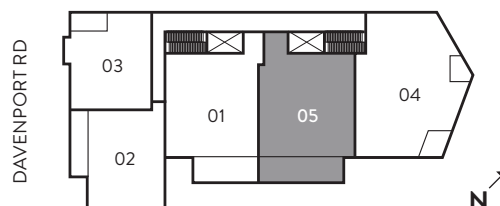

FLOOR 5

- ① MIELE FRIDGE
- ② MIELE WALL OVEN
- ③ MIELE GAS COOKTOP
- ④ MIELE HOOD FAN
- ⑤ MIELE DISHWASHER
- ⑥ MIELE MICROWAVE
- ⑦ MIELE WINE FRIDGE
- ⑧ LG WASHER
- ⑨ LG DRYER