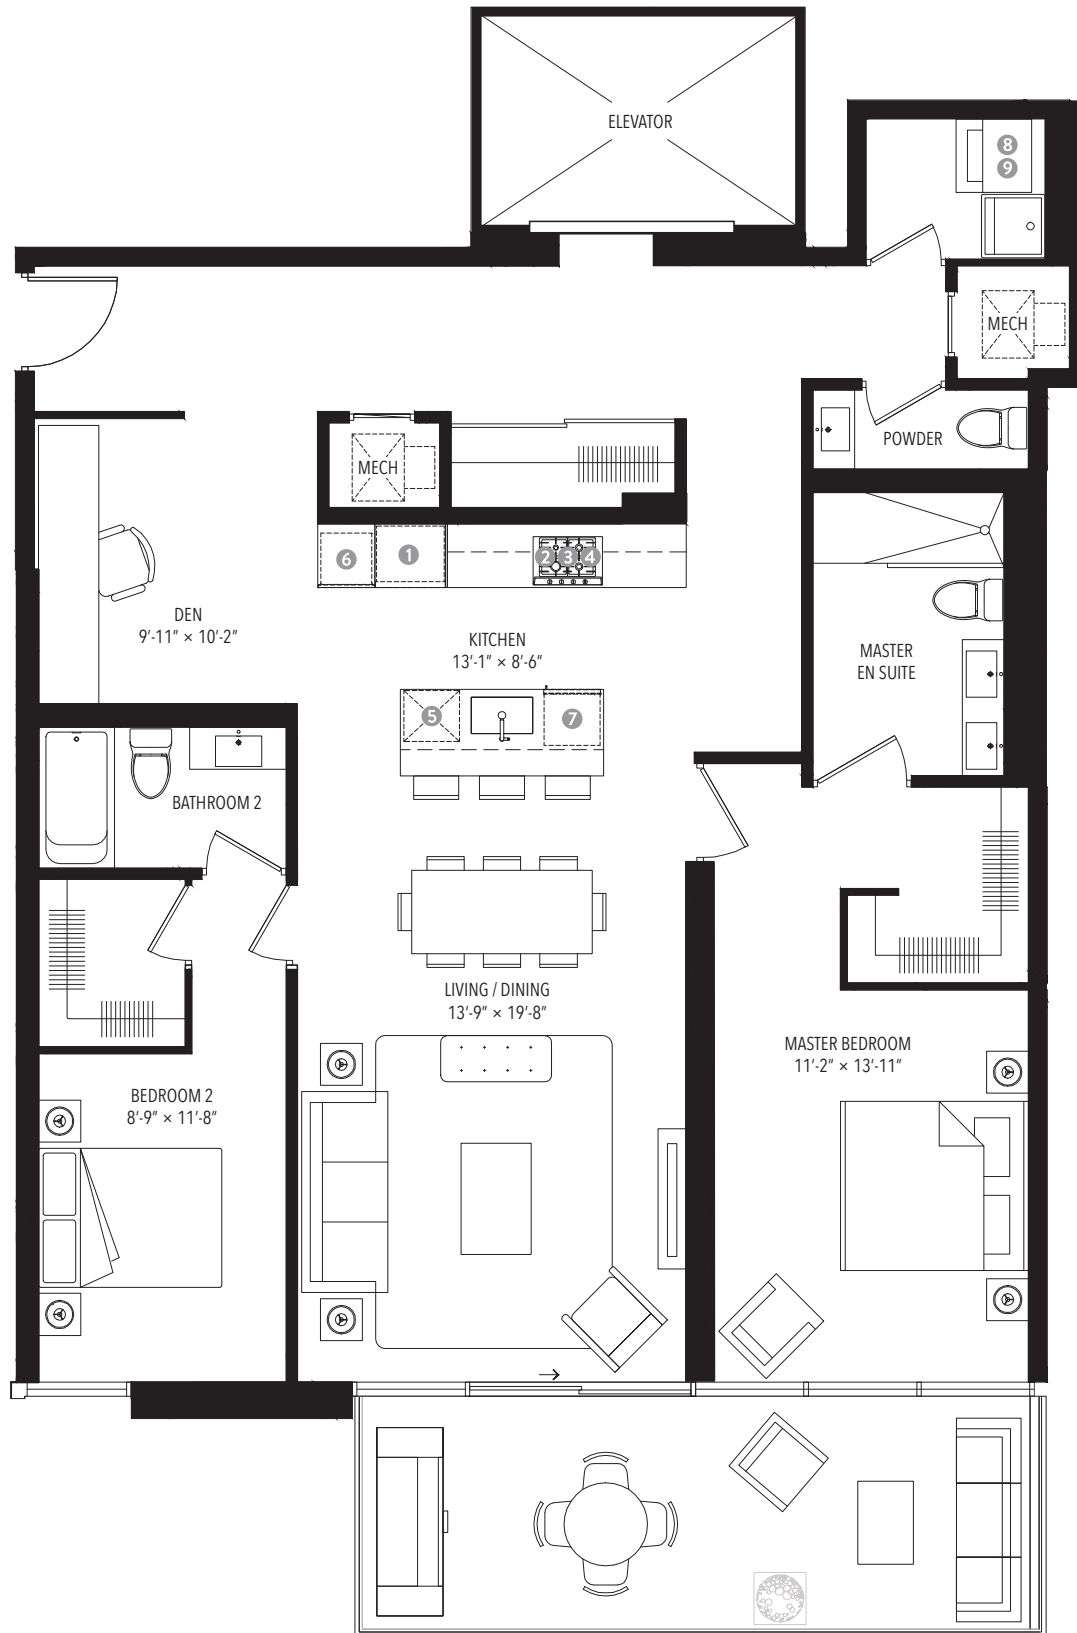

DIMENSIONS, SIZES, SPECIFICATIONS, LAYOUTS AND MATERIALS ARE APPROXIMATE ONLY AND SUBJECT TO CHANGE WITHOUT NOTICE. E. & O. E.

- 1 MIELE FRIDGE
- 2 MIELE WALL OVEN
- 3 MIELE GAS COOKTOP
- 4 MIELE HOOD FAN
- 5 MIELE DISHWASHER
- 6 MIELE MICROWAVE
- 7 MIELE WINE FRIDGE
- 8 LG WASHER
- 9 LG DRYER

2/05

2 BEDROOM + DEN

INTERIOR 1,508 SQ FT
EXTERIOR 665 SQ FT

FLOOR 2

- ① MIELE FRIDGE
- ② MIELE WALL OVEN
- ③ MIELE GAS COOKTOP
- ④ MIELE HOOD FAN
- ⑤ MIELE DISHWASHER
- ⑥ MIELE MICROWAVE
- ⑦ MIELE WINE FRIDGE
- ⑧ LG WASHER
- ⑨ LG DRYER

3/01

DAVENPORT

3/01

5/01

2 BEDROOM + DEN

INTERIOR 1,531 SQ FT
 EXTERIOR 192 SQ FT

FLOORS 3 & 5

- ① MIELE FRIDGE
- ② MIELE WALL OVEN
- ③ MIELE GAS COOKTOP
- ④ MIELE HOOD FAN
- ⑤ MIELE DISHWASHER
- ⑥ MIELE MICROWAVE
- ⑦ MIELE WINE FRIDGE
- ⑧ LG WASHER
- ⑨ LG DRYER

DIMENSIONS, SIZES, SPECIFICATIONS, LAYOUTS AND MATERIALS ARE APPROXIMATE ONLY AND SUBJECT TO CHANGE WITHOUT NOTICE. E. & O. E.

3/04

DAVENPORT

FLOOR 3

3/04

2 BEDROOM + DEN

INTERIOR 1,903 SQ FT
 EXTERIOR 105 SQ FT