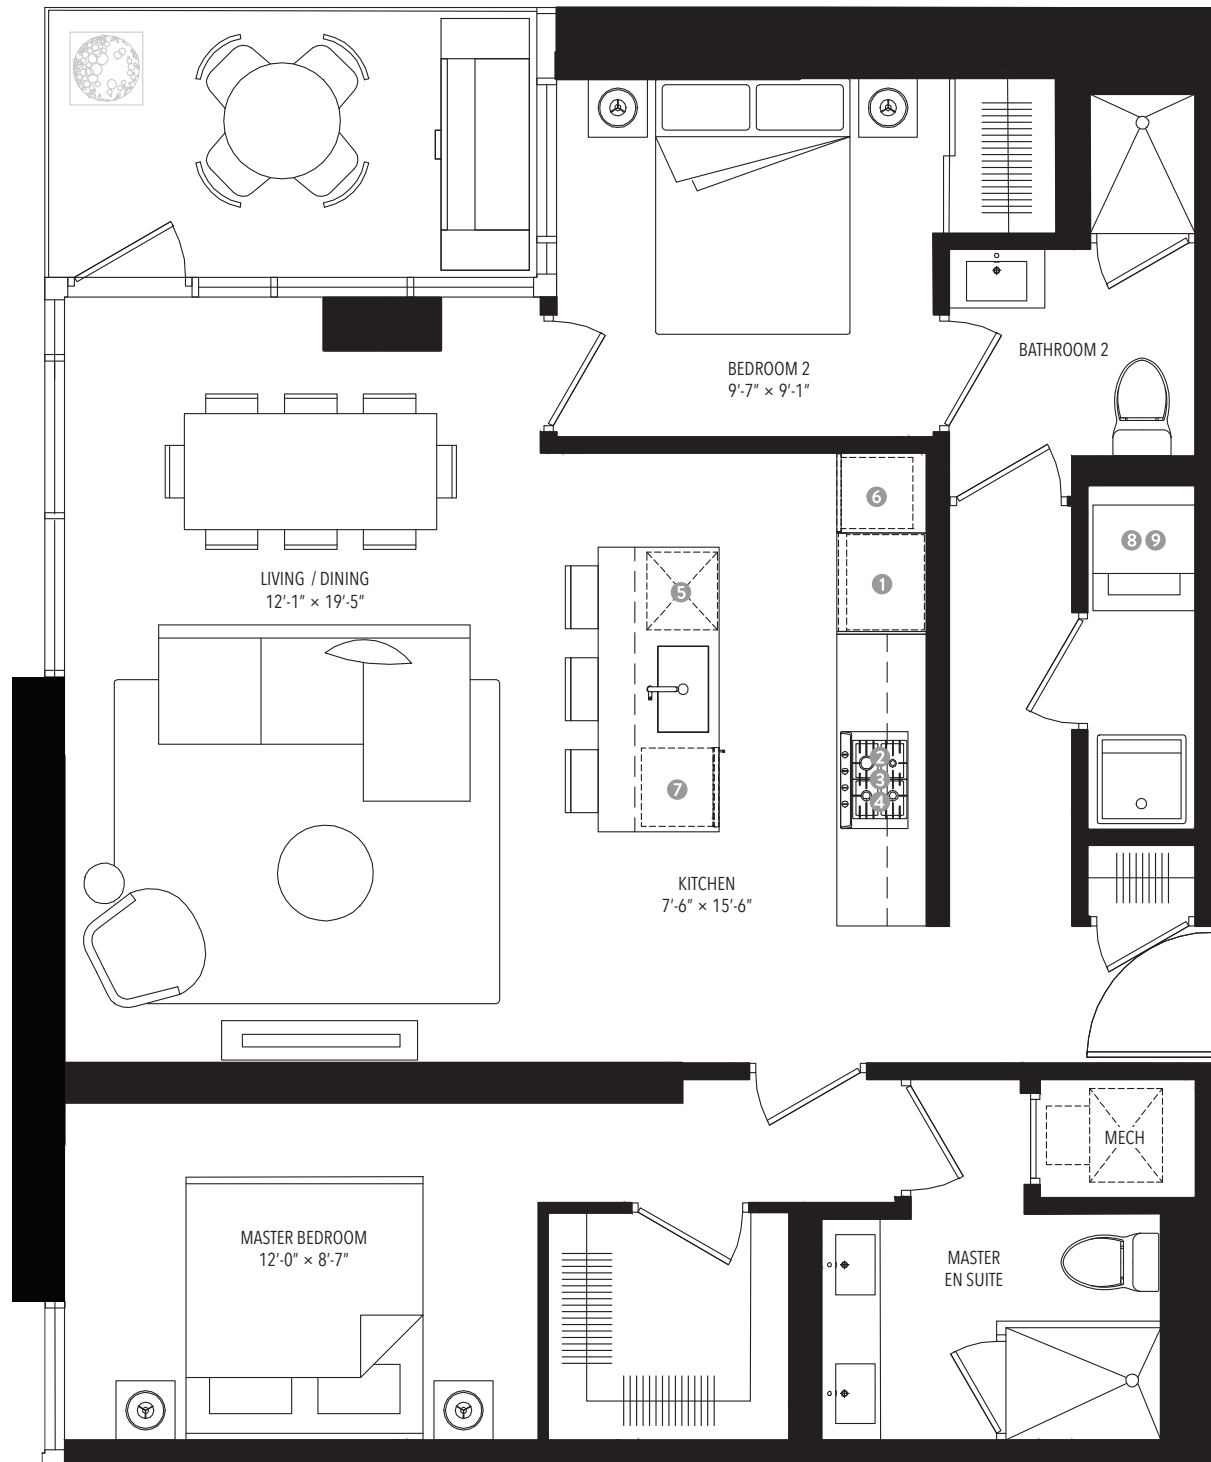

316

DAVENPORT