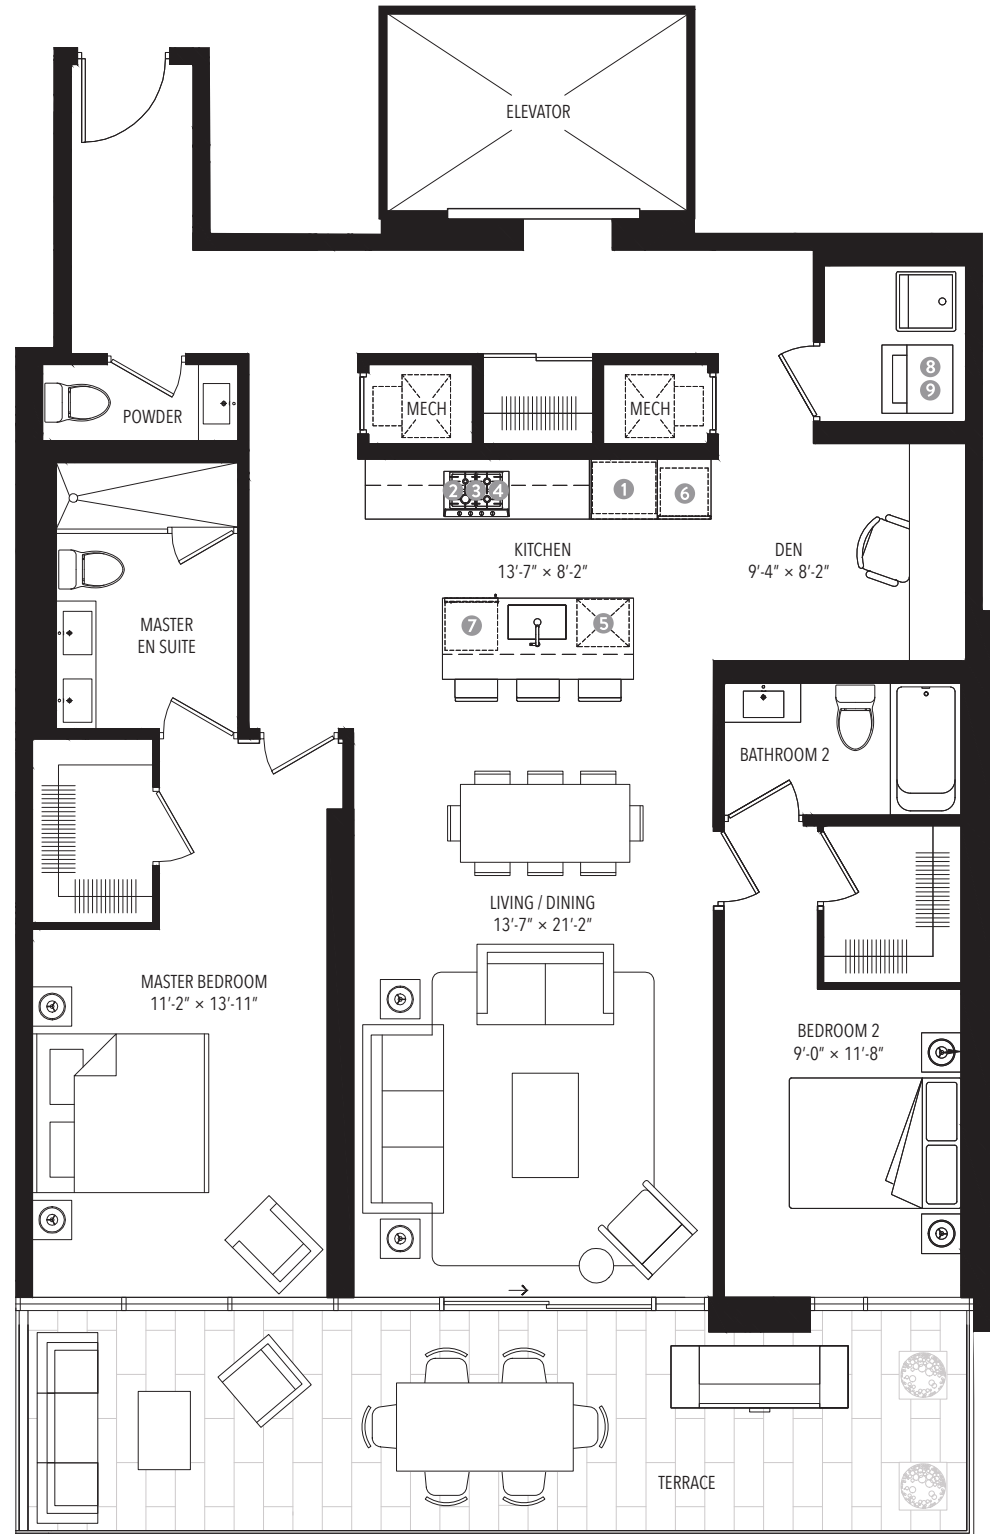

316

DAVENPORT

FLOOR 5

5/04

2 BEDROOM + DEN

INTERIOR 1,908 SQ FT
EXTERIOR 105 SQ FT

- 1 MIELE FRIDGE
- 2 MIELE WALL OVEN
- 3 MIELE GAS COOKTOP
- 4 MIELE HOOD FAN
- 5 MIELE DISHWASHER
- 6 MIELE MICROWAVE
- 7 MIELE WINE FRIDGE
- 8 LG WASHER
- 9 LG DRYER

DIMENSIONS, SIZES, SPECIFICATIONS, LAYOUTS AND MATERIALS ARE APPROXIMATE ONLY AND SUBJECT TO CHANGE WITHOUT NOTICE. E. & O. E.

DAVENPORT

5/05

2 BEDROOM + DEN

INTERIOR 1,507 SQ FT
 EXTERIOR 296 SQ FT

DIMENSIONS, SIZES, SPECIFICATIONS, LAYOUTS AND MATERIALS ARE APPROXIMATE ONLY AND SUBJECT TO CHANGE WITHOUT NOTICE. E. & O. E.