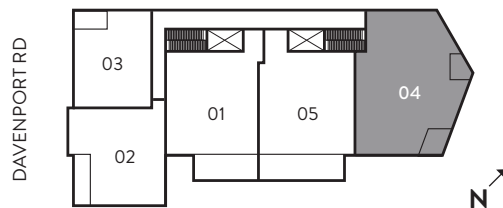

3/01

DAVENPORT

3/01

5/01

2 BEDROOM + DEN

INTERIOR 1,531 SQ FT
 EXTERIOR 192 SQ FT

FLOORS 3 & 5

- ① MIELE FRIDGE
- ② MIELE WALL OVEN
- ③ MIELE GAS COOKTOP
- ④ MIELE HOOD FAN
- ⑤ MIELE DISHWASHER
- ⑥ MIELE MICROWAVE
- ⑦ MIELE WINE FRIDGE
- ⑧ LG WASHER
- ⑨ LG DRYER

DIMENSIONS, SIZES, SPECIFICATIONS, LAYOUTS AND MATERIALS ARE APPROXIMATE ONLY AND SUBJECT TO CHANGE WITHOUT NOTICE. E. & O. E.

3/04

DAVENPORT

FLOOR 3

3/04

2 BEDROOM + DEN

INTERIOR 1,903 SQ FT
 EXTERIOR 105 SQ FT