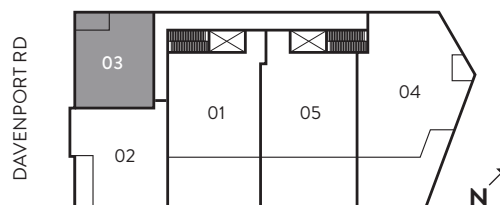

DAVENPORT

2/03
3/03

2 BEDROOM

INTERIOR 1,026 SQ FT
EXTERIOR 88 SQ FT

FLOORS 2-3

- ① MIELE FRIDGE
- ② MIELE WALL OVEN
- ③ MIELE GAS COOKTOP
- ④ MIELE HOOD FAN
- ⑤ MIELE DISHWASHER
- ⑥ MIELE MICROWAVE
- ⑦ MIELE WINE FRIDGE
- ⑧ LG WASHER
- ⑨ LG DRYER

DIMENSIONS, SIZES, SPECIFICATIONS, LAYOUTS AND MATERIALS ARE APPROXIMATE ONLY AND SUBJECT TO CHANGE WITHOUT NOTICE. E. & O. E.

316

DAVENPORT

FLOOR 2

2/04

2 BEDROOM + DEN

INTERIOR 1,903 SQ FT
 EXTERIOR 605 SQ FT