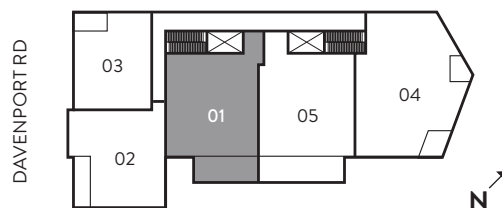

FLOOR 4

- ① MIELE FRIDGE
- ② MIELE WALL OVEN
- ③ MIELE GAS COOKTOP
- ④ MIELE HOOD FAN
- ⑤ MIELE DISHWASHER
- ⑥ MIELE MICROWAVE
- ⑦ MIELE WINE FRIDGE
- ⑧ LG WASHER
- ⑨ LG DRYER