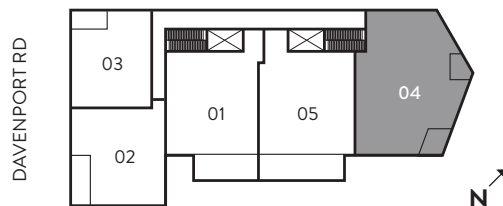

5/04

2 BEDROOM + DEN

INTERIOR 1,908 SQ FT
EXTERIOR 105 SQ FT

- 1 MIELE FRIDGE
- 2 MIELE WALL OVEN
- 3 MIELE GAS COOKTOP
- 4 MIELE HOOD FAN
- 5 MIELE DISHWASHER
- 6 MIELE MICROWAVE
- 7 MIELE WINE FRIDGE
- 8 LG WASHER
- 9 LG DRYER

DIMENSIONS, SIZES, SPECIFICATIONS, LAYOUTS AND MATERIALS ARE APPROXIMATE ONLY AND SUBJECT TO CHANGE WITHOUT NOTICE. E. & O. E.