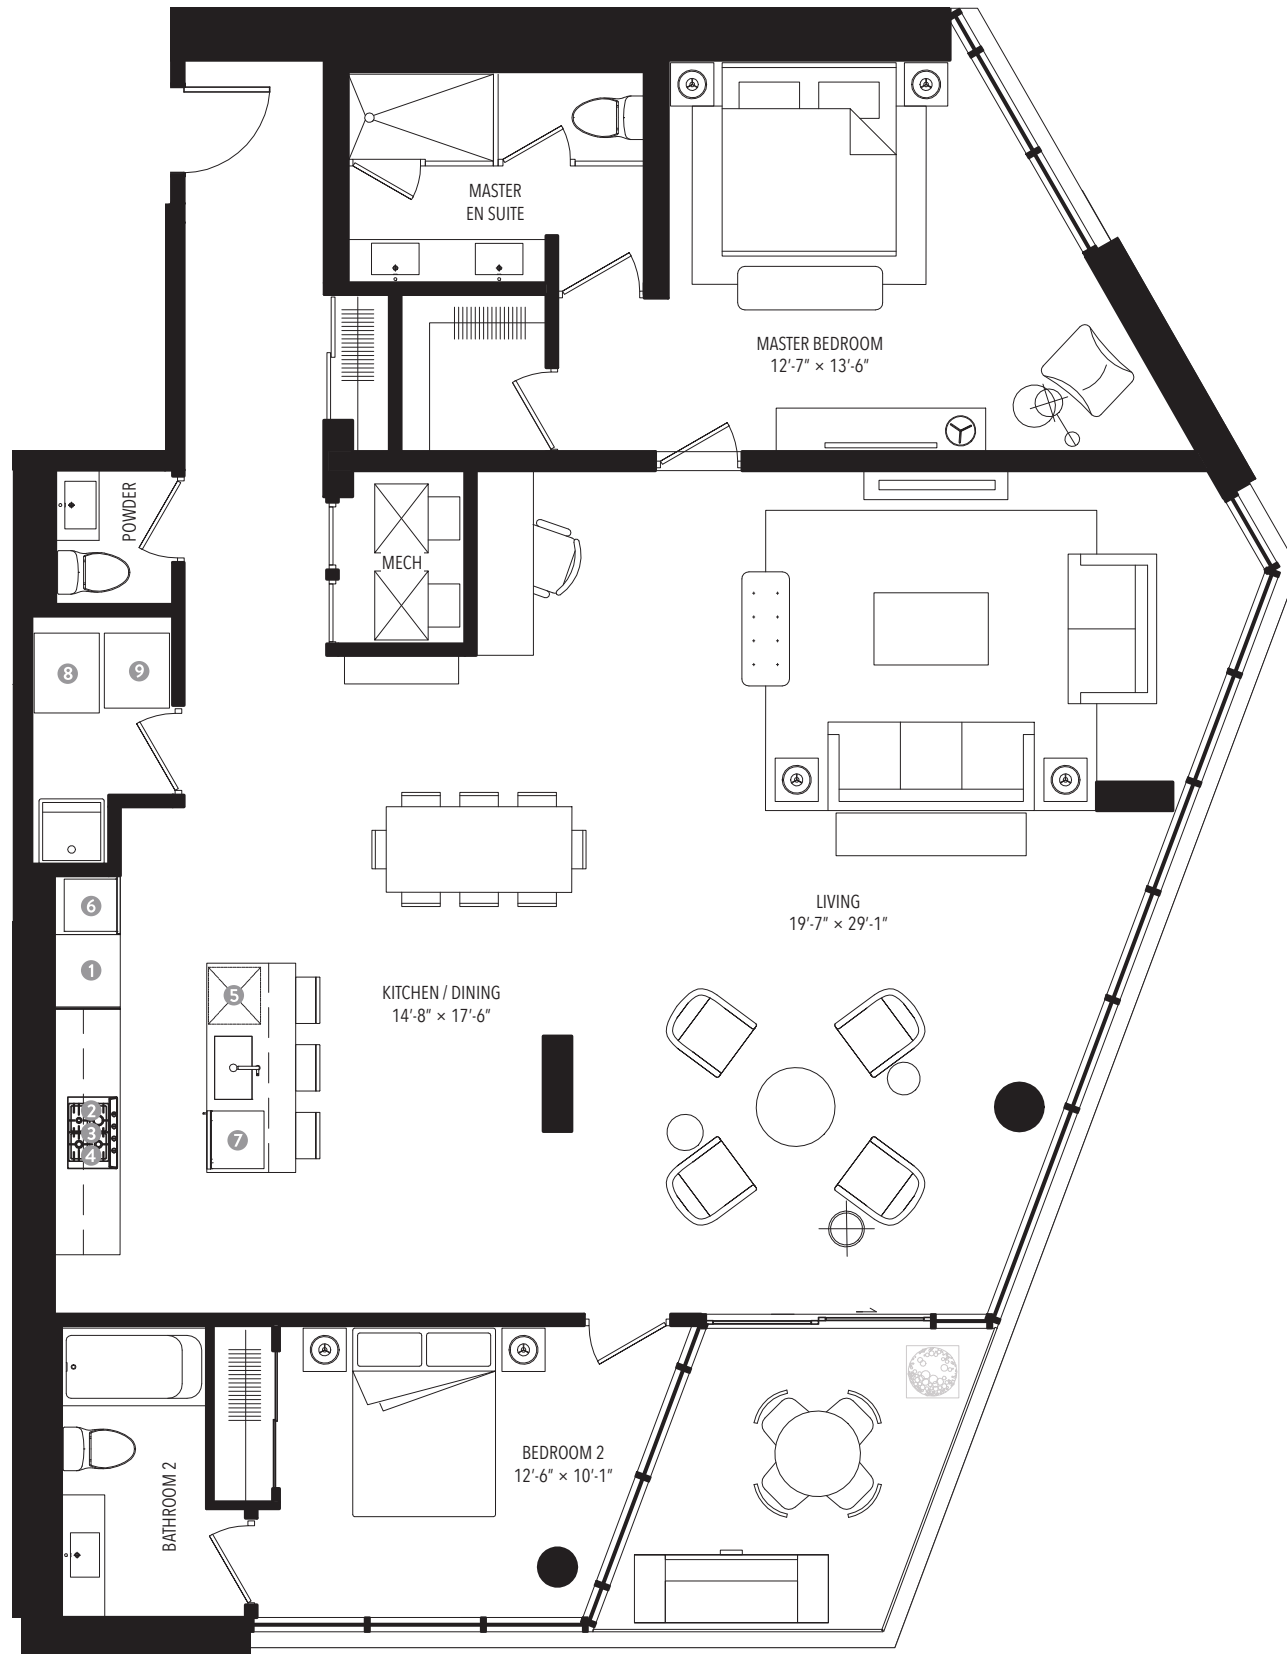

316

DAVENPORT

FLOOR 5