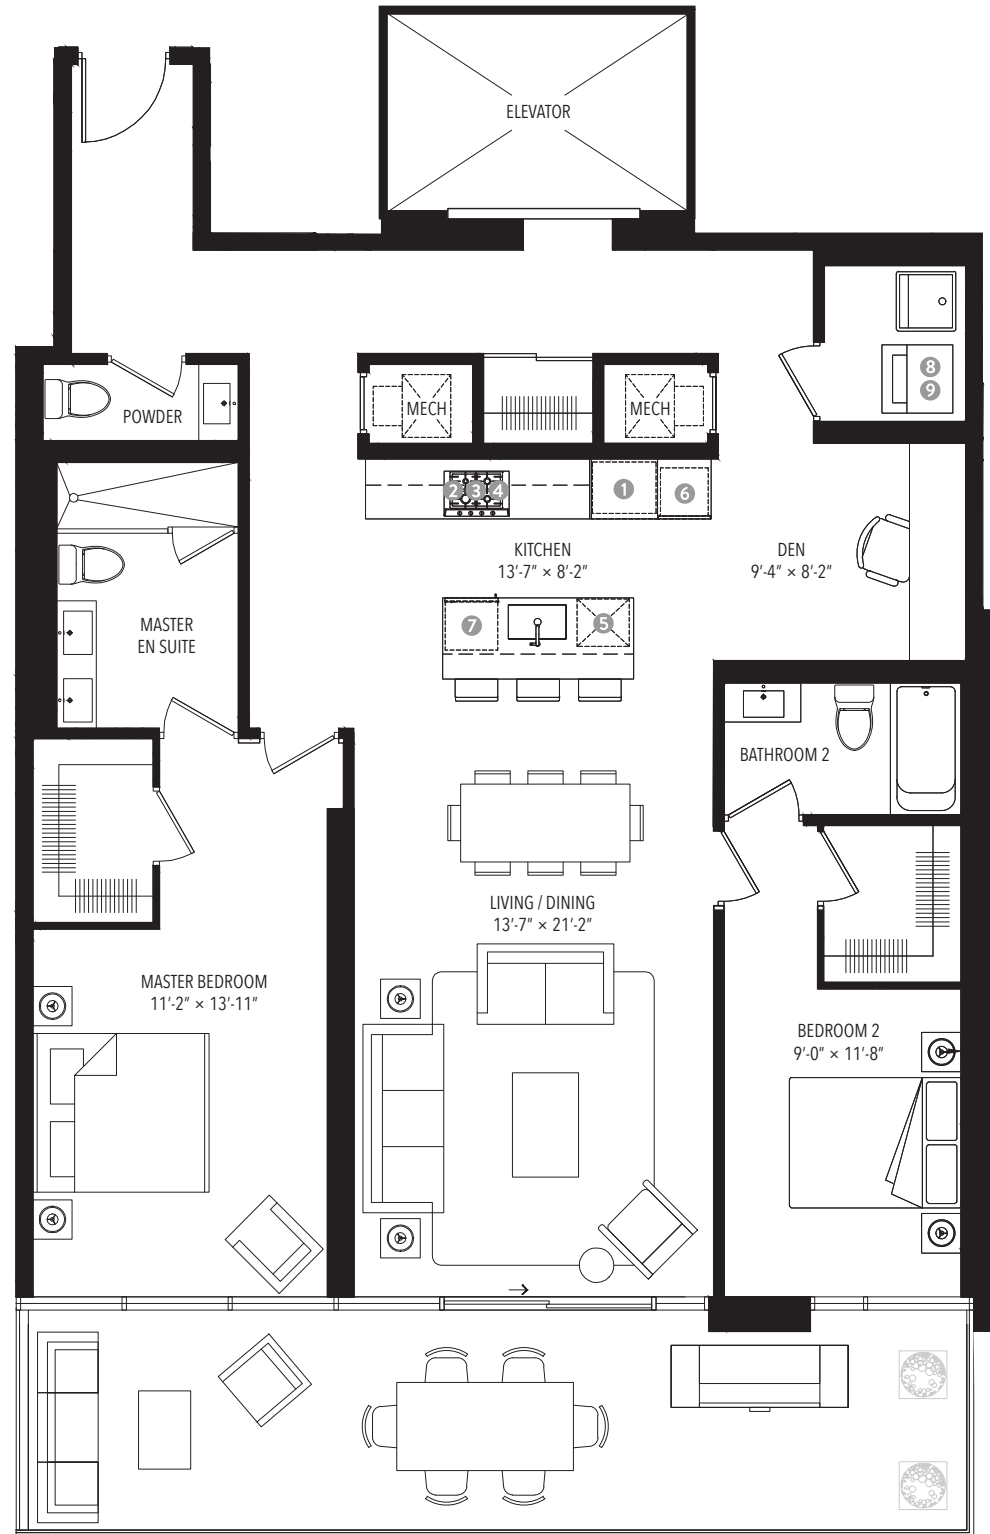

DAVENPORT

4/05

2 BEDROOM + DEN

INTERIOR 1,510 SQ FT
EXTERIOR 300 SQ FT