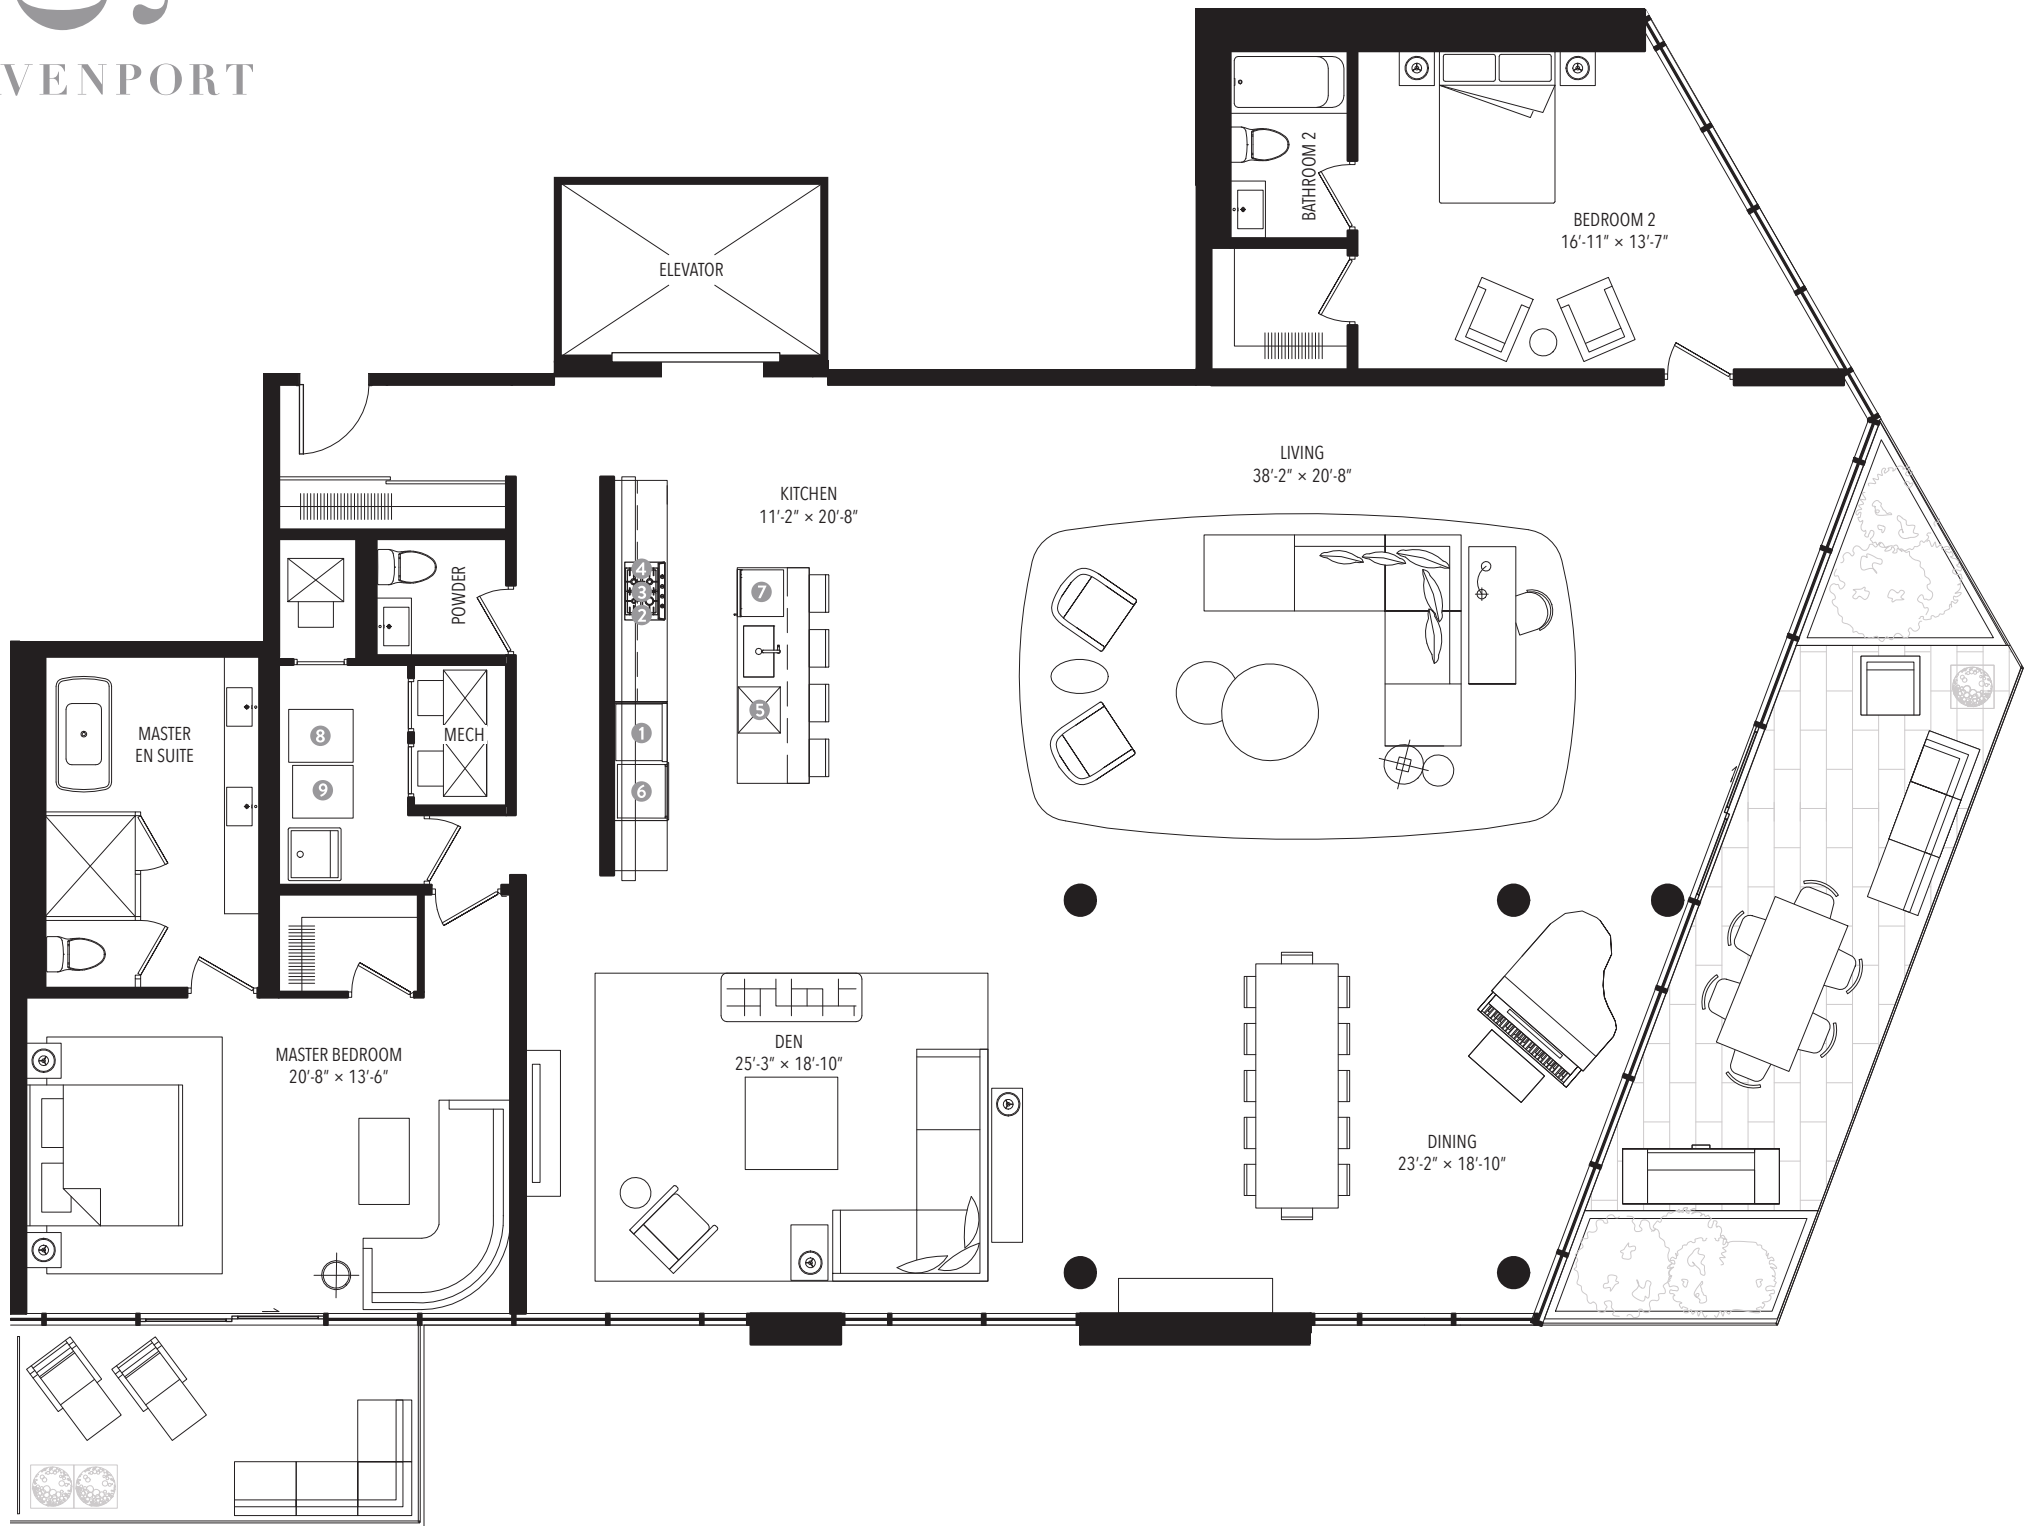

316

DAVENPORT