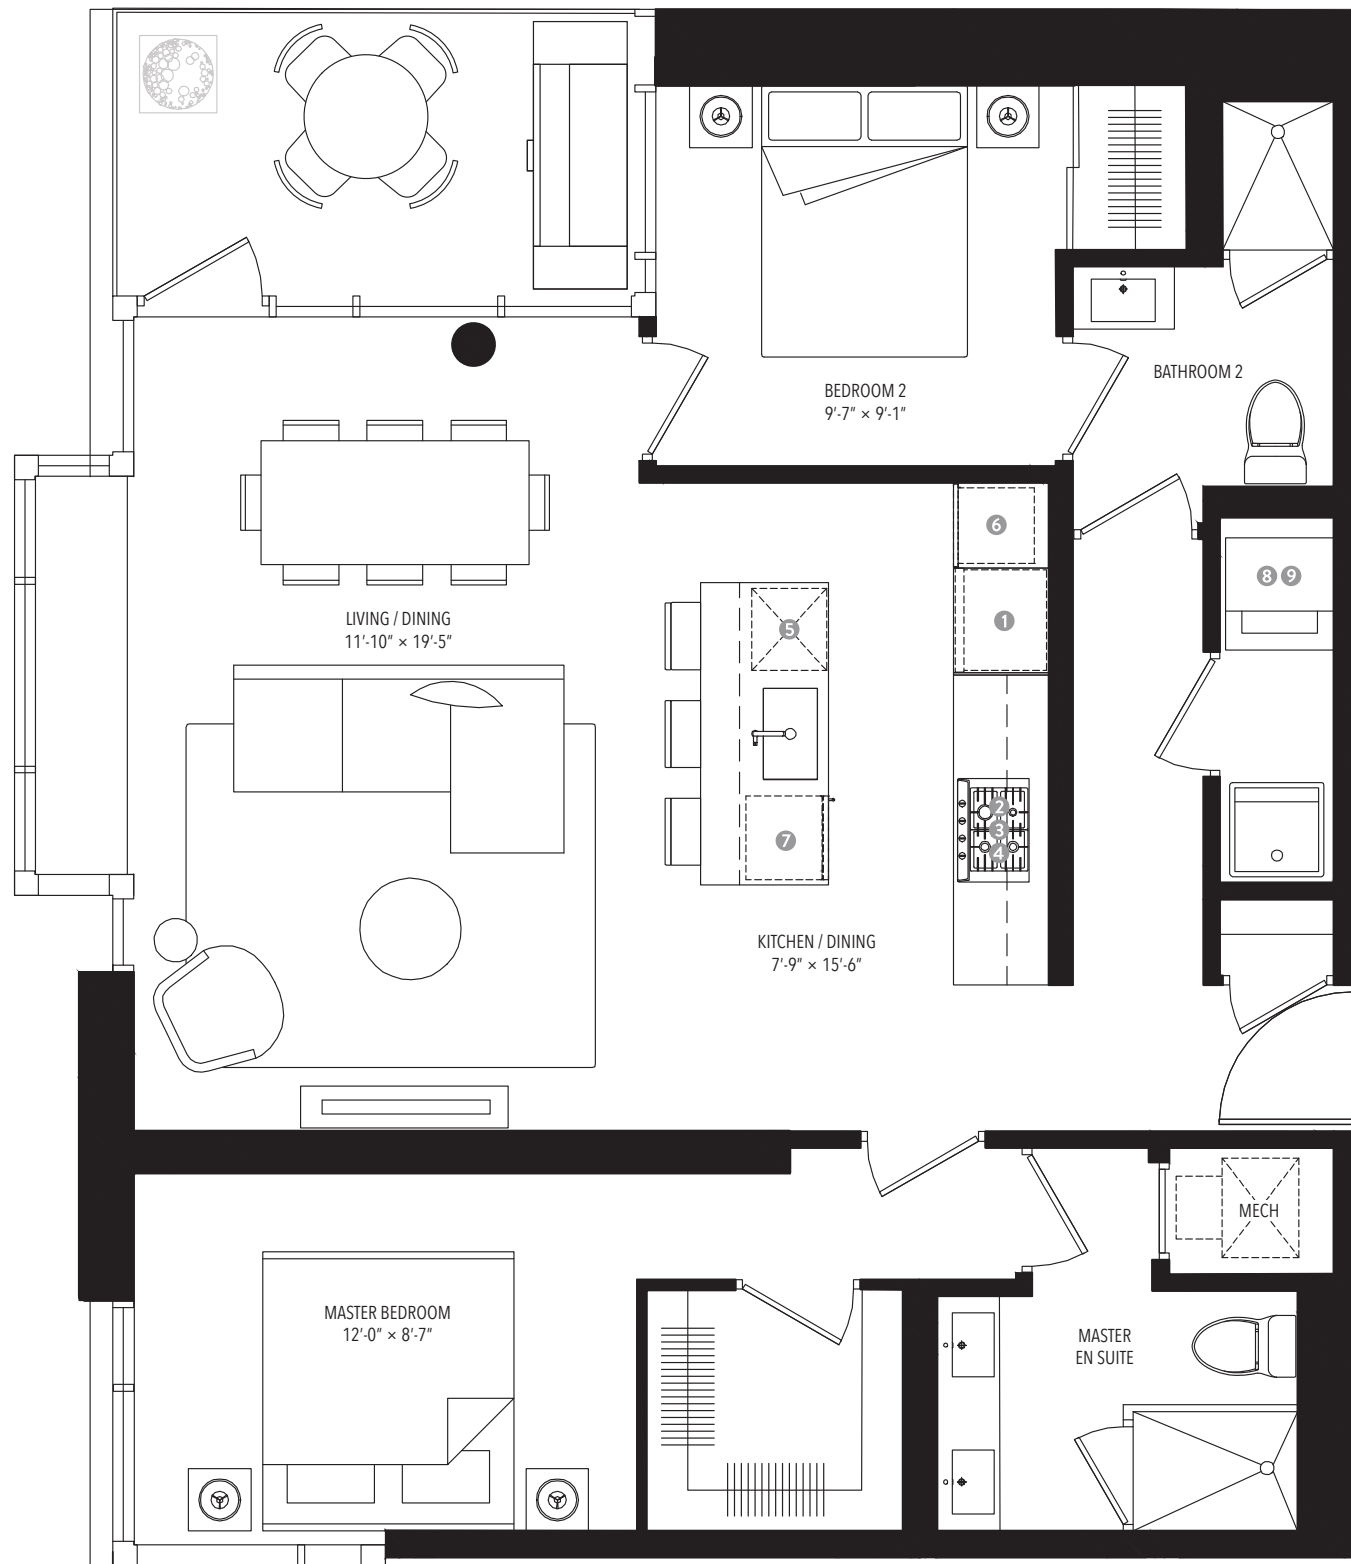

316 DAVENPORT