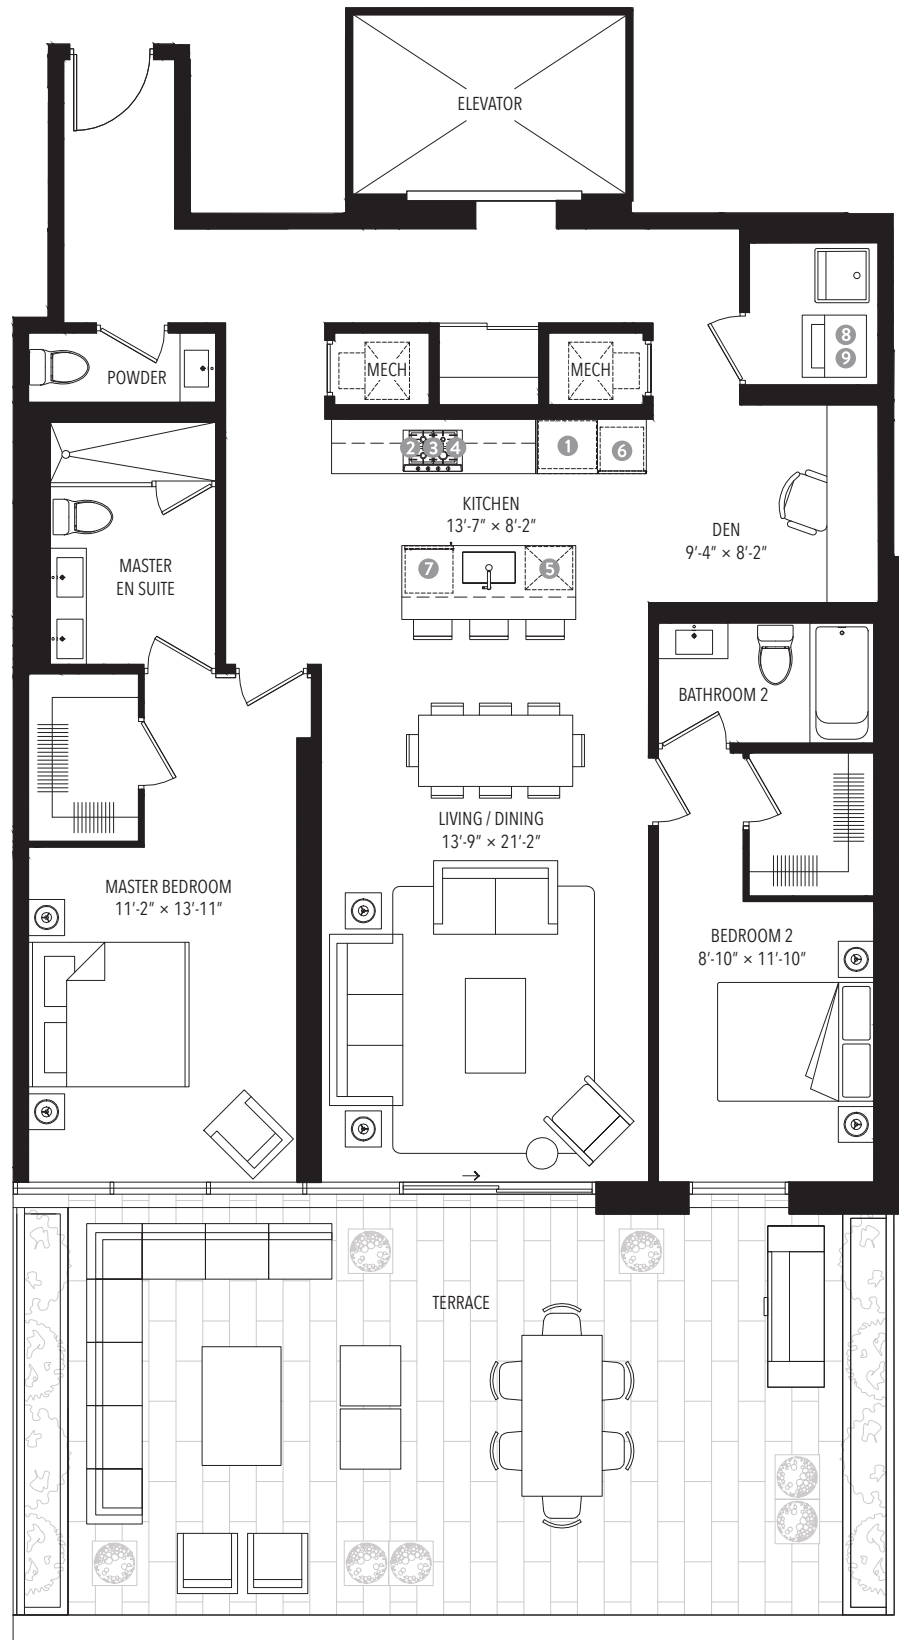

- ① MIELE FRIDGE
- ② MIELE WALL OVEN
- ③ MIELE GAS COOKTOP
- ④ MIELE HOOD FAN
- ⑤ MIELE DISHWASHER
- ⑥ MIELE MICROWAVE
- ⑦ MIELE WINE FRIDGE
- ⑧ LG WASHER
- ⑨ LG DRYER

DIMENSIONS, SIZES, SPECIFICATIONS, LAYOUTS AND MATERIALS ARE APPROXIMATE ONLY AND SUBJECT TO CHANGE WITHOUT NOTICE. E. & O. E.

DAVENPORT

2/03
3/03

2 BEDROOM

INTERIOR 1,026 SQ FT
EXTERIOR 88 SQ FT

FLOORS 2-3

- ① MIELE FRIDGE
- ② MIELE WALL OVEN
- ③ MIELE GAS COOKTOP
- ④ MIELE HOOD FAN
- ⑤ MIELE DISHWASHER
- ⑥ MIELE MICROWAVE
- ⑦ MIELE WINE FRIDGE
- ⑧ LG WASHER
- ⑨ LG DRYER

DIMENSIONS, SIZES, SPECIFICATIONS, LAYOUTS AND MATERIALS ARE APPROXIMATE ONLY AND SUBJECT TO CHANGE WITHOUT NOTICE. E. & O. E.

316

DAVENPORT

FLOOR 2

2/04

2 BEDROOM + DEN

INTERIOR 1,903 SQ FT
 EXTERIOR 605 SQ FT

DIMENSIONS, SIZES, SPECIFICATIONS, LAYOUTS AND MATERIALS ARE APPROXIMATE ONLY AND SUBJECT TO CHANGE WITHOUT NOTICE. E. & O. E.

- 1 MIELE FRIDGE
- 2 MIELE WALL OVEN
- 3 MIELE GAS COOKTOP
- 4 MIELE HOOD FAN
- 5 MIELE DISHWASHER
- 6 MIELE MICROWAVE
- 7 MIELE WINE FRIDGE
- 8 LG WASHER
- 9 LG DRYER