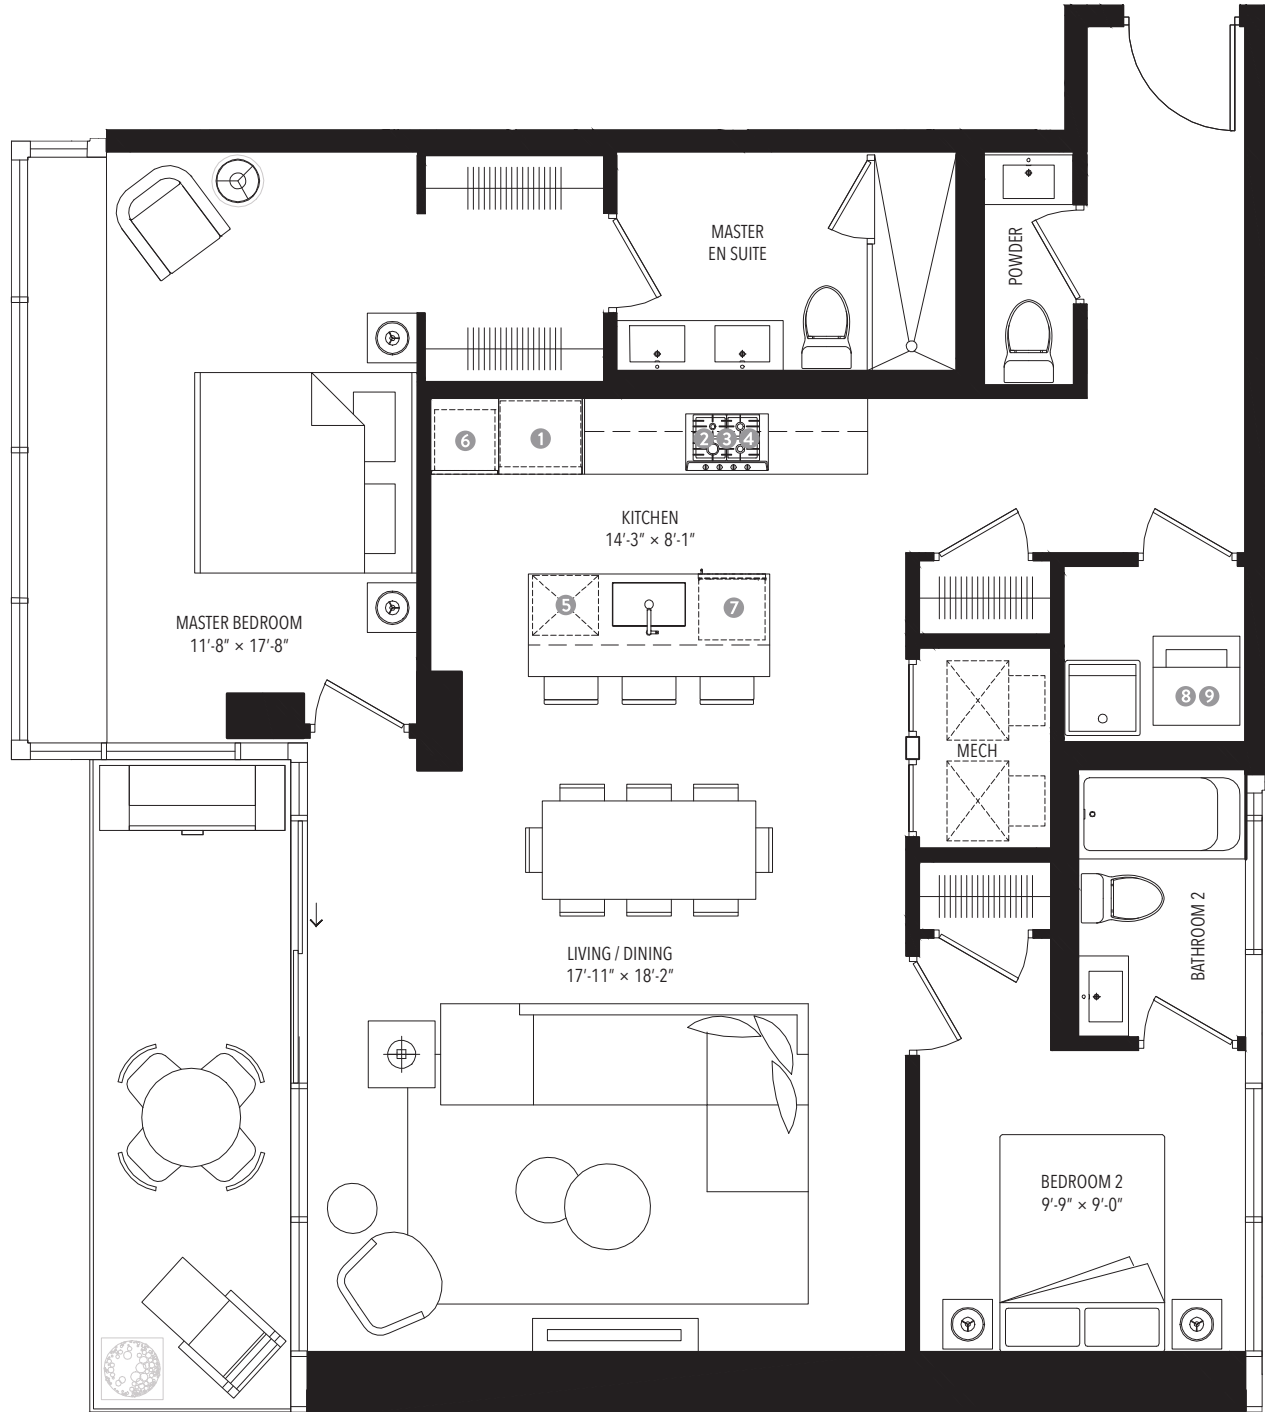

DAVENPORT

2/01

2 BEDROOM + DEN

INTERIOR 1,531 SQ FT
 EXTERIOR 662 SQ FT

FLOOR 2

- ① MIELE FRIDGE
- ② MIELE WALL OVEN
- ③ MIELE GAS COOKTOP
- ④ MIELE HOOD FAN
- ⑤ MIELE DISHWASHER
- ⑥ MIELE MICROWAVE
- ⑦ MIELE WINE FRIDGE
- ⑧ LG WASHER
- ⑨ LG DRYER

DIMENSIONS, SIZES, SPECIFICATIONS, LAYOUTS AND MATERIALS ARE APPROXIMATE ONLY AND SUBJECT TO CHANGE WITHOUT NOTICE. E. & O. E.

DAVENPORT

2/02 3/02

2 BEDROOM

INTERIOR 1,283 SQ FT
EXTERIOR 128 SQ FT

FLOORS 2-3

- ① MIELE FRIDGE
- ② MIELE WALL OVEN
- ③ MIELE GAS COOKTOP
- ④ MIELE HOOD FAN
- ⑤ MIELE DISHWASHER
- ⑥ MIELE MICROWAVE
- ⑦ MIELE WINE FRIDGE
- ⑧ LG WASHER
- ⑨ LG DRYER

DIMENSIONS, SIZES, SPECIFICATIONS, LAYOUTS AND MATERIALS ARE APPROXIMATE ONLY AND SUBJECT TO CHANGE WITHOUT NOTICE. E. & O. E.