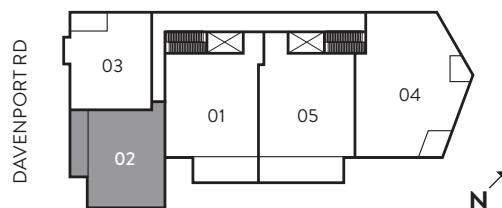

DIMENSIONS, SIZES, SPECIFICATIONS, LAYOUTS AND MATERIALS ARE APPROXIMATE ONLY AND SUBJECT TO CHANGE WITHOUT NOTICE. E. & O. E.

DAVENPORT

5/02

2 BEDROOM

INTERIOR 1,128 SQ FT
 EXTERIOR 155 SQ FT

FLOOR 5

- ① MIELE FRIDGE
- ② MIELE WALL OVEN
- ③ MIELE GAS COOKTOP
- ④ MIELE HOOD FAN
- ⑤ MIELE DISHWASHER
- ⑥ MIELE MICROWAVE
- ⑦ MIELE WINE FRIDGE
- ⑧ LG WASHER
- ⑨ LG DRYER