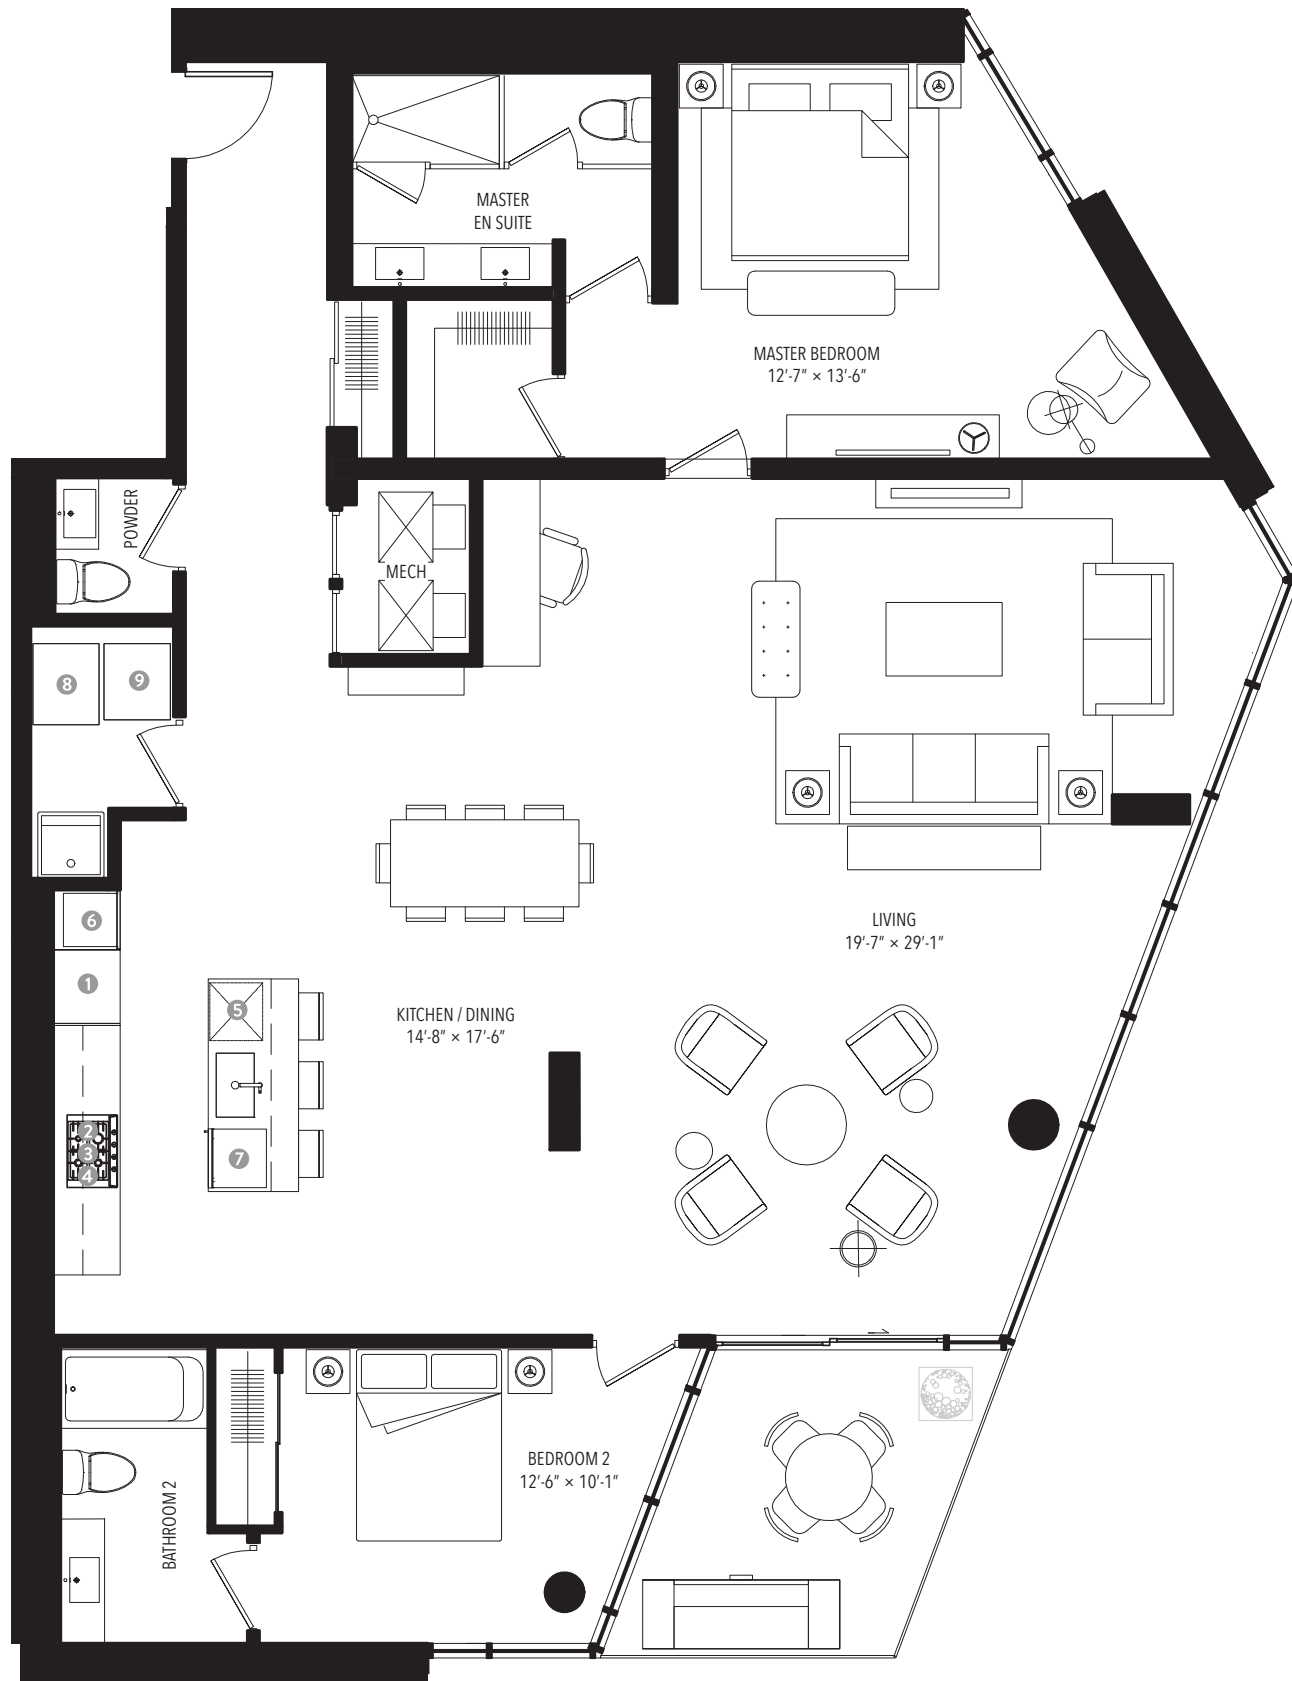

FLOOR 4

- 1 MIELE FRIDGE
- 2 MIELE WALL OVEN
- 3 MIELE GAS COOKTOP
- 4 MIELE HOOD FAN
- 5 MIELE DISHWASHER
- 6 MIELE MICROWAVE
- 7 MIELE WINE FRIDGE
- 8 LG WASHER
- 9 LG DRYER

DIMENSIONS, SIZES, SPECIFICATIONS, LAYOUTS AND MATERIALS ARE APPROXIMATE ONLY AND SUBJECT TO CHANGE WITHOUT NOTICE. E. & O. E.

316

DAVENPORT

4/03

2 BEDROOM

INTERIOR 1,019 SQ FT
 EXTERIOR 85 SQ FT

FLOOR 4

- ① MIELE FRIDGE
- ② MIELE WALL OVEN
- ③ MIELE GAS COOKTOP
- ④ MIELE HOOD FAN
- ⑤ MIELE DISHWASHER
- ⑥ MIELE MICROWAVE
- ⑦ MIELE WINE FRIDGE
- ⑧ LG WASHER
- ⑨ LG DRYER

DIMENSIONS, SIZES, SPECIFICATIONS, LAYOUTS AND MATERIALS ARE APPROXIMATE ONLY AND SUBJECT TO CHANGE WITHOUT NOTICE. E. & O. E.

316

DAVENPORT

FLOOR 4

4/04

2 BEDROOM + DEN

INTERIOR 1,913 SQ FT
 EXTERIOR 105 SQ FT