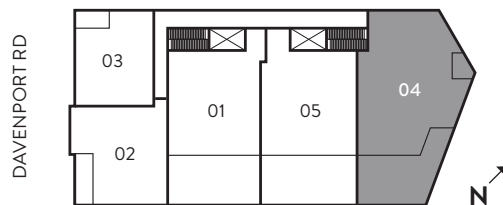

DIMENSIONS, SIZES, SPECIFICATIONS, LAYOUTS AND MATERIALS ARE APPROXIMATE ONLY AND SUBJECT TO CHANGE WITHOUT NOTICE. E. & O. E.

316

DAVENPORT

FLOOR 2

2/04

2 BEDROOM + DEN

INTERIOR 1,903 SQ FT
 EXTERIOR 605 SQ FT