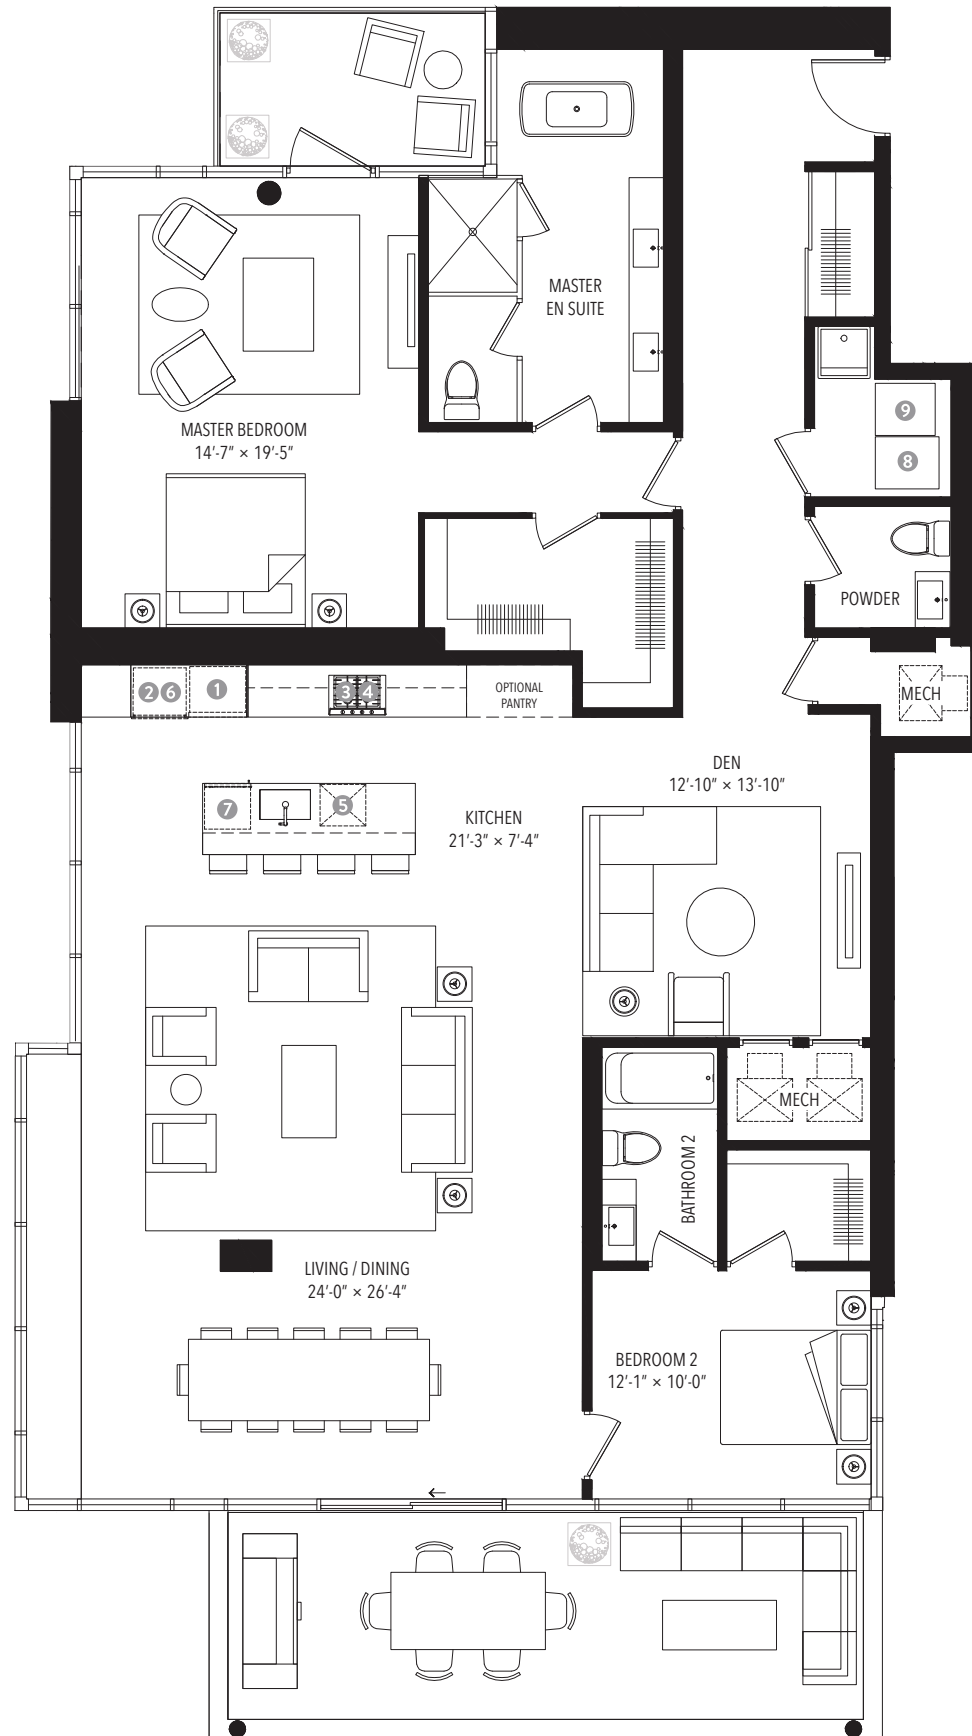

7/01

2 BEDROOM + DEN

INTERIOR 2,284 SQ FT
EXTERIOR 367 SQ FT