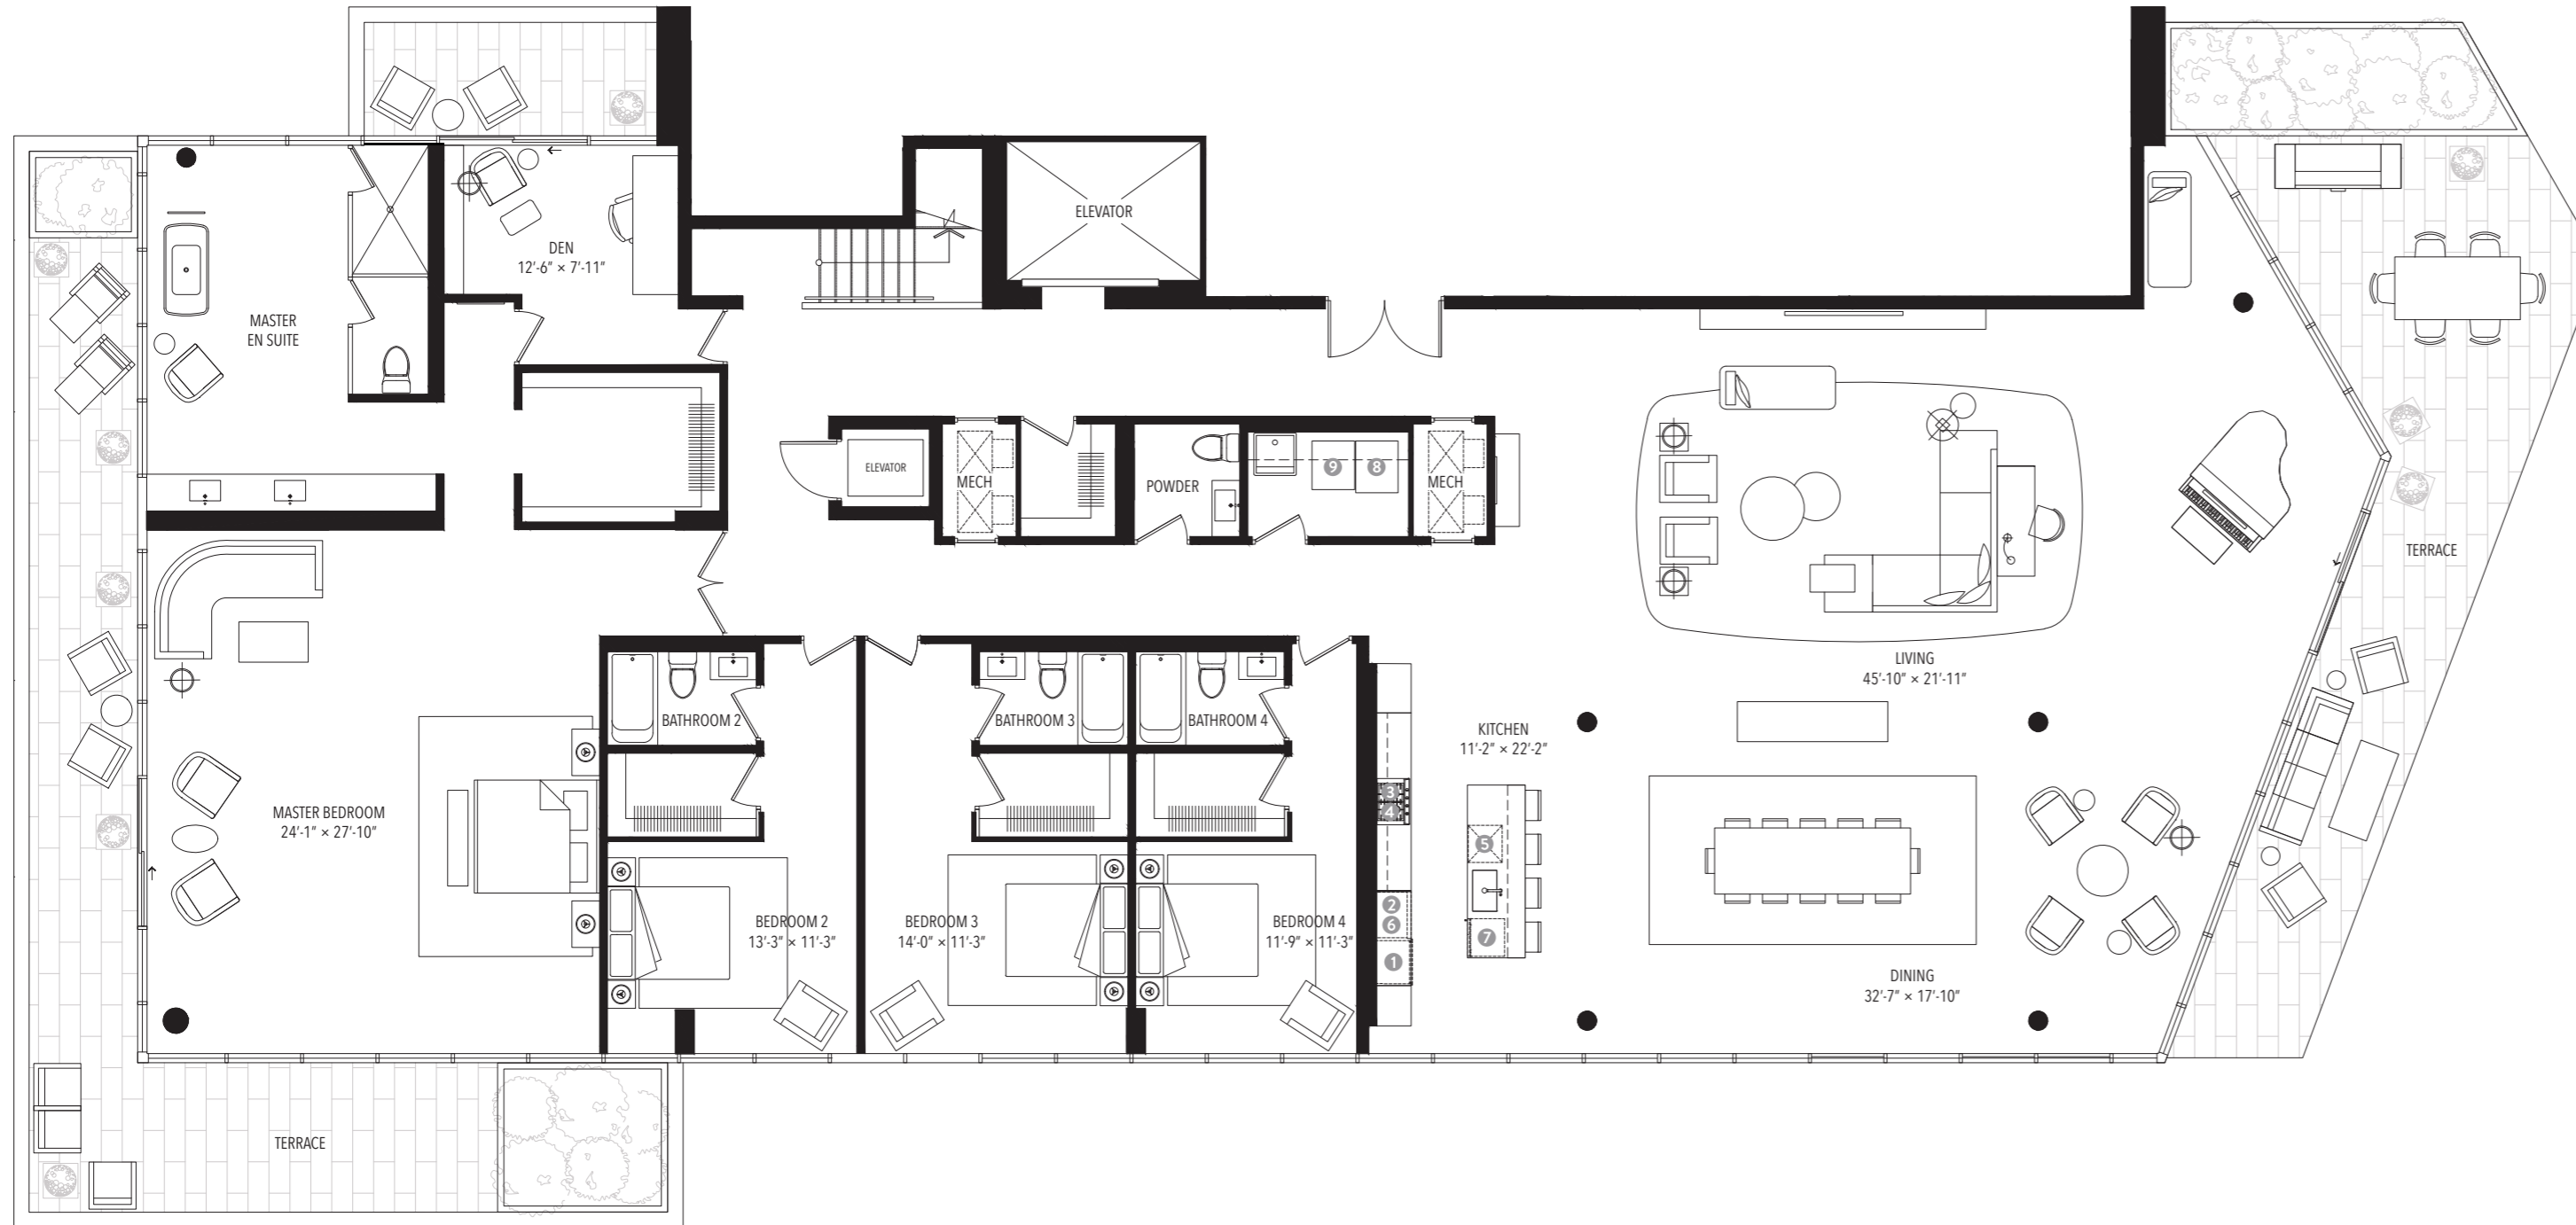

9/PENTHOUSE

4 BEDROOM + DEN

INTERIOR 5,062 SQ FT
EXTERIOR 1,553 SQ FT
ROOFTOP 1,885 SQ FT

- 1 MIELE FRIDGE
- 2 MIELE WALL OVEN
- 3 MIELE GAS COOKTOP
- 4 MIELE HOOD FAN
- 5 MIELE DISHWASHER
- 6 MIELE MICROWAVE
- 7 MIELE WINE FRIDGE
- 8 LG WASHER
- 9 LG DRYER