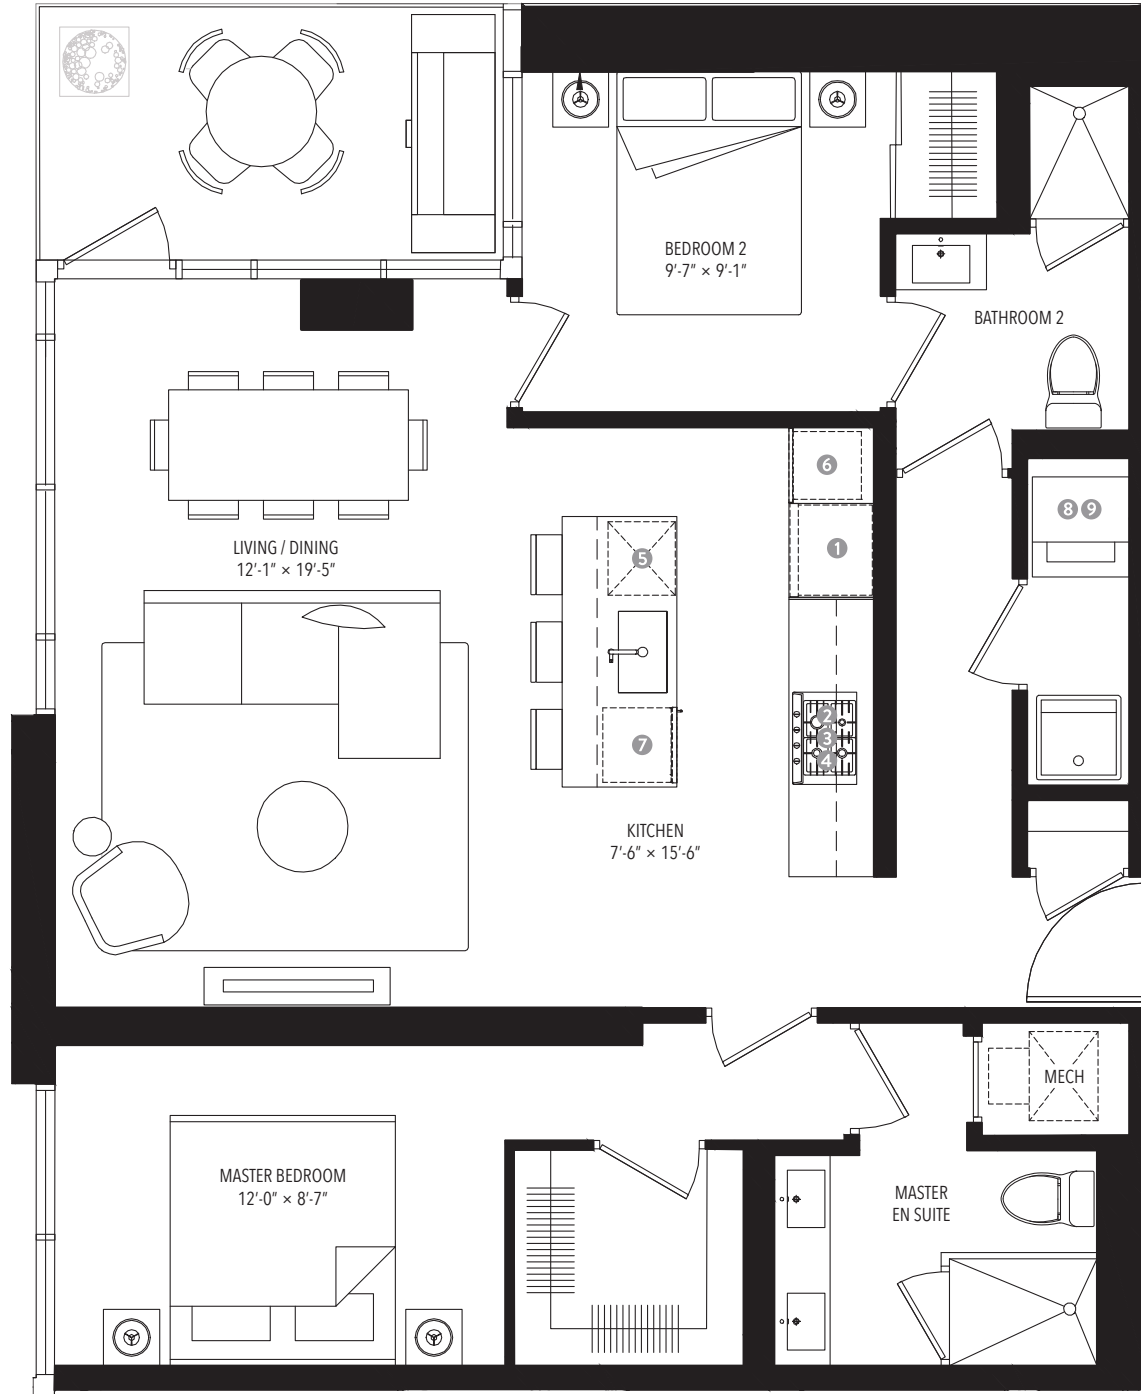

DAVENPORT

2/03
3/03

2 BEDROOM

INTERIOR 1,026 SQ FT
EXTERIOR 88 SQ FT