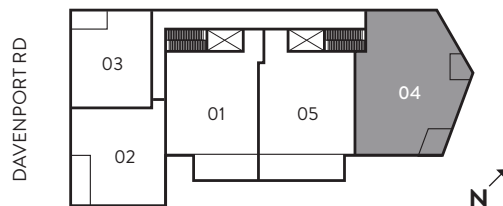

FLOOR 4

4/04

2 BEDROOM + DEN

INTERIOR 1,913 SQ FT
EXTERIOR 105 SQ FT

- ① MIELE FRIDGE
- ② MIELE WALL OVEN
- ③ MIELE GAS COOKTOP
- ④ MIELE HOOD FAN
- ⑤ MIELE DISHWASHER
- ⑥ MIELE MICROWAVE
- ⑦ MIELE WINE FRIDGE
- ⑧ LG WASHER
- ⑨ LG DRYER

DIMENSIONS, SIZES, SPECIFICATIONS, LAYOUTS AND MATERIALS ARE APPROXIMATE ONLY AND SUBJECT TO CHANGE WITHOUT NOTICE. E. & O. E.