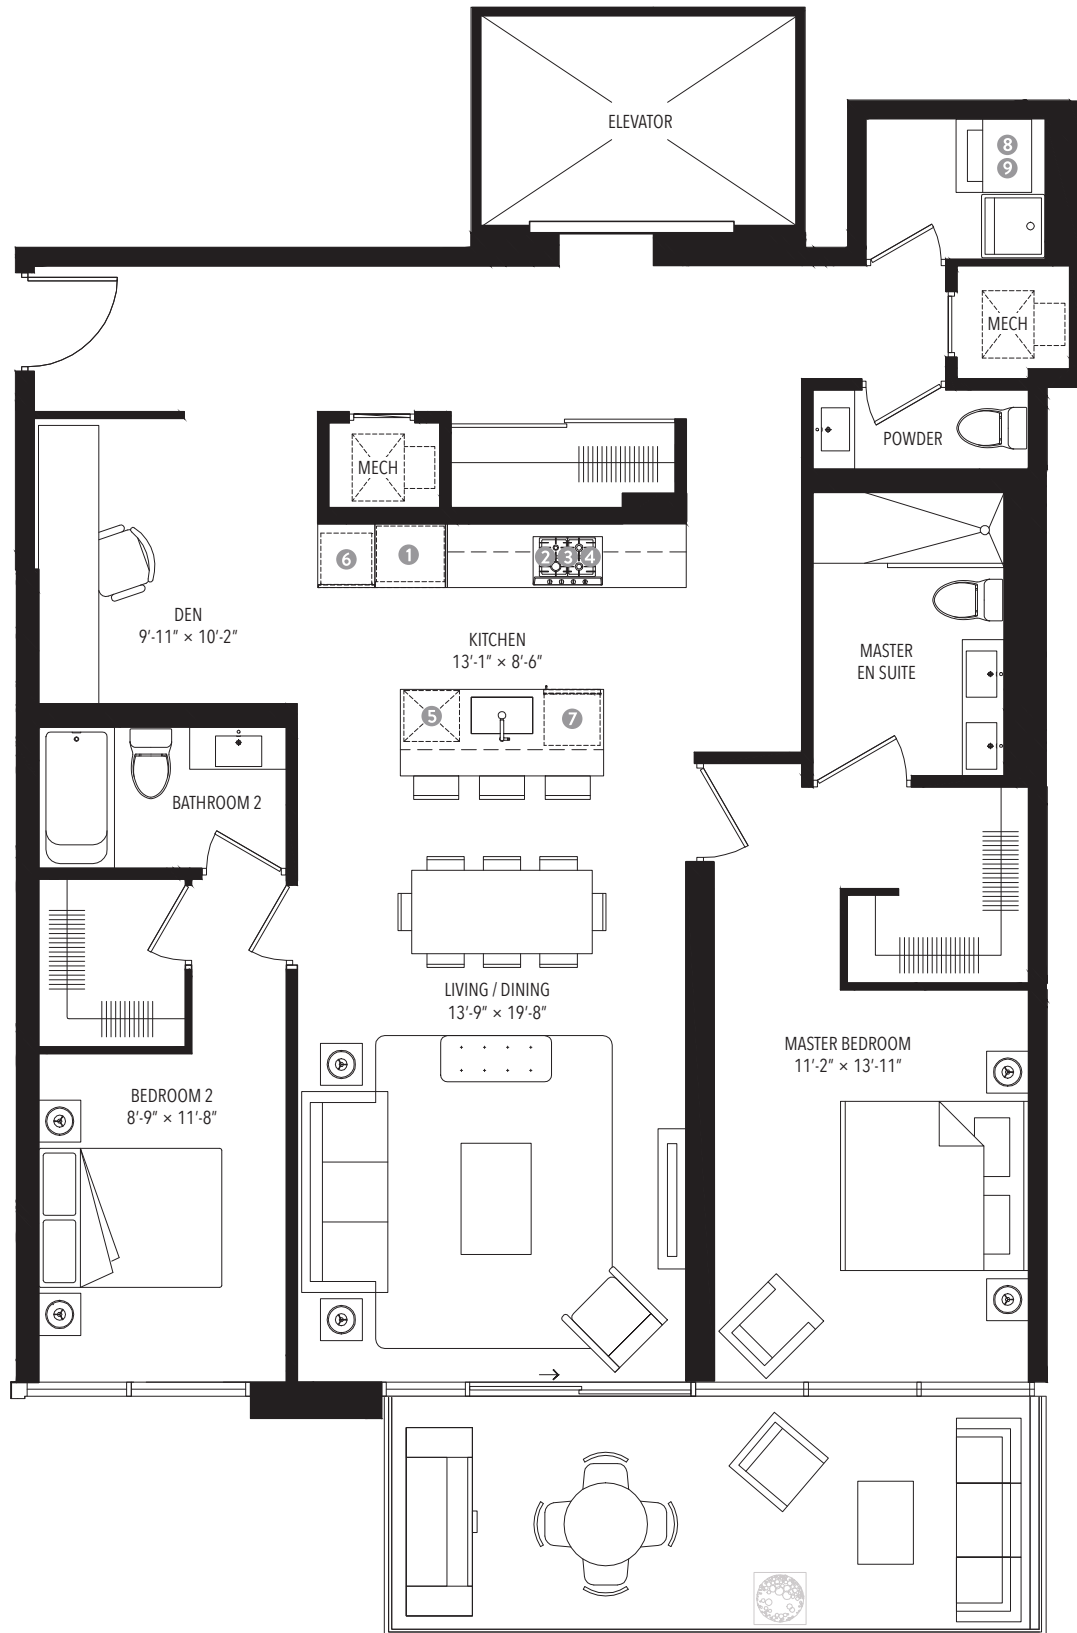

- 1 MIELE FRIDGE
- 2 MIELE WALL OVEN
- 3 MIELE GAS COOKTOP
- 4 MIELE HOOD FAN
- 5 MIELE DISHWASHER
- 6 MIELE MICROWAVE
- 7 MIELE WINE FRIDGE
- 8 LG WASHER
- 9 LG DRYER

DIMENSIONS, SIZES, SPECIFICATIONS, LAYOUTS AND MATERIALS ARE APPROXIMATE ONLY AND SUBJECT TO CHANGE WITHOUT NOTICE. E. & O. E.

3/05

DAVENPORT

3/05

2 BEDROOM + DEN

INTERIOR 1,508 SQ FT
 EXTERIOR 285 SQ FT

DIMENSIONS, SIZES, SPECIFICATIONS, LAYOUTS AND MATERIALS ARE APPROXIMATE ONLY AND SUBJECT TO CHANGE WITHOUT NOTICE. E. & O. E.

FLOOR 3

- ① MIELE FRIDGE
- ② MIELE WALL OVEN
- ③ MIELE GAS COOKTOP
- ④ MIELE HOOD FAN
- ⑤ MIELE DISHWASHER
- ⑥ MIELE MICROWAVE
- ⑦ MIELE WINE FRIDGE
- ⑧ LG WASHER
- ⑨ LG DRYER

DAVENPORT

4/01

2 BEDROOM + DEN

INTERIOR 1,531 SQ FT
 EXTERIOR 192 SQ FT