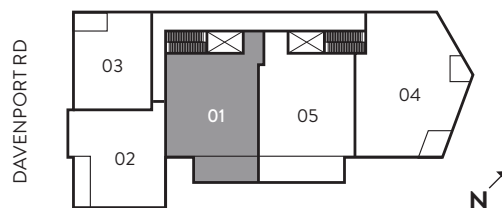

3/01

DAVENPORT

3/01

5/01

2 BEDROOM + DEN

INTERIOR 1,531 SQ FT
 EXTERIOR 192 SQ FT

FLOORS 3 & 5

- ① MIELE FRIDGE
- ② MIELE WALL OVEN
- ③ MIELE GAS COOKTOP
- ④ MIELE HOOD FAN
- ⑤ MIELE DISHWASHER
- ⑥ MIELE MICROWAVE
- ⑦ MIELE WINE FRIDGE
- ⑧ LG WASHER
- ⑨ LG DRYER

DIMENSIONS, SIZES, SPECIFICATIONS, LAYOUTS AND MATERIALS ARE APPROXIMATE ONLY AND SUBJECT TO CHANGE WITHOUT NOTICE. E. & O. E.

3/04

DAVENPORT

FLOOR 3

3/04

2 BEDROOM + DEN

INTERIOR 1,903 SQ FT
 EXTERIOR 105 SQ FT