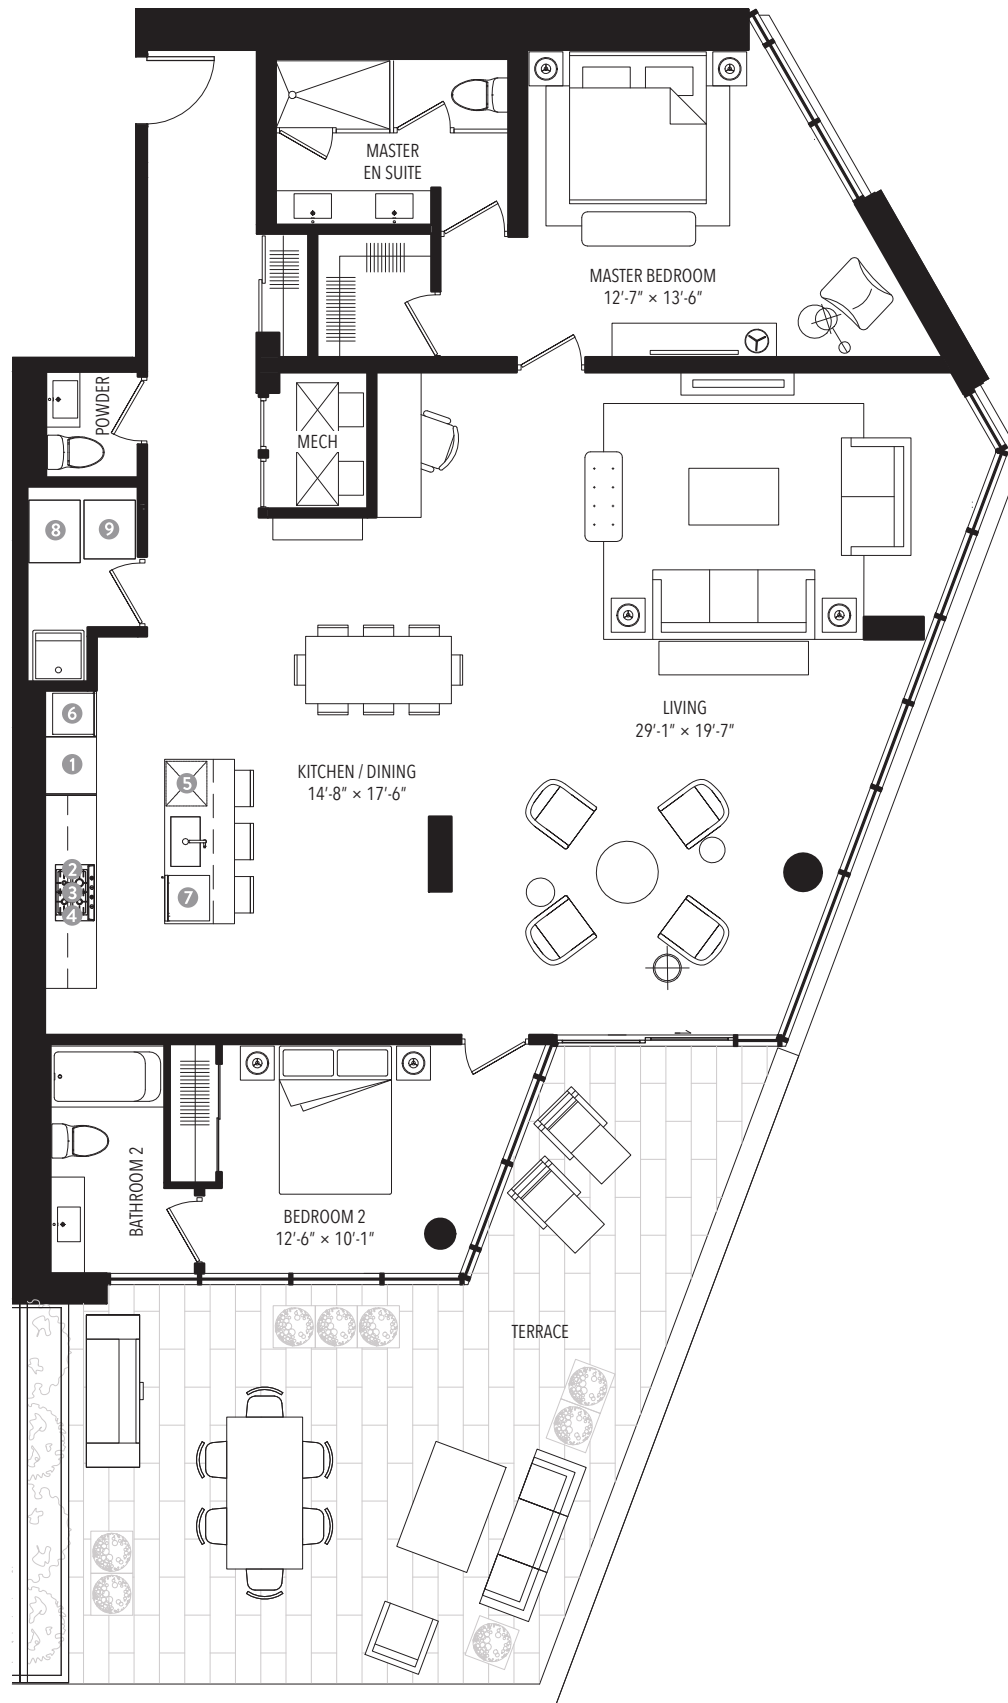

DIMENSIONS, SIZES, SPECIFICATIONS, LAYOUTS AND MATERIALS ARE APPROXIMATE ONLY AND SUBJECT TO CHANGE WITHOUT NOTICE. E. & O. E.

DAVENPORT

2/02 3/02

2 BEDROOM

INTERIOR 1,283 SQ FT
EXTERIOR 128 SQ FT

FLOORS 2-3

- ① MIELE FRIDGE
- ② MIELE WALL OVEN
- ③ MIELE GAS COOKTOP
- ④ MIELE HOOD FAN
- ⑤ MIELE DISHWASHER
- ⑥ MIELE MICROWAVE
- ⑦ MIELE WINE FRIDGE
- ⑧ LG WASHER
- ⑨ LG DRYER

DIMENSIONS, SIZES, SPECIFICATIONS, LAYOUTS AND MATERIALS ARE APPROXIMATE ONLY AND SUBJECT TO CHANGE WITHOUT NOTICE. E. & O. E.

DAVENPORT

2/03
3/03

2 BEDROOM

INTERIOR 1,026 SQ FT
EXTERIOR 88 SQ FT

FLOORS 2-3

- ① MIELE FRIDGE
- ② MIELE WALL OVEN
- ③ MIELE GAS COOKTOP
- ④ MIELE HOOD FAN
- ⑤ MIELE DISHWASHER
- ⑥ MIELE MICROWAVE
- ⑦ MIELE WINE FRIDGE
- ⑧ LG WASHER
- ⑨ LG DRYER

DIMENSIONS, SIZES, SPECIFICATIONS, LAYOUTS AND MATERIALS ARE APPROXIMATE ONLY AND SUBJECT TO CHANGE WITHOUT NOTICE. E. & O. E.

316

DAVENPORT

FLOOR 2

2/04

2 BEDROOM + DEN

INTERIOR 1,903 SQ FT
 EXTERIOR 605 SQ FT