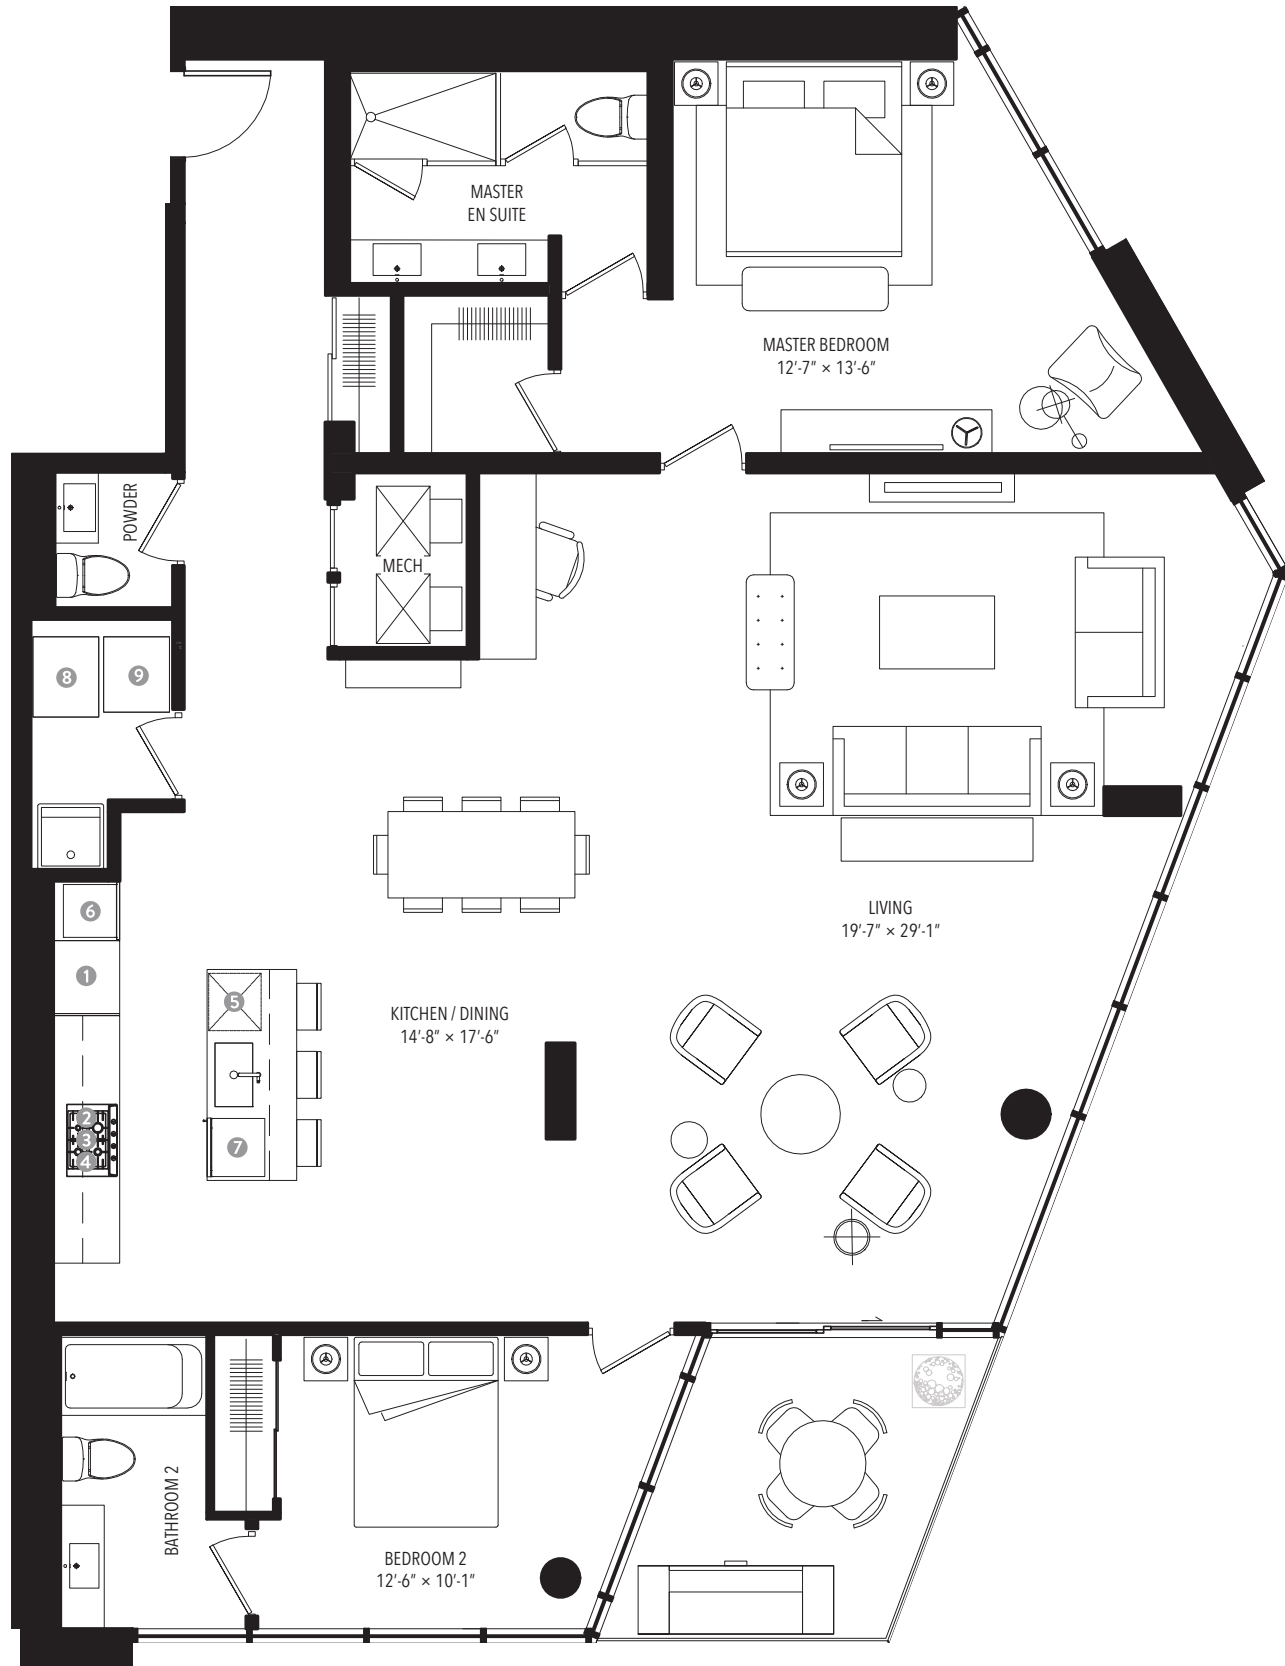

3/01

DAVENPORT

3/01

5/01

2 BEDROOM + DEN

INTERIOR 1,531 SQ FT
 EXTERIOR 192 SQ FT

FLOORS 3 & 5

- ① MIELE FRIDGE
- ② MIELE WALL OVEN
- ③ MIELE GAS COOKTOP
- ④ MIELE HOOD FAN
- ⑤ MIELE DISHWASHER
- ⑥ MIELE MICROWAVE
- ⑦ MIELE WINE FRIDGE
- ⑧ LG WASHER
- ⑨ LG DRYER

DIMENSIONS, SIZES, SPECIFICATIONS, LAYOUTS AND MATERIALS ARE APPROXIMATE ONLY AND SUBJECT TO CHANGE WITHOUT NOTICE. E. & O. E.

3/04

DAVENPORT

FLOOR 3

3/04

2 BEDROOM + DEN

INTERIOR 1,903 SQ FT
 EXTERIOR 105 SQ FT