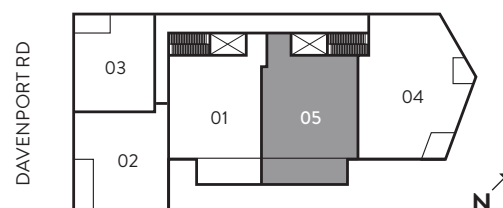

FLOOR 4

- ① MIELE FRIDGE
- ② MIELE WALL OVEN
- ③ MIELE GAS COOKTOP
- ④ MIELE HOOD FAN
- ⑤ MIELE DISHWASHER
- ⑥ MIELE MICROWAVE
- ⑦ MIELE WINE FRIDGE
- ⑧ LG WASHER
- ⑨ LG DRYER

DIMENSIONS, SIZES, SPECIFICATIONS, LAYOUTS AND MATERIALS ARE APPROXIMATE ONLY AND SUBJECT TO CHANGE WITHOUT NOTICE. E. & O. E.