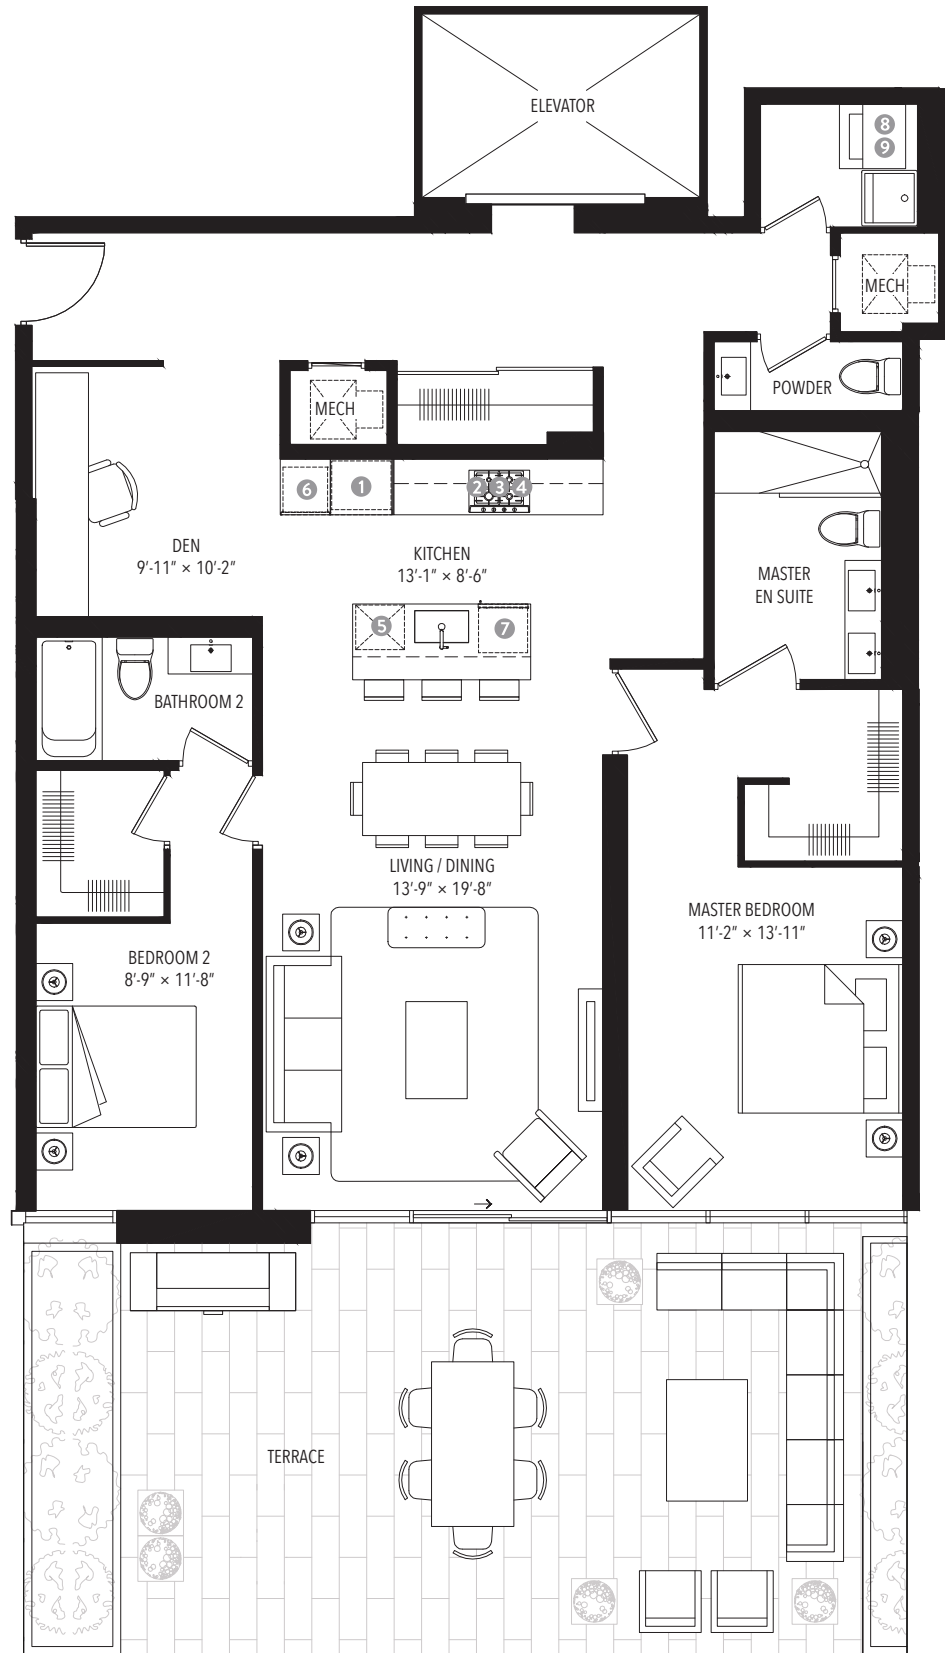

DAVENPORT

2/01

2 BEDROOM + DEN

INTERIOR 1,531 SQ FT
 EXTERIOR 662 SQ FT

FLOOR 2

- ① MIELE FRIDGE
- ② MIELE WALL OVEN
- ③ MIELE GAS COOKTOP
- ④ MIELE HOOD FAN
- ⑤ MIELE DISHWASHER
- ⑥ MIELE MICROWAVE
- ⑦ MIELE WINE FRIDGE
- ⑧ LG WASHER
- ⑨ LG DRYER

DIMENSIONS, SIZES, SPECIFICATIONS, LAYOUTS AND MATERIALS ARE APPROXIMATE ONLY AND SUBJECT TO CHANGE WITHOUT NOTICE. E. & O. E.

DAVENPORT

2/02 3/02

2 BEDROOM

INTERIOR 1,283 SQ FT
EXTERIOR 128 SQ FT

FLOORS 2-3

- ① MIELE FRIDGE
- ② MIELE WALL OVEN
- ③ MIELE GAS COOKTOP
- ④ MIELE HOOD FAN
- ⑤ MIELE DISHWASHER
- ⑥ MIELE MICROWAVE
- ⑦ MIELE WINE FRIDGE
- ⑧ LG WASHER
- ⑨ LG DRYER

DIMENSIONS, SIZES, SPECIFICATIONS, LAYOUTS AND MATERIALS ARE APPROXIMATE ONLY AND SUBJECT TO CHANGE WITHOUT NOTICE. E. & O. E.

DIMENSIONS, SIZES, SPECIFICATIONS, LAYOUTS AND MATERIALS ARE APPROXIMATE ONLY AND SUBJECT TO CHANGE WITHOUT NOTICE. E. & O. E.

316

DAVENPORT

FLOOR 2

2/04

2 BEDROOM + DEN

INTERIOR 1,903 SQ FT
 EXTERIOR 605 SQ FT