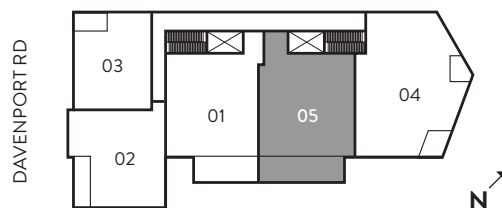

3/05

DAVENPORT

3/05

2 BEDROOM + DEN

INTERIOR 1,508 SQ FT
 EXTERIOR 285 SQ FT

DIMENSIONS, SIZES, SPECIFICATIONS, LAYOUTS AND MATERIALS ARE APPROXIMATE ONLY AND SUBJECT TO CHANGE WITHOUT NOTICE. E. & O. E.

FLOOR 3