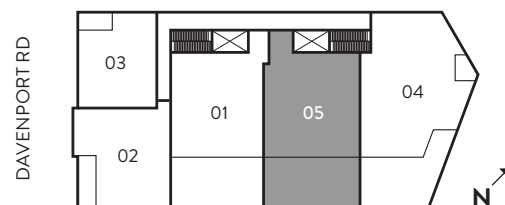

FLOOR 2

- ① MIELE FRIDGE
- ② MIELE WALL OVEN
- ③ MIELE GAS COOKTOP
- ④ MIELE HOOD FAN
- ⑤ MIELE DISHWASHER
- ⑥ MIELE MICROWAVE
- ⑦ MIELE WINE FRIDGE
- ⑧ LG WASHER
- ⑨ LG DRYER