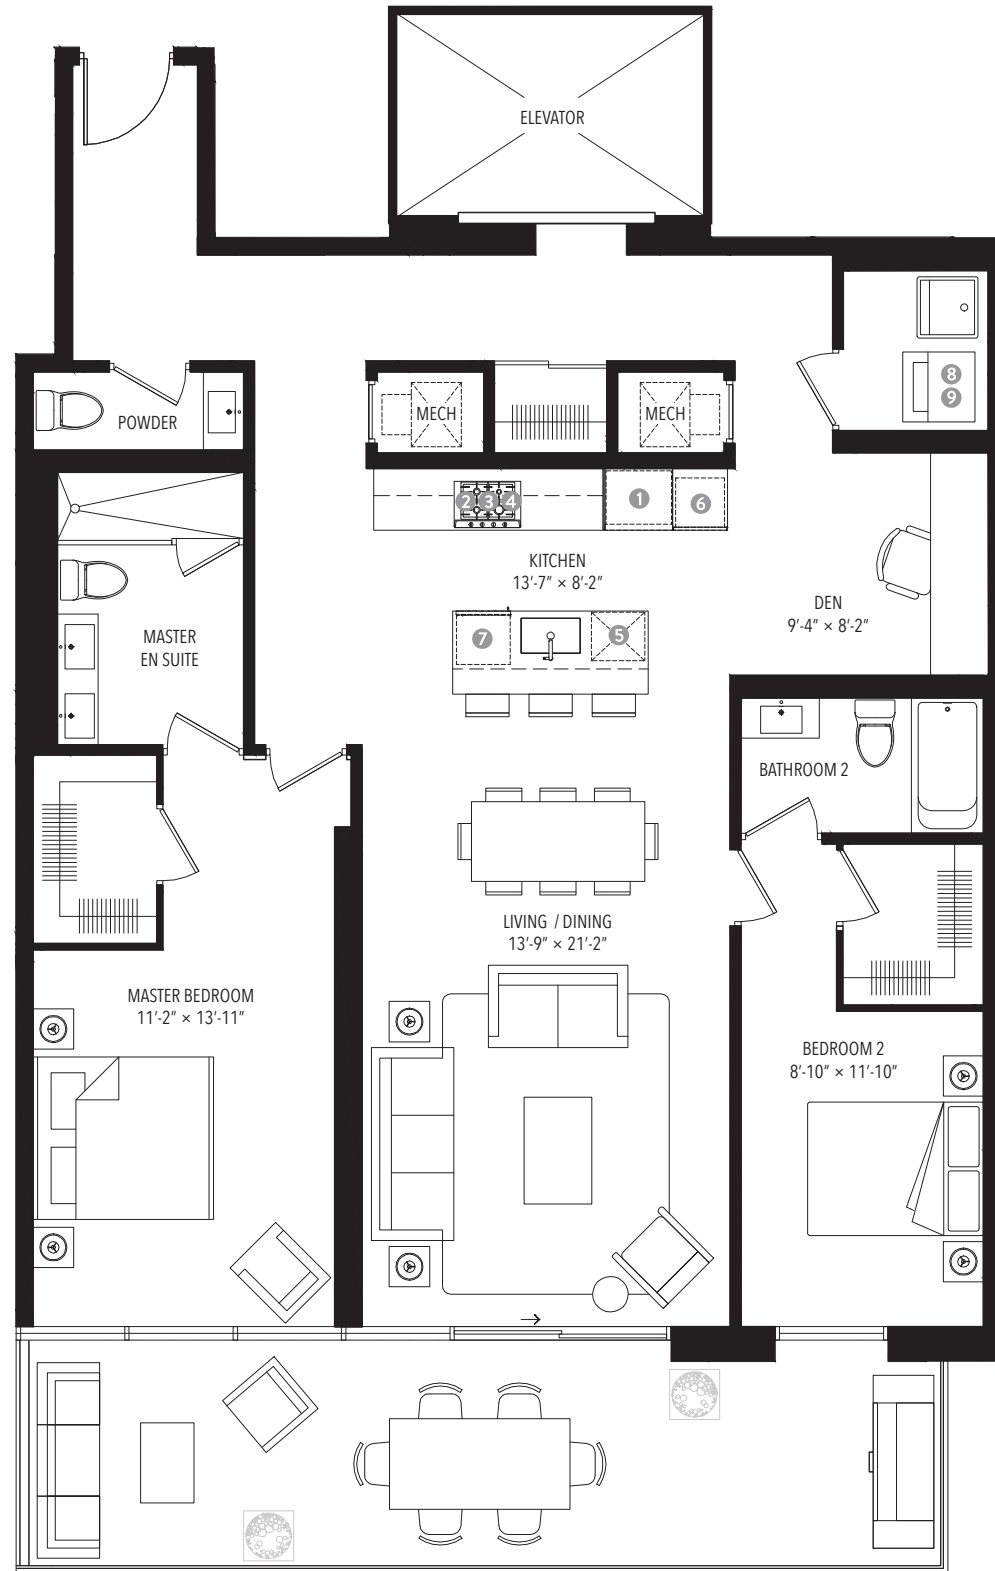

3/05

DAVENPORT