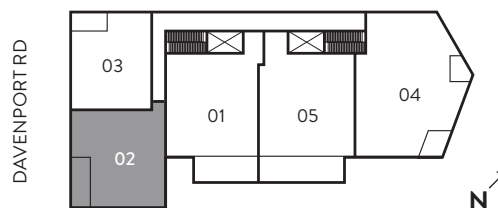

FLOOR 4

- 1 MIELE FRIDGE
- 2 MIELE WALL OVEN
- 3 MIELE GAS COOKTOP
- 4 MIELE HOOD FAN
- 5 MIELE DISHWASHER
- 6 MIELE MICROWAVE
- 7 MIELE WINE FRIDGE
- 8 LG WASHER
- 9 LG DRYER

DIMENSIONS, SIZES, SPECIFICATIONS, LAYOUTS AND MATERIALS ARE APPROXIMATE ONLY AND SUBJECT TO CHANGE WITHOUT NOTICE. E. & O. E.