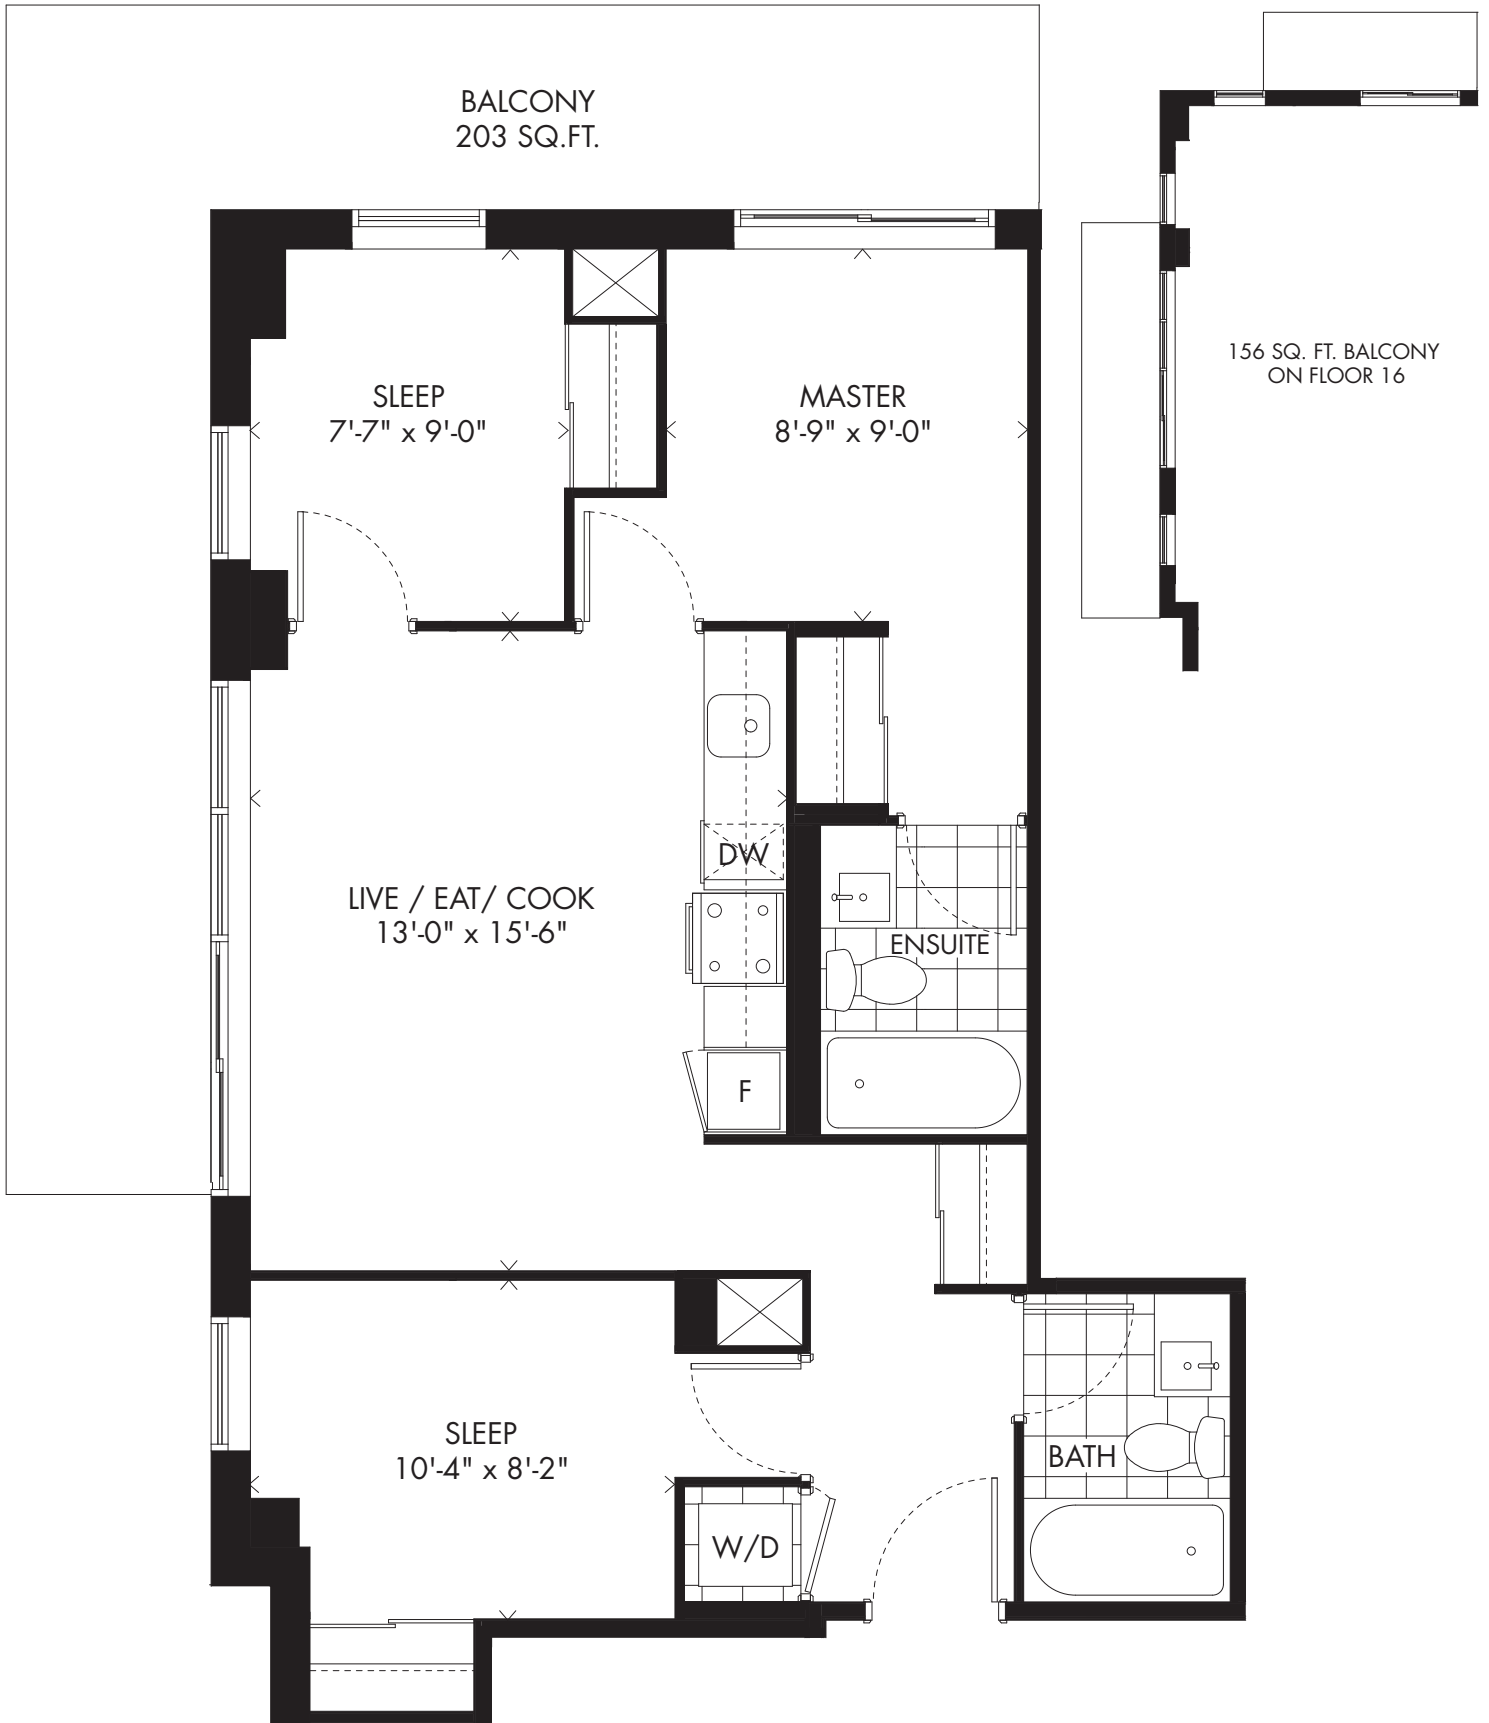

3 BEDROOM

744 SQ.FT. INTERIOR
+ 203 SQ.FT. BALCONY

3C