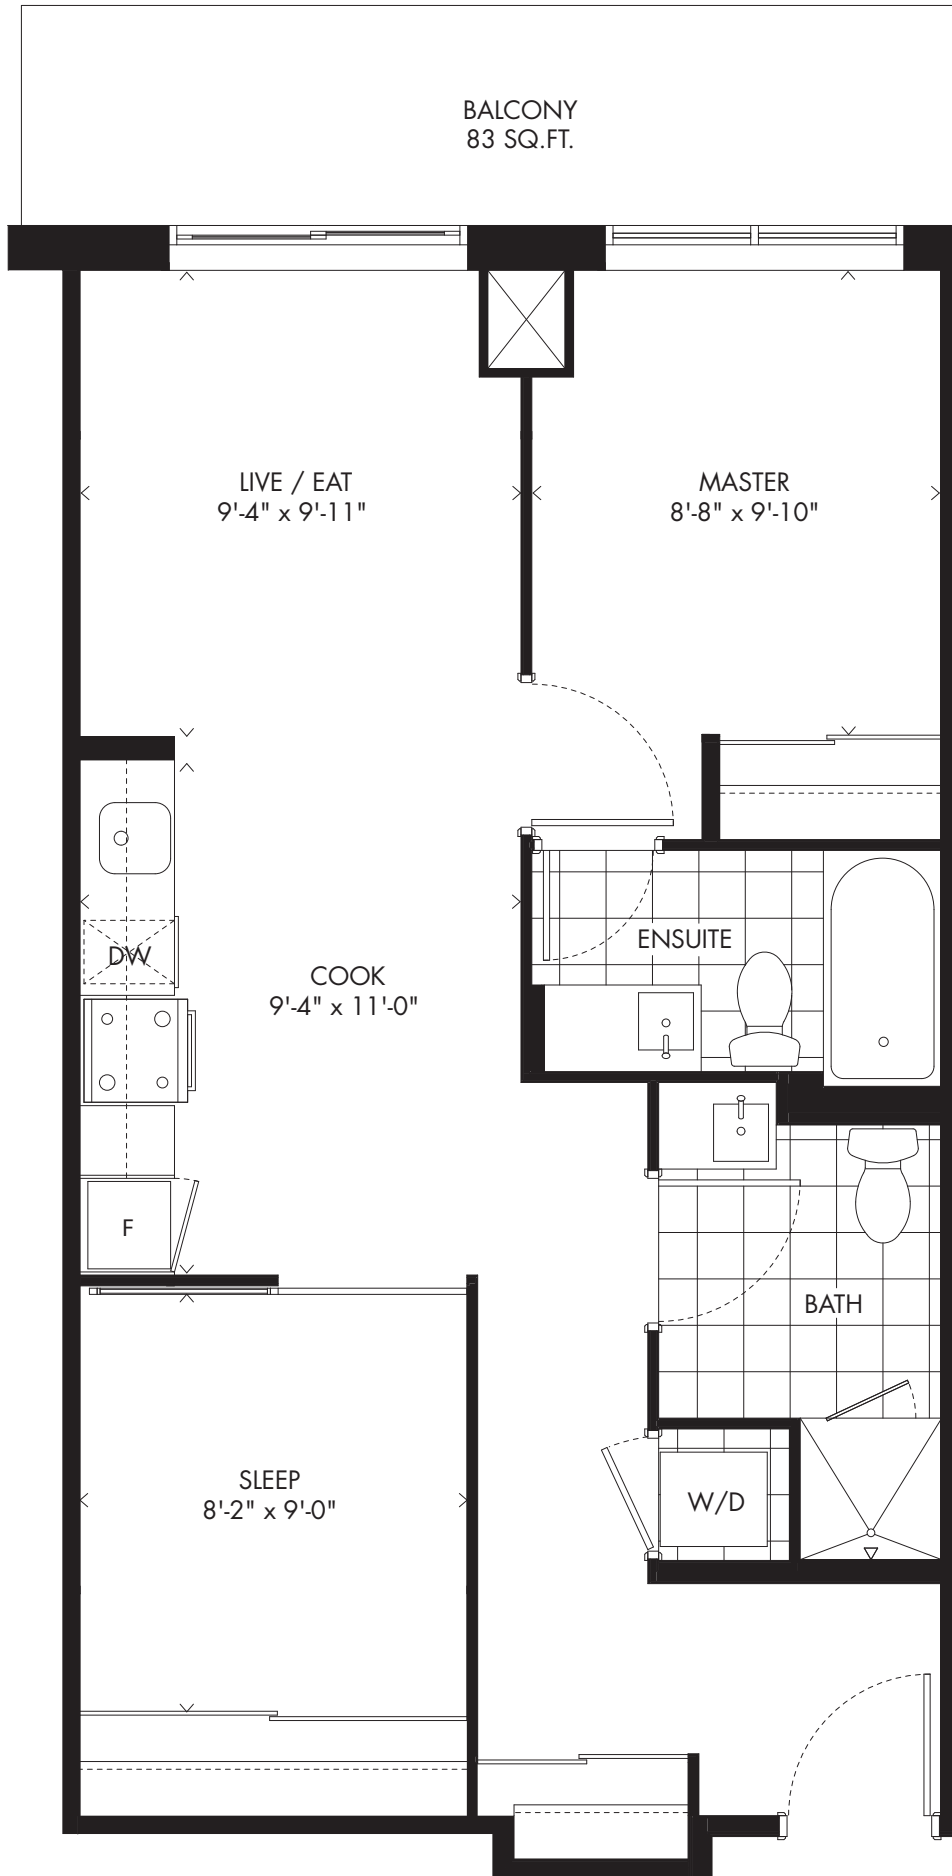

2 BEDROOM

652 SQ.FT. INTERIOR
+ 83 SQ.FT. BALCONY

2D