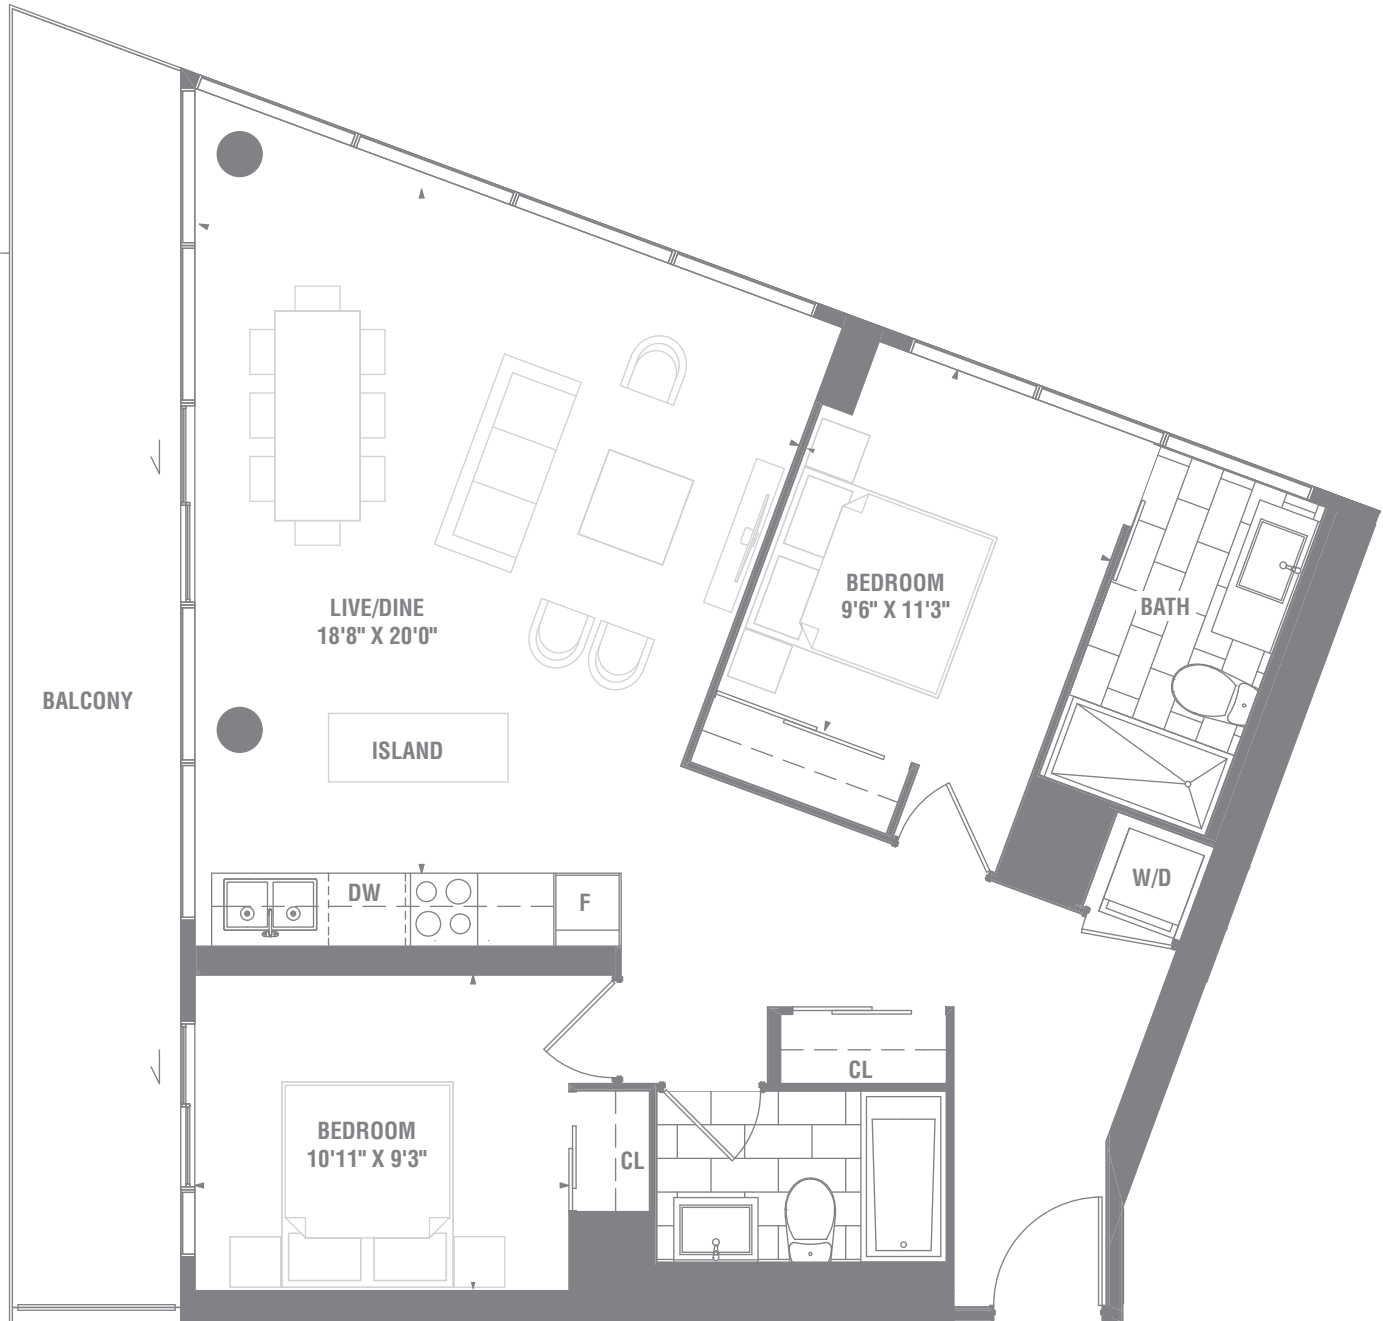

583 SQ. FT.

PIER 27
THE TOWER ON THE LAKE

SUITE 1+D-01

1 BEDROOM + DEN

533 SQ. FT.

PIER 27
THE TOWER ON THE LAKE

SUITE 1+D-01a

1 BEDROOM + DEN

661 SQ. FT.

PIER 27
THE TOWER ON THE LAKE

SUITE 2B-02bf

2 BEDROOM

685 SQ. FT.

PIER 27
THE TOWER ON THE LAKE

SUITE 2B-06

2 BEDROOM

707 SQ. FT.

PIER 27
THE TOWER ON THE LAKE

FLOOR 2-9

SUITE 2B-08

2 BEDROOM

716 SQ. FT.

PIER 27
THE TOWER ON THE LAKE

SUITE 2B-17

2 BEDROOM

945 SQ. FT.

PIER 27
THE TOWER ON THE LAKE

FLOOR 2-9