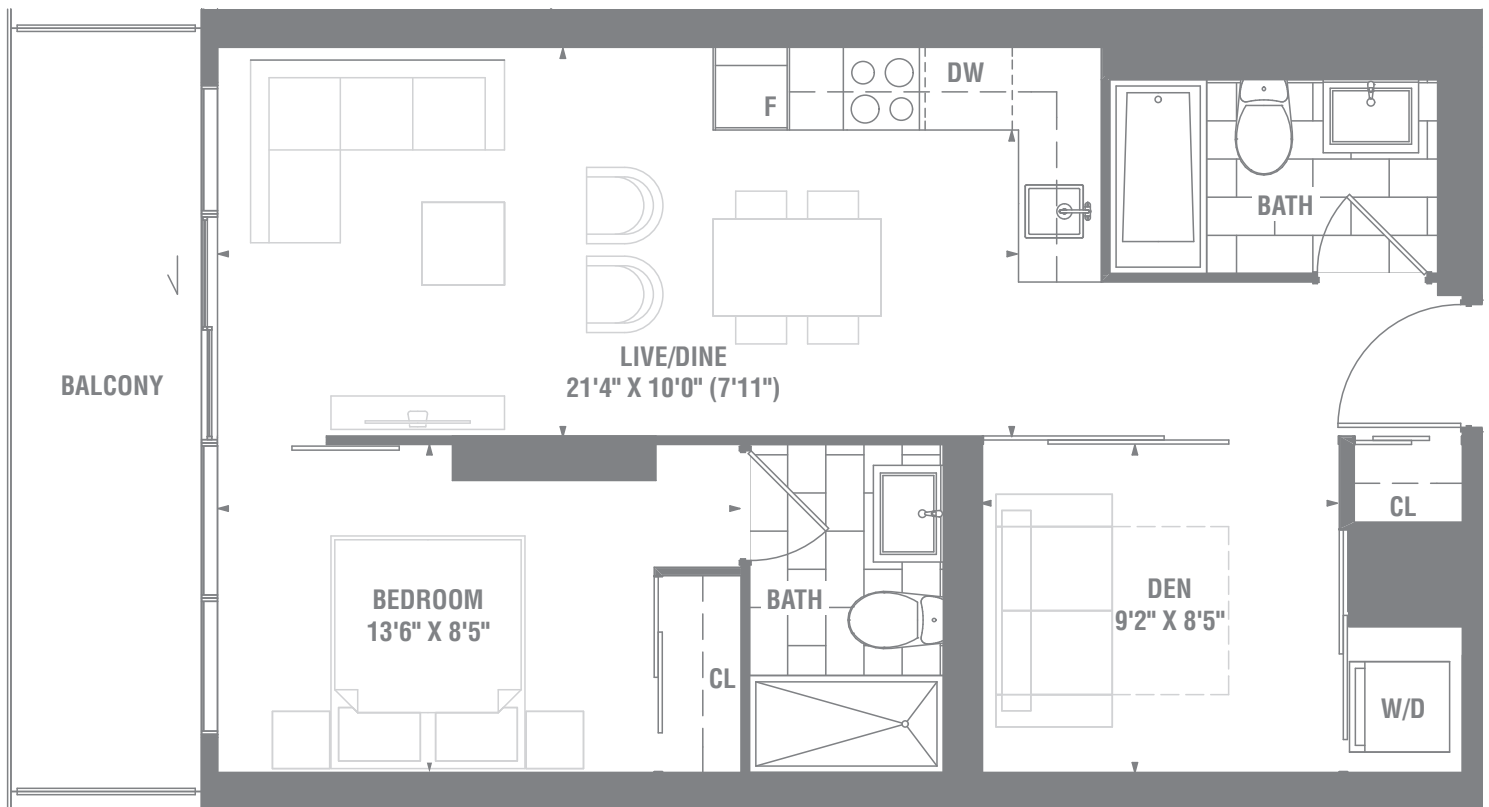

594 SQ. FT.

PIER 27
THE TOWER ON THE LAKE

SUITE 1+D-05

1 BEDROOM + DEN

599 SQ. FT.

PIER 27
THE TOWER ON THE LAKE

SUITE 1+D-06

1 BEDROOM + DEN

630 SQ. FT.

PIER 27
THE TOWER ON THE LAKE

SUITE 1+D-08

1 BEDROOM + DEN

661 SQ. FT.

PIER 27
THE TOWER ON THE LAKE

SUITE 1+D-08a

1 BEDROOM + DEN

661 SQ. FT.

PIER 27
THE TOWER ON THE LAKE

SUITE 2B-02bf

2 BEDROOM

685 SQ. FT.

PIER 27
THE TOWER ON THE LAKE

SUITE 2B-06

2 BEDROOM

707 SQ. FT.

PIER 27
THE TOWER ON THE LAKE

FLOOR 2-9

SUITE 2B-08

2 BEDROOM

716 SQ. FT.

PIER 27
THE TOWER ON THE LAKE

SUITE 2B-17