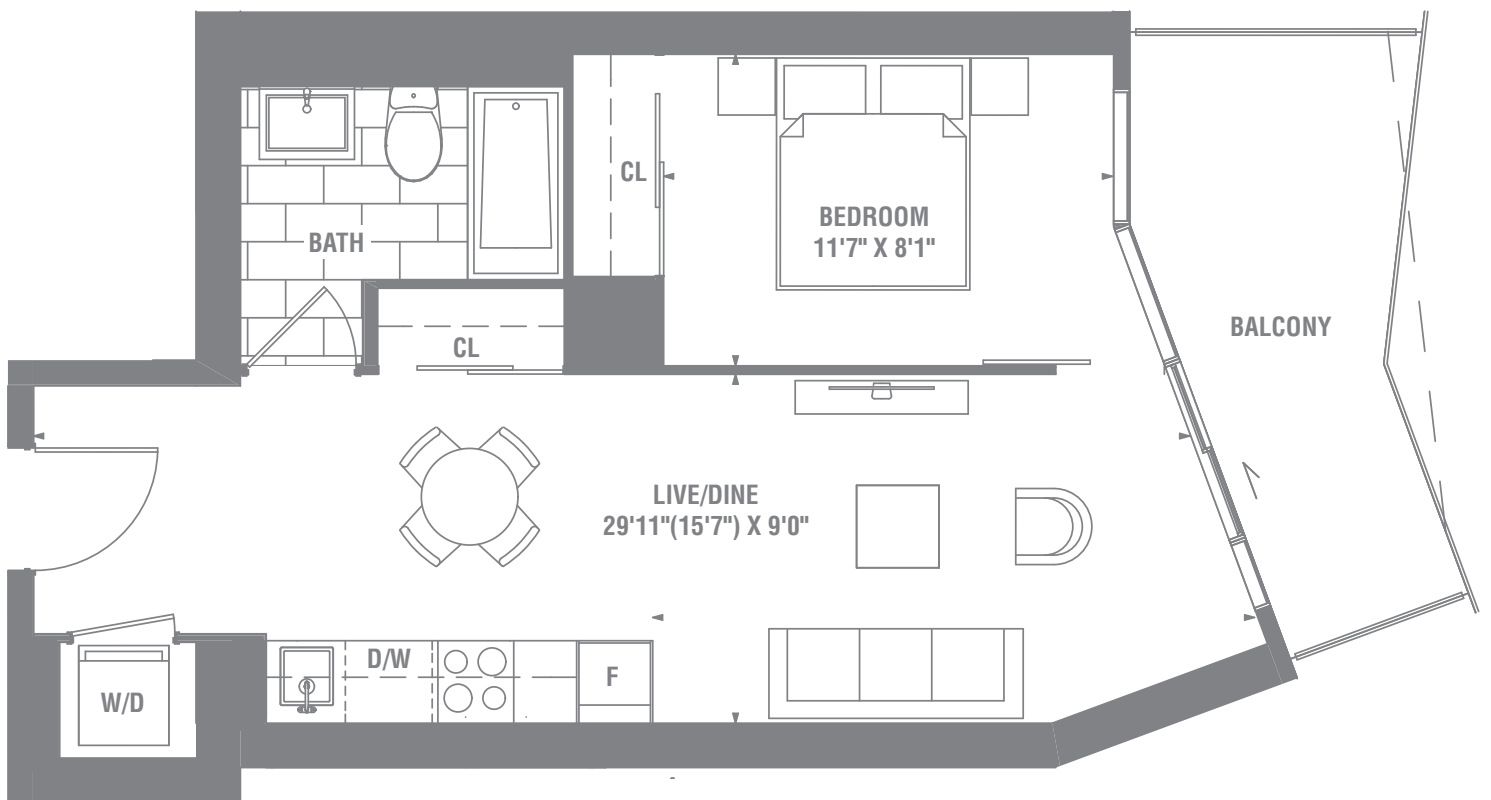

SUITE 1B-02 1 BEDROOM 481 SQ. FT.

PIER 27
THE TOWER ON THE LAKE

SUITE 1B-03

1 BEDROOM

529 SQ. FT.

PIER 27
THE TOWER ON THE LAKE

SUITE 1B-04

1 BEDROOM

583 SQ. FT.

PIER 27
THE TOWER ON THE LAKE

SUITE 1+D-01

1 BEDROOM + DEN

533 SQ. FT.

PIER 27
THE TOWER ON THE LAKE

SUITE 1+D-01a

1 BEDROOM + DEN

549 SQ. FT.

PIER 27
THE TOWER ON THE LAKE

SUITE 1+D-03

1 BEDROOM + DEN

592 SQ. FT.

PIER 27
THE TOWER ON THE LAKE

SUITE 1+D-04

1 BEDROOM + DEN

594 SQ. FT.

PIER 27
THE TOWER ON THE LAKE

SUITE 1+D-04a

1 BEDROOM + DEN

594 SQ. FT.

PIER 27
THE TOWER ON THE LAKE

SUITE 1+D-04bf

1 BEDROOM + DEN