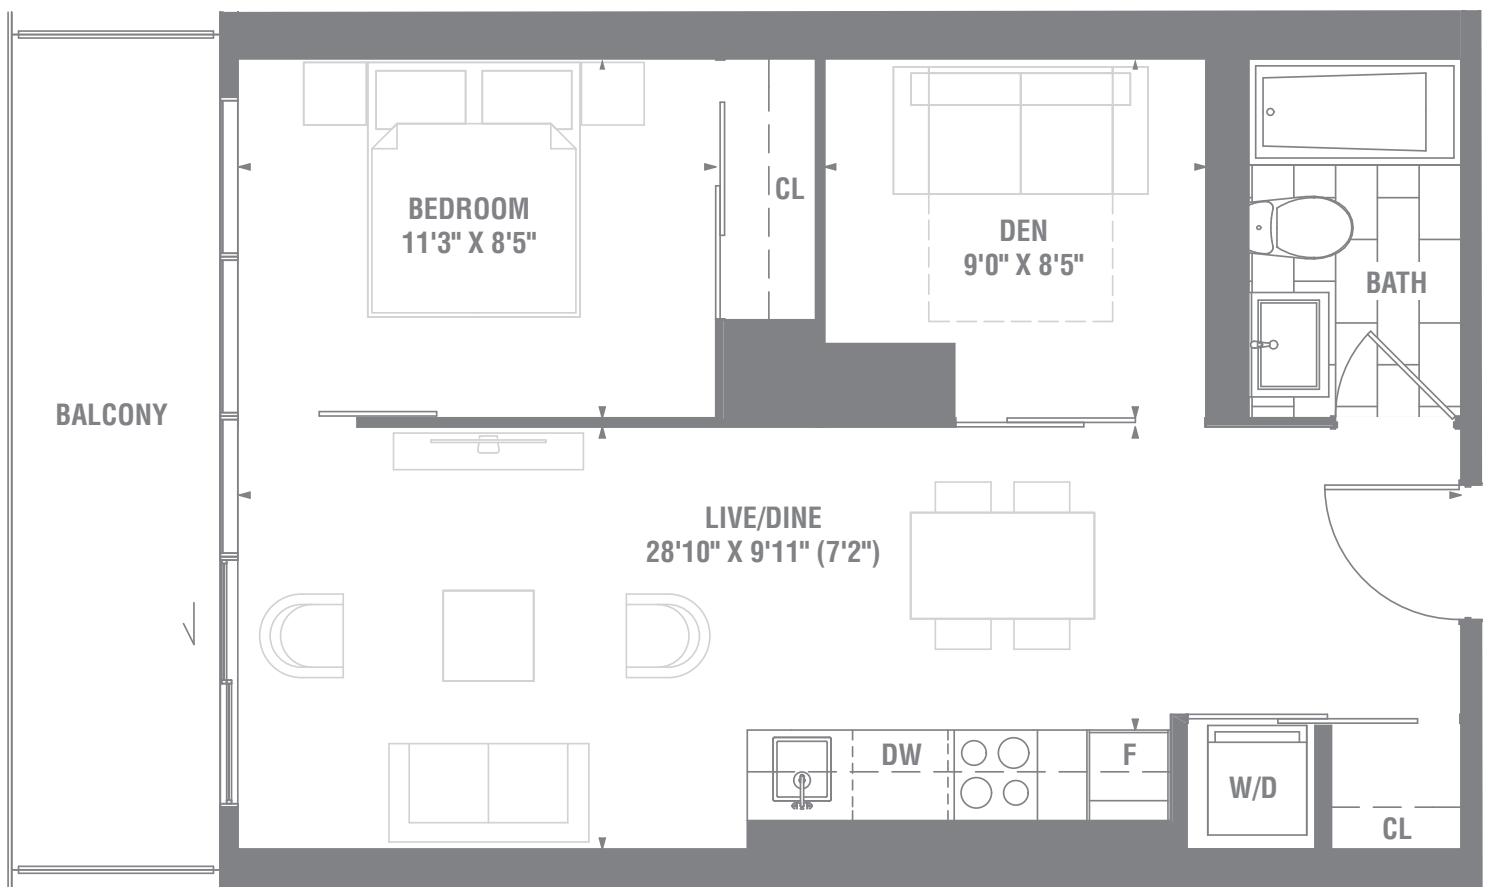

549 SQ. FT.

PIER 27
THE TOWER ON THE LAKE

SUITE 1+D-03

1 BEDROOM + DEN

592 SQ. FT.

PIER 27
THE TOWER ON THE LAKE

SUITE 1+D-04

1 BEDROOM + DEN

594 SQ. FT.

PIER 27
THE TOWER ON THE LAKE

SUITE 1+D-04a

1 BEDROOM + DEN

594 SQ. FT.

PIER 27
THE TOWER ON THE LAKE

SUITE 1+D-04bf

1 BEDROOM + DEN

594 SQ. FT.

PIER 27
THE TOWER ON THE LAKE

SUITE 1+D-05

1 BEDROOM + DEN

599 SQ. FT.

PIER 27
THE TOWER ON THE LAKE

SUITE 1+D-06

1 BEDROOM + DEN

630 SQ. FT.

PIER 27
THE TOWER ON THE LAKE

SUITE 1+D-08

1 BEDROOM + DEN

661 SQ. FT.

PIER 27
THE TOWER ON THE LAKE

SUITE 1+D-08a

1 BEDROOM + DEN