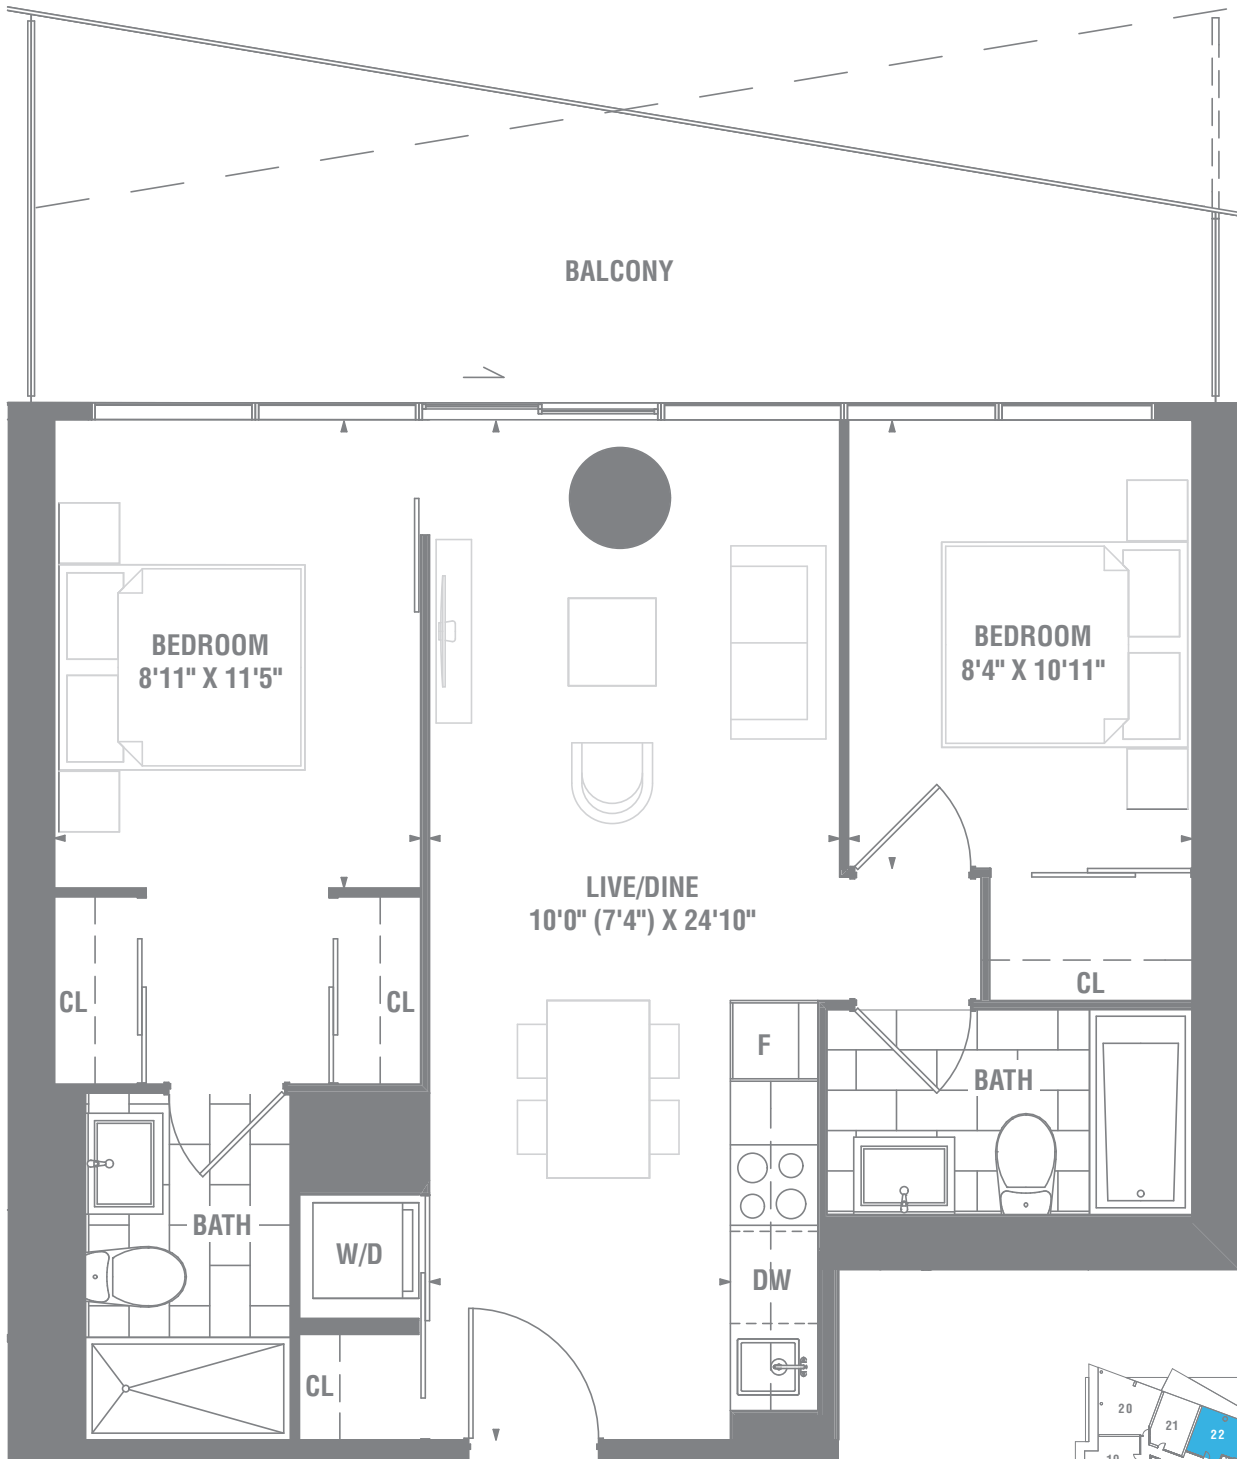

583 SQ. FT.

PIER 27
THE TOWER ON THE LAKE

SUITE 1+D-01

1 BEDROOM + DEN

533 SQ. FT.

PIER 27
THE TOWER ON THE LAKE

SUITE 1+D-01a

1 BEDROOM + DEN

630 SQ. FT.

PIER 27
THE TOWER ON THE LAKE

SUITE 1+D-08

1 BEDROOM + DEN

661 SQ. FT.

PIER 27
THE TOWER ON THE LAKE

SUITE 1+D-08a

1 BEDROOM + DEN

661 SQ. FT.

PIER 27
THE TOWER ON THE LAKE

SUITE 2B-02bf

2 BEDROOM

685 SQ. FT.

PIER 27
THE TOWER ON THE LAKE

SUITE 2B-06

2 BEDROOM

707 SQ. FT.

PIER 27
THE TOWER ON THE LAKE

FLOOR 2-9

SUITE 2B-08

2 BEDROOM

716 SQ. FT.

PIER 27
THE TOWER ON THE LAKE

SUITE 2B-17