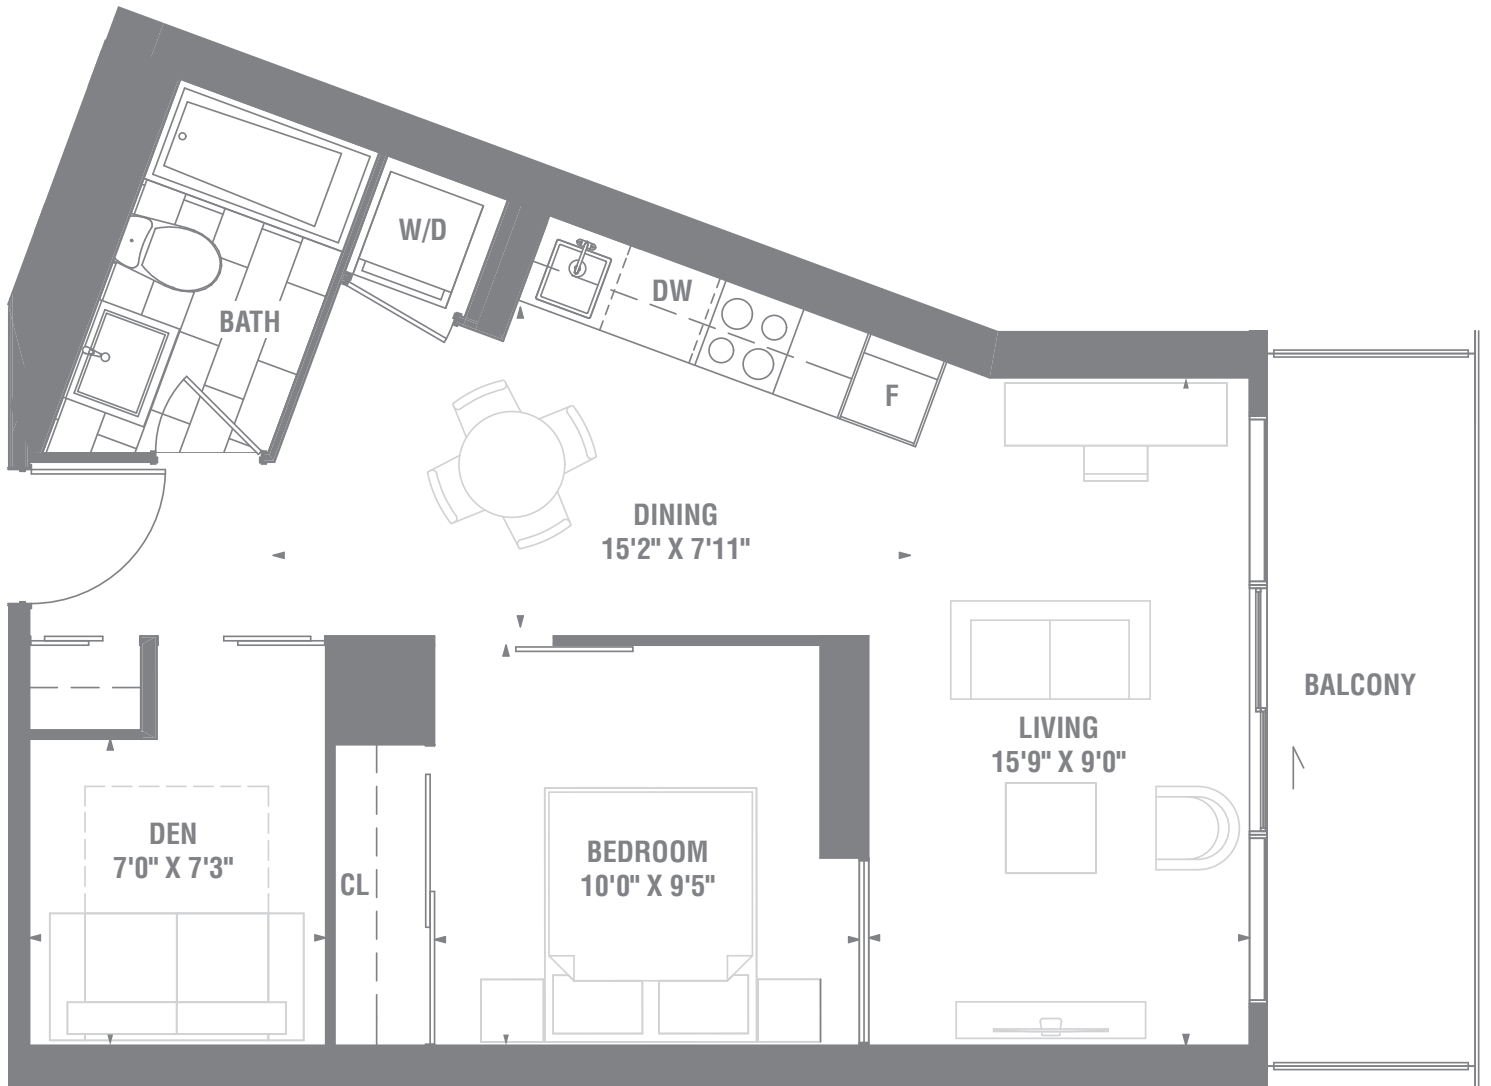

583 SQ. FT.

PIER 27
THE TOWER ON THE LAKE

SUITE 1+D-01

1 BEDROOM + DEN

533 SQ. FT.

PIER 27
THE TOWER ON THE LAKE

SUITE 1+D-01a

1 BEDROOM + DEN

594 SQ. FT.

PIER 27
THE TOWER ON THE LAKE

SUITE 1+D-04a

1 BEDROOM + DEN

594 SQ. FT.

PIER 27
THE TOWER ON THE LAKE

SUITE 1+D-04bf

1 BEDROOM + DEN

594 SQ. FT.

PIER 27
THE TOWER ON THE LAKE

SUITE 1+D-05

1 BEDROOM + DEN

599 SQ. FT.

PIER 27
THE TOWER ON THE LAKE

SUITE 1+D-06

1 BEDROOM + DEN

630 SQ. FT.

PIER 27
THE TOWER ON THE LAKE

SUITE 1+D-08

1 BEDROOM + DEN

661 SQ. FT.

PIER 27
THE TOWER ON THE LAKE

SUITE 1+D-08a

1 BEDROOM + DEN