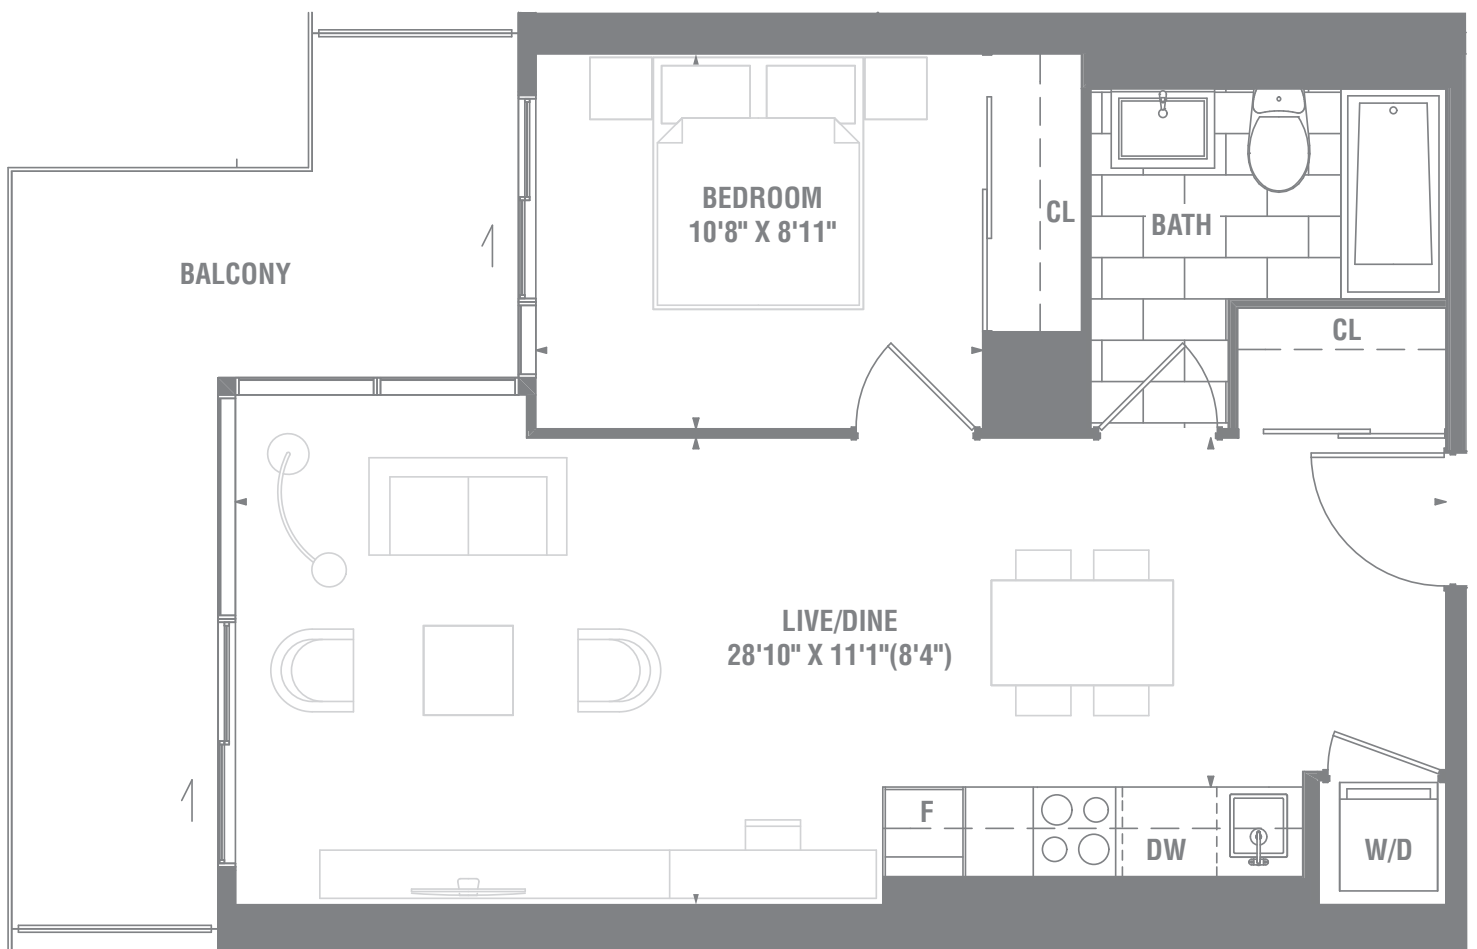

SUITE 1B-02 1 BEDROOM 481 SQ. FT.

PIER 27
THE TOWER ON THE LAKE

SUITE 1B-03

1 BEDROOM

529 SQ. FT.

PIER 27
THE TOWER ON THE LAKE

SUITE 1B-04

1 BEDROOM

583 SQ. FT.

PIER 27
THE TOWER ON THE LAKE

SUITE 1+D-01

1 BEDROOM + DEN

533 SQ. FT.

PIER 27
THE TOWER ON THE LAKE

SUITE 1+D-01a

1 BEDROOM + DEN

549 SQ. FT.

PIER 27
THE TOWER ON THE LAKE

SUITE 1+D-03

1 BEDROOM + DEN

592 SQ. FT.

PIER 27
THE TOWER ON THE LAKE

SUITE 1+D-04

1 BEDROOM + DEN

594 SQ. FT.

PIER 27
THE TOWER ON THE LAKE

SUITE 1+D-04a

1 BEDROOM + DEN

594 SQ. FT.

PIER 27
THE TOWER ON THE LAKE

SUITE 1+D-04bf

1 BEDROOM + DEN