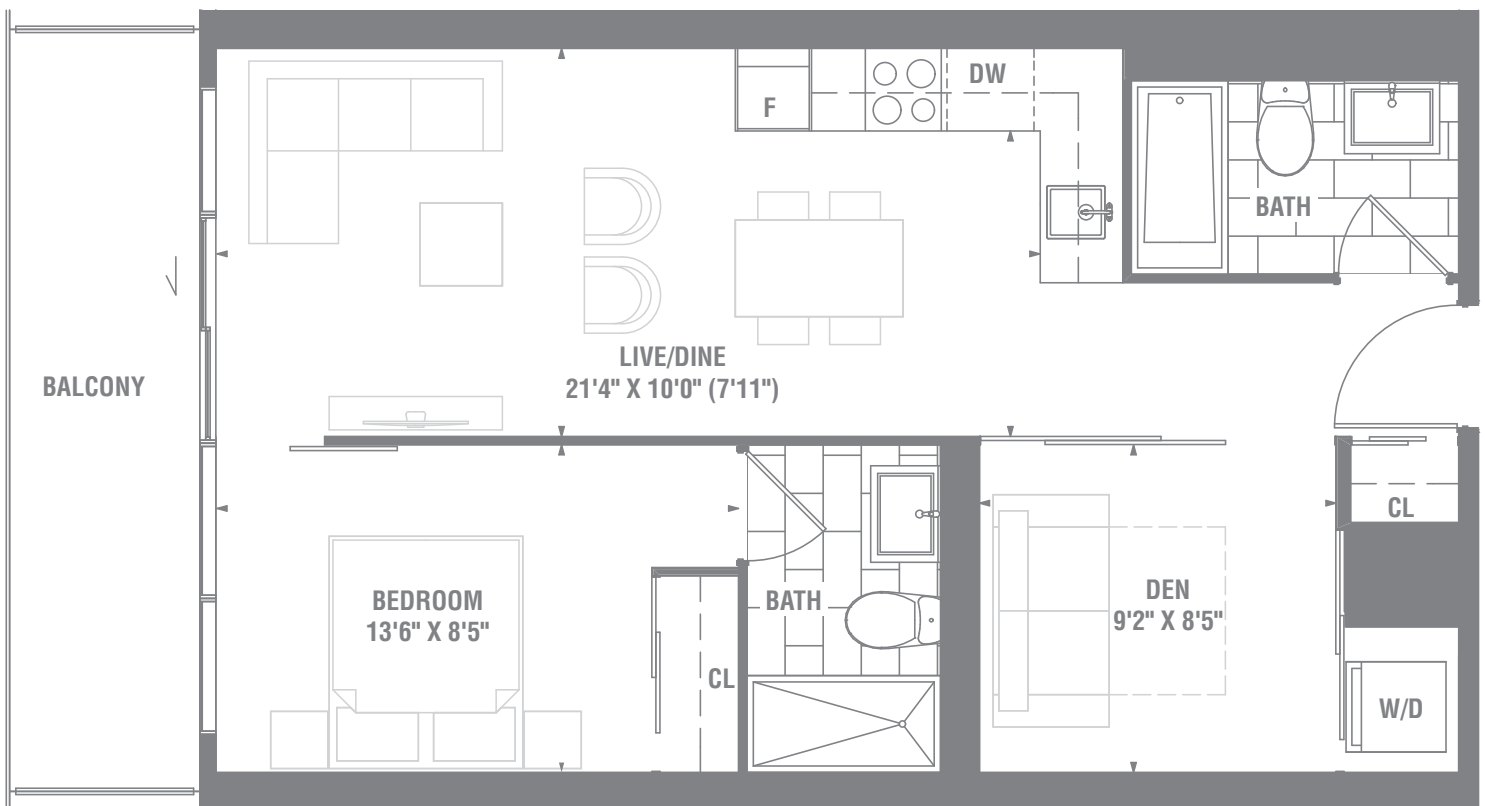

594 SQ. FT.

PIER 27
THE TOWER ON THE LAKE

SUITE 1+D-05

1 BEDROOM + DEN

599 SQ. FT.

PIER 27
THE TOWER ON THE LAKE

SUITE 1+D-06

1 BEDROOM + DEN

630 SQ. FT.

PIER 27
THE TOWER ON THE LAKE

SUITE 1+D-08

1 BEDROOM + DEN

661 SQ. FT.

PIER 27
THE TOWER ON THE LAKE

SUITE 1+D-08a

1 BEDROOM + DEN

661 SQ. FT.

PIER 27
THE TOWER ON THE LAKE

SUITE 2B-02bf

2 BEDROOM

685 SQ. FT.

PIER 27
THE TOWER ON THE LAKE

SUITE 2B-06

2 BEDROOM

707 SQ. FT.

PIER 27
THE TOWER ON THE LAKE

FLOOR 2-9

SUITE 2B-08

2 BEDROOM

716 SQ. FT.

PIER 27
THE TOWER ON THE LAKE

SUITE 2B-17