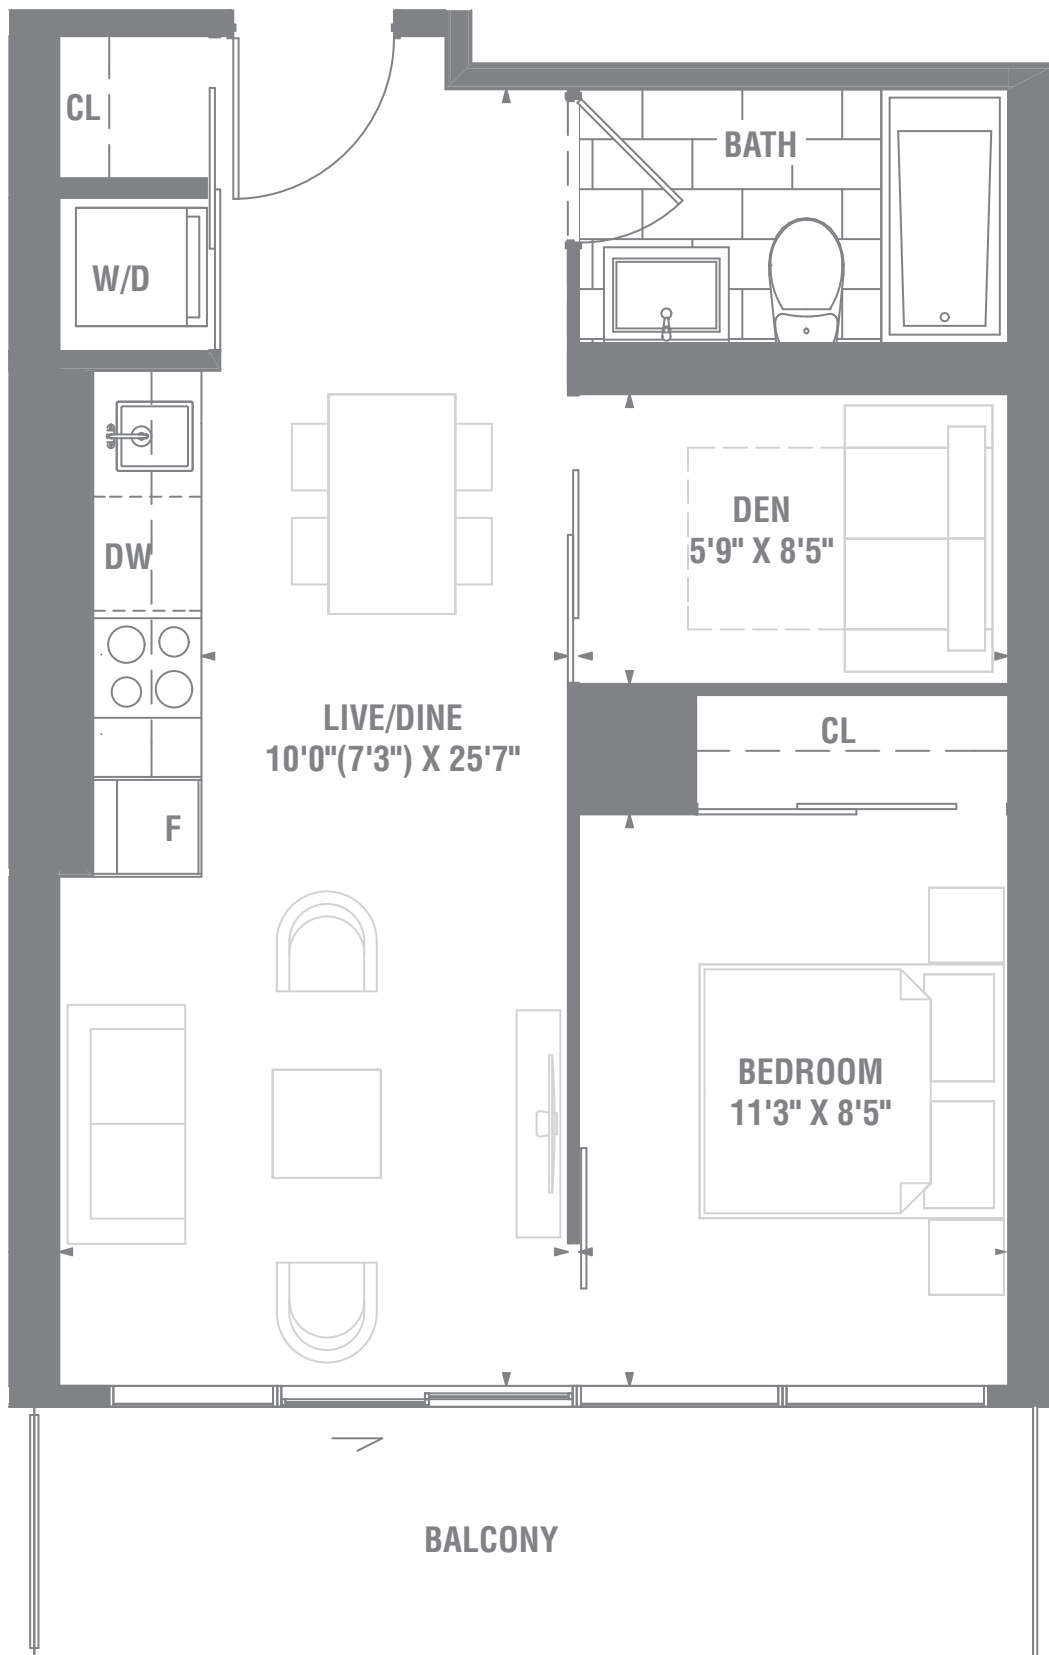

SUITE 1B-02 1 BEDROOM 481 SQ. FT.

PIER 27
THE TOWER ON THE LAKE

SUITE 1B-03

1 BEDROOM

529 SQ. FT.

PIER 27
THE TOWER ON THE LAKE

SUITE 1B-04

1 BEDROOM

583 SQ. FT.

PIER 27
THE TOWER ON THE LAKE

SUITE 1+D-01

1 BEDROOM + DEN

533 SQ. FT.

PIER 27
THE TOWER ON THE LAKE

SUITE 1+D-01a

1 BEDROOM + DEN

549 SQ. FT.

PIER 27
THE TOWER ON THE LAKE

SUITE 1+D-03

1 BEDROOM + DEN

592 SQ. FT.

PIER 27
THE TOWER ON THE LAKE

SUITE 1+D-04

1 BEDROOM + DEN

594 SQ. FT.

PIER 27
THE TOWER ON THE LAKE

SUITE 1+D-04a

1 BEDROOM + DEN

594 SQ. FT.

PIER 27
THE TOWER ON THE LAKE

SUITE 1+D-04bf

1 BEDROOM + DEN