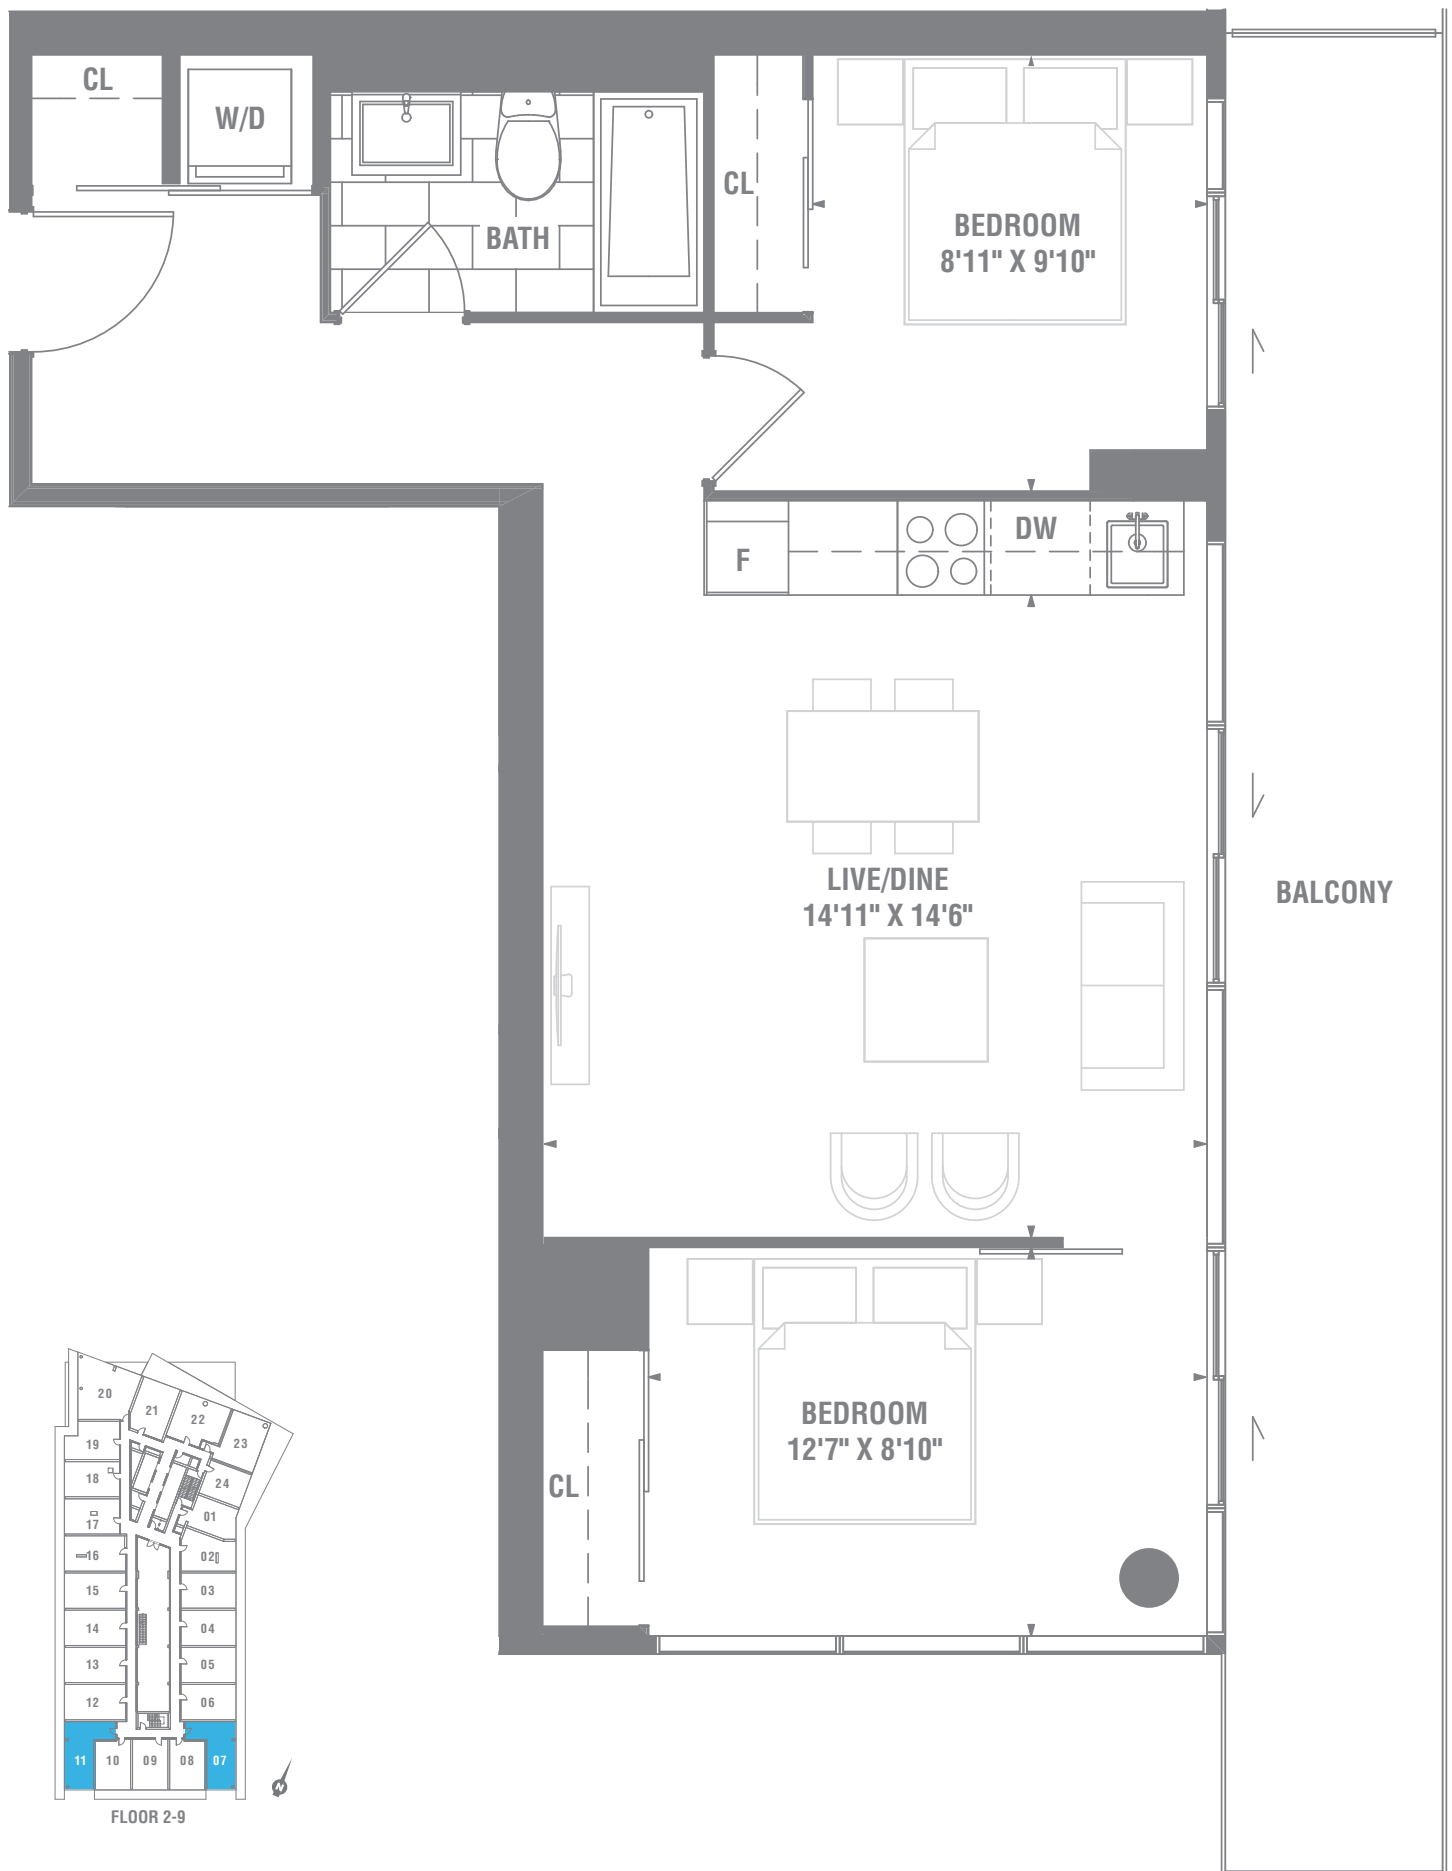

583 SQ. FT.

PIER 27
THE TOWER ON THE LAKE

SUITE 1+D-01

1 BEDROOM + DEN

533 SQ. FT.

PIER 27
THE TOWER ON THE LAKE

SUITE 1+D-01a

1 BEDROOM + DEN

661 SQ. FT.

PIER 27
THE TOWER ON THE LAKE

SUITE 2B-02bf

2 BEDROOM

685 SQ. FT.

PIER 27
THE TOWER ON THE LAKE

SUITE 2B-06

2 BEDROOM

707 SQ. FT.

PIER 27
THE TOWER ON THE LAKE

FLOOR 2-9

SUITE 2B-08

2 BEDROOM

716 SQ. FT.

PIER 27
THE TOWER ON THE LAKE

SUITE 2B-17

2 BEDROOM

945 SQ. FT.

PIER 27
THE TOWER ON THE LAKE

FLOOR 2-9