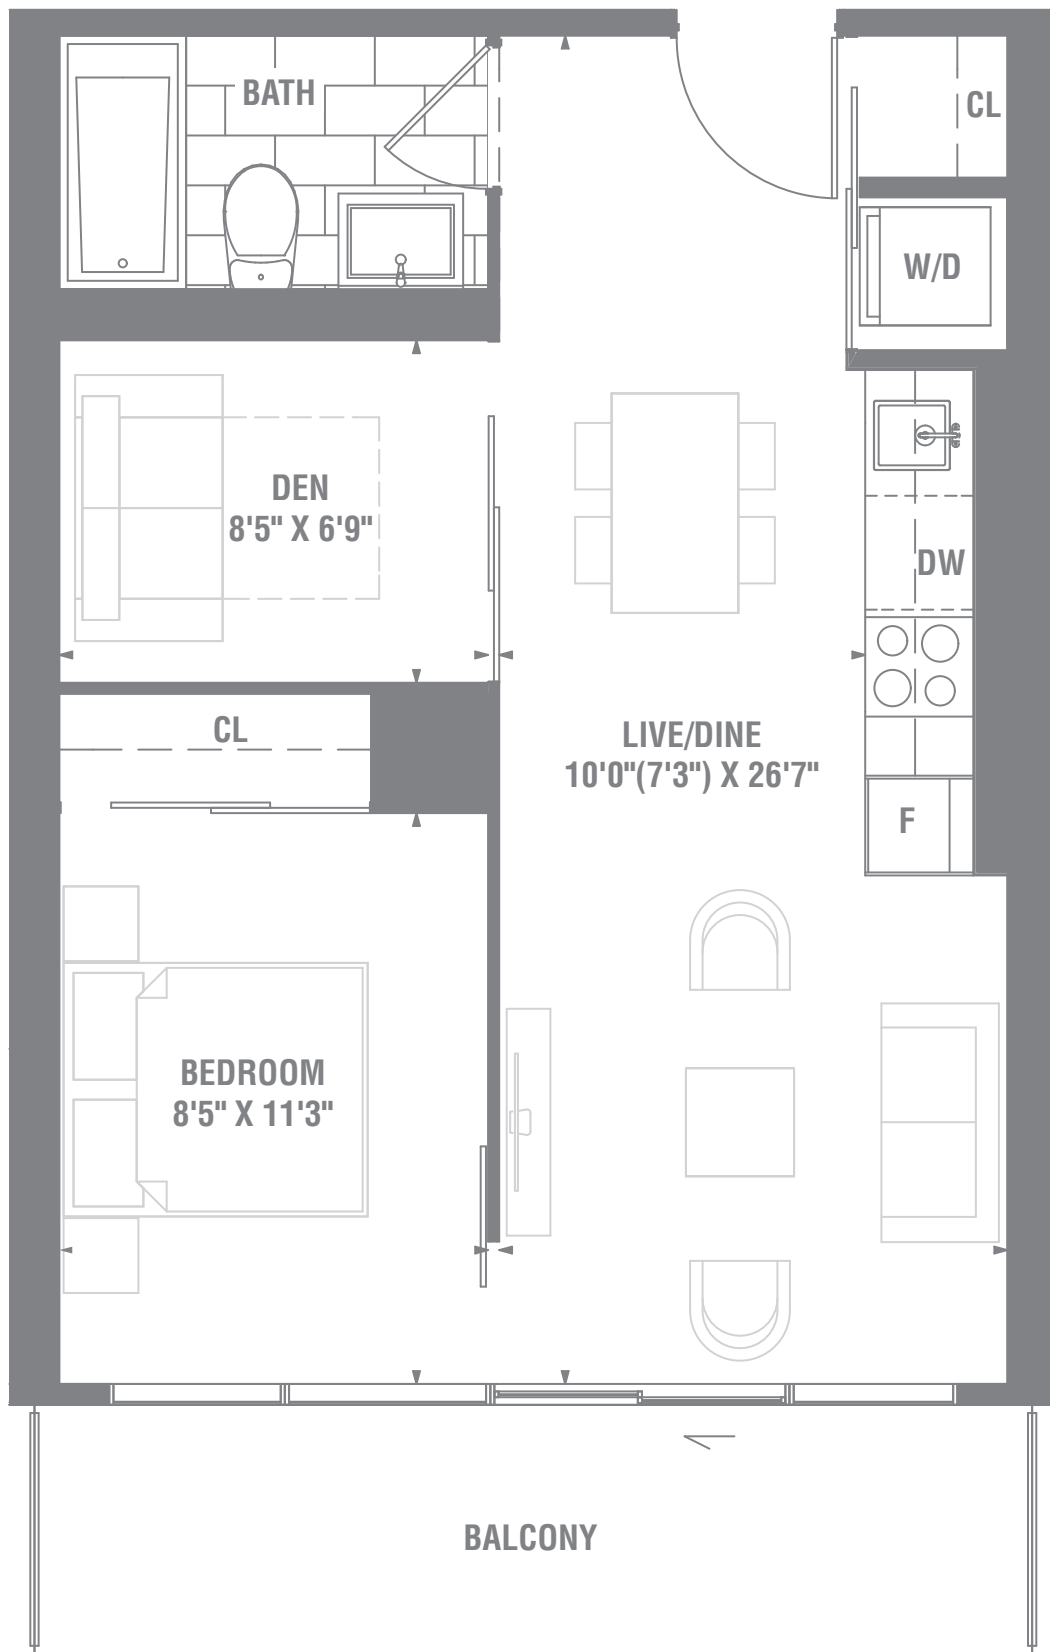

SUITE 1B-02 1 BEDROOM 481 SQ. FT.

PIER 27
THE TOWER ON THE LAKE

SUITE 1B-03

1 BEDROOM

529 SQ. FT.

PIER 27
THE TOWER ON THE LAKE

SUITE 1B-04

1 BEDROOM

583 SQ. FT.

PIER 27
THE TOWER ON THE LAKE

SUITE 1+D-01

1 BEDROOM + DEN

533 SQ. FT.

PIER 27
THE TOWER ON THE LAKE

SUITE 1+D-01a

1 BEDROOM + DEN

549 SQ. FT.

PIER 27
THE TOWER ON THE LAKE

SUITE 1+D-03

1 BEDROOM + DEN

592 SQ. FT.

PIER 27
THE TOWER ON THE LAKE

SUITE 1+D-04

1 BEDROOM + DEN

594 SQ. FT.

PIER 27
THE TOWER ON THE LAKE

SUITE 1+D-04a

1 BEDROOM + DEN

594 SQ. FT.

PIER 27
THE TOWER ON THE LAKE

SUITE 1+D-04bf

1 BEDROOM + DEN