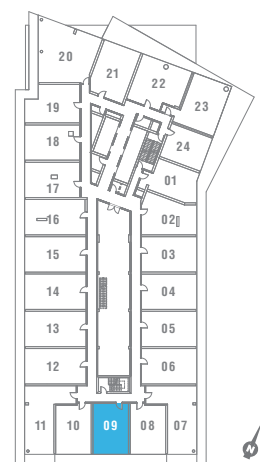

SUITE 1B-02 1 BEDROOM 481 SQ. FT.

PIER 27
THE TOWER ON THE LAKE

SUITE 1B-03

1 BEDROOM

529 SQ. FT.

PIER 27
THE TOWER ON THE LAKE

SUITE 1B-04

1 BEDROOM

583 SQ. FT.

PIER 27
THE TOWER ON THE LAKE

SUITE 1+D-01

1 BEDROOM + DEN

533 SQ. FT.

PIER 27
THE TOWER ON THE LAKE

SUITE 1+D-01a

1 BEDROOM + DEN

549 SQ. FT.

PIER 27
THE TOWER ON THE LAKE

SUITE 1+D-03

1 BEDROOM + DEN

592 SQ. FT.

PIER 27
THE TOWER ON THE LAKE

SUITE 1+D-04

1 BEDROOM + DEN

594 SQ. FT.

PIER 27
THE TOWER ON THE LAKE

SUITE 1+D-04a

1 BEDROOM + DEN

594 SQ. FT.

PIER 27
THE TOWER ON THE LAKE

SUITE 1+D-04bf

1 BEDROOM + DEN