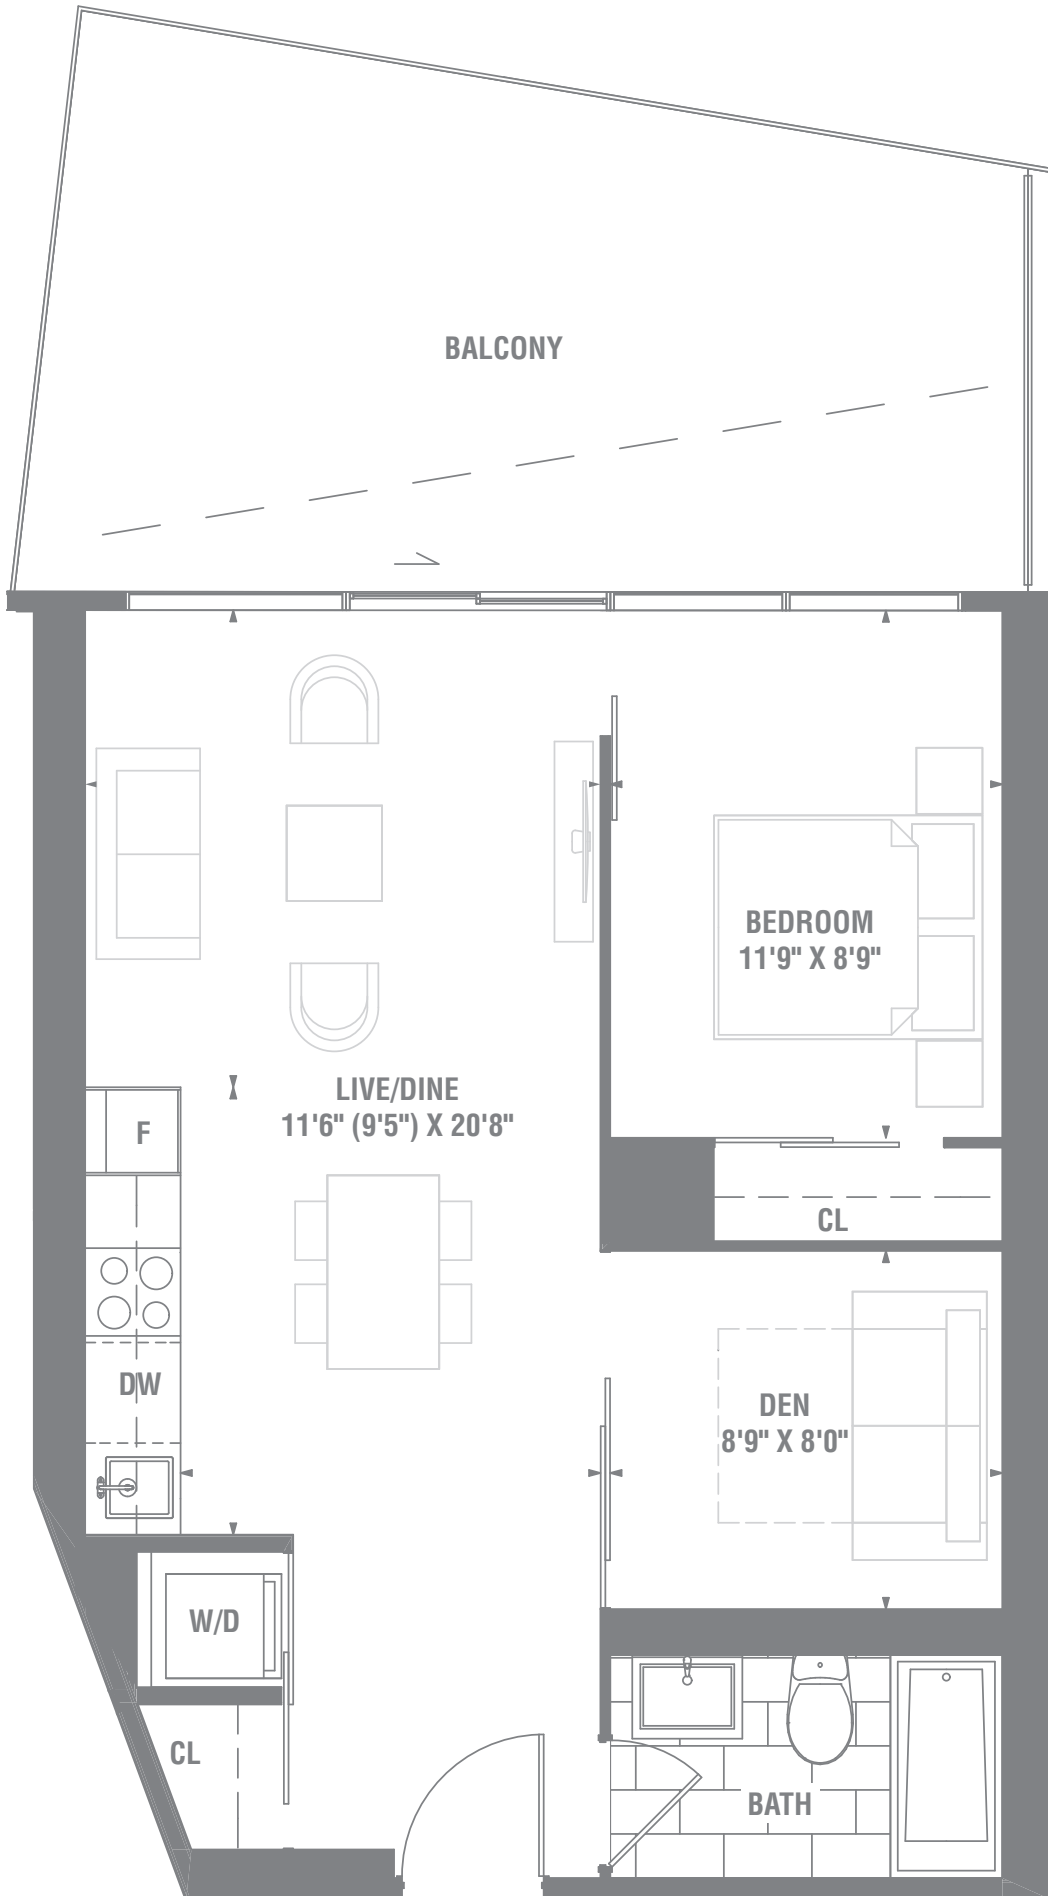

594 SQ. FT.

PIER 27
THE TOWER ON THE LAKE

SUITE 1+D-04a

1 BEDROOM + DEN

594 SQ. FT.

PIER 27
THE TOWER ON THE LAKE

SUITE 1+D-04bf

1 BEDROOM + DEN

594 SQ. FT.

PIER 27
THE TOWER ON THE LAKE

SUITE 1+D-05

1 BEDROOM + DEN

599 SQ. FT.

PIER 27
THE TOWER ON THE LAKE

SUITE 1+D-06

1 BEDROOM + DEN

630 SQ. FT.

PIER 27
THE TOWER ON THE LAKE

SUITE 1+D-08

1 BEDROOM + DEN

661 SQ. FT.

PIER 27
THE TOWER ON THE LAKE

SUITE 1+D-08a

1 BEDROOM + DEN

661 SQ. FT.

PIER 27
THE TOWER ON THE LAKE

SUITE 2B-02bf

2 BEDROOM

685 SQ. FT.

PIER 27
THE TOWER ON THE LAKE

SUITE 2B-06

2 BEDROOM