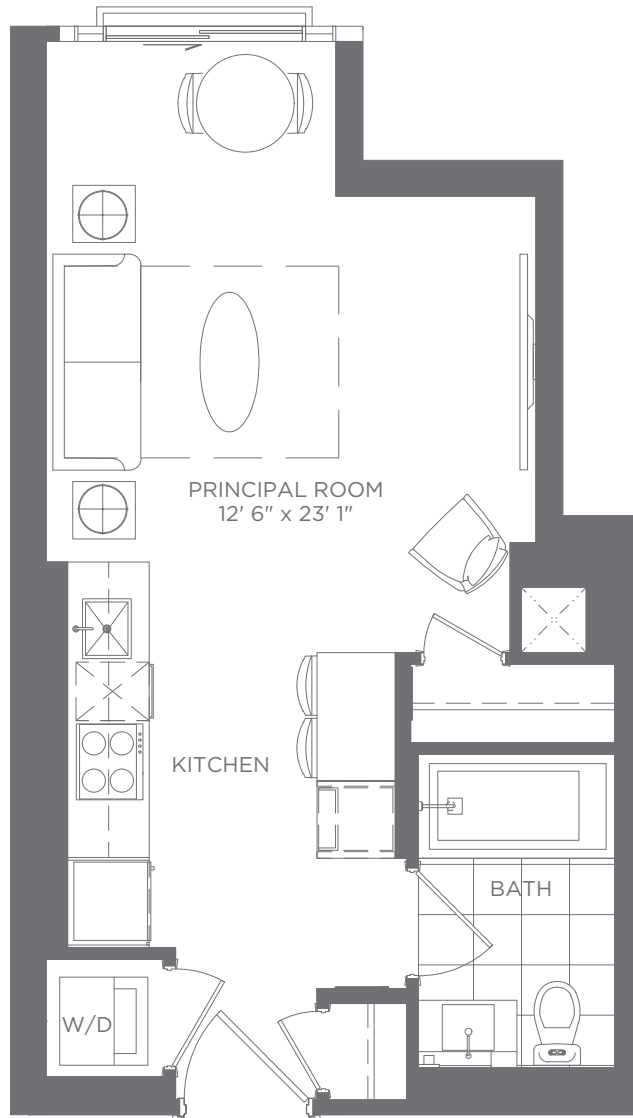

*The Highline 388*  
STUDIO

Interior: 388 s.q. f.t. Total: 388 s.q. f.t.

Sizes and specifications are subject to change without notice. E. & O.E.

## 1 BEDROOM

Interior: 462 s.q. f.t. Exterior: 50 s.q. f.t. Total: 512 s.q. f.t.

3rd-6th Floors Podium

7th-8th Floors Podium

9th-15th Floors West Tower

16th Floor West Tower

9th-14th Floors East Tower

Sizes and specifications are subject to change without notice. E. & O.E.

*The Madison 544*  
**1 BEDROOM + DEN**

Interior: 544 s.q. f.t. Exterior: 35 s.q. f.t. Total: 579 s.q. f.t.

Sizes and specifications are subject to change without notice. E. & O.E.

*The Madison 563*  
**1 BEDROOM + DEN**

Interior: 563 s.q. f.t. Exterior: 40 s.q. f.t. Total: 603 s.q. f.t.

8th Floor  
West Tower

9th-15th Floors  
West Tower

16th Floor  
West Tower

8th Floor  
East Podium

9th-14th Floors  
East Tower