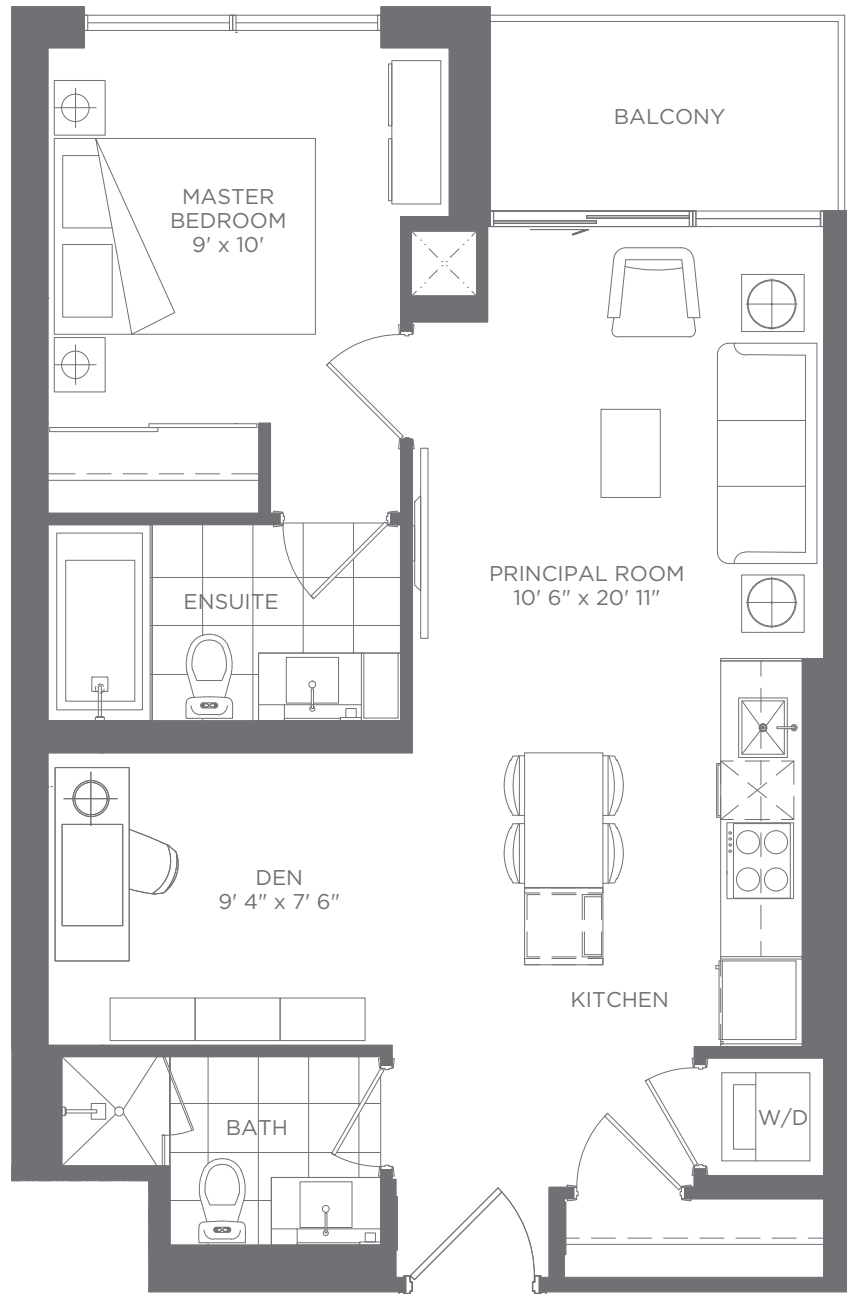

The Madison 624

1 BEDROOM + DEN + 2 BATHS

Interior: 624 s.q. f.t. Exterior: 40 s.q. f.t. Total: 664 s.q. f.t.

2nd Floor Podium