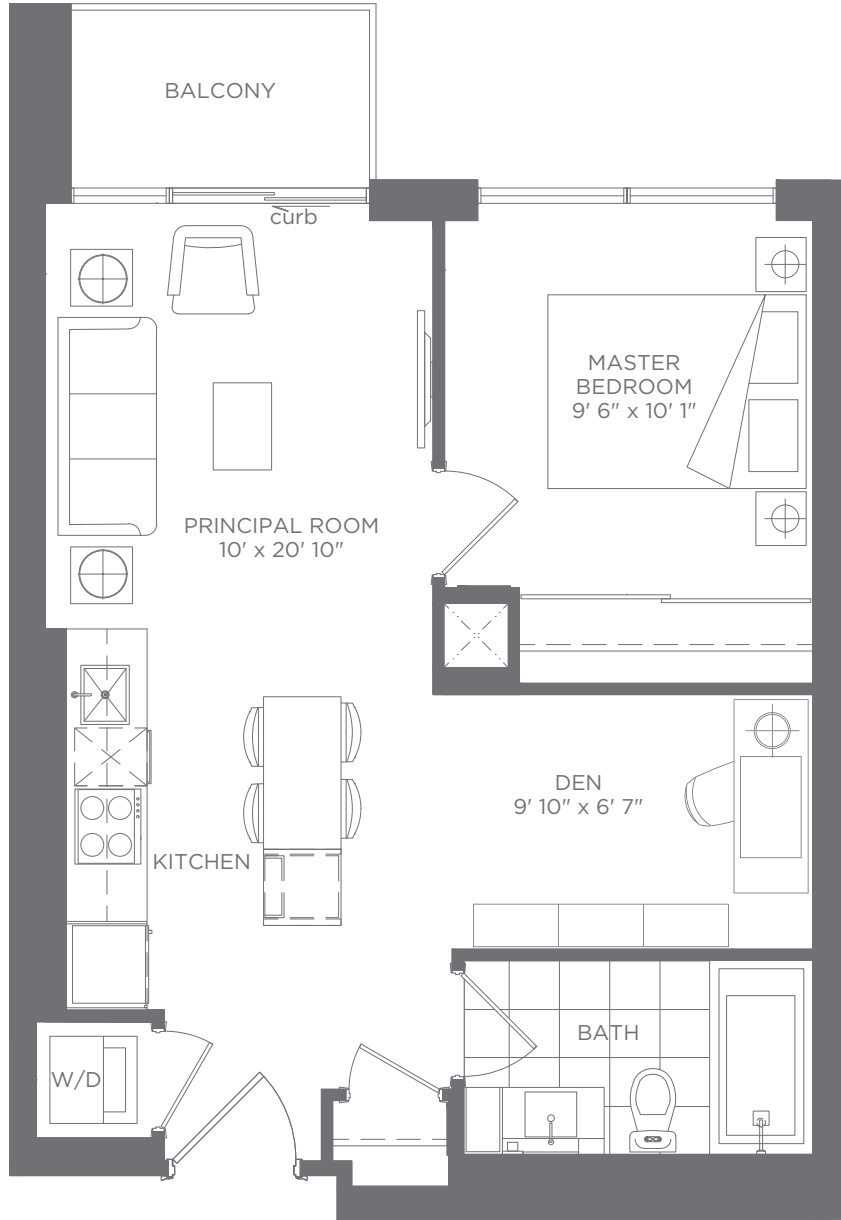

*The Highline 388*  
STUDIO

Interior: 388 s.q. f.t. Total: 388 s.q. f.t.

Sizes and specifications are subject to change without notice. E. & O.E.

## 1 BEDROOM

Interior: 462 s.q. f.t. Exterior: 50 s.q. f.t. Total: 512 s.q. f.t.

3rd-6th Floors Podium

7th-8th Floors Podium

9th-15th Floors West Tower

16th Floor West Tower

9th-14th Floors East Tower

Sizes and specifications are subject to change without notice. E. & O.E.

*The Madison 544*  
**1 BEDROOM + DEN**

Interior: 544 s.q. f.t. Exterior: 35 s.q. f.t. Total: 579 s.q. f.t.

Sizes and specifications are subject to change without notice. E. & O.E.

*The Madison 563*  
**1 BEDROOM + DEN**

Interior: 563 s.q. f.t. Exterior: 40 s.q. f.t. Total: 603 s.q. f.t.

8th Floor  
West Tower

9th-15th Floors  
West Tower

16th Floor  
West Tower

8th Floor  
East Podium

9th-14th Floors  
East Tower