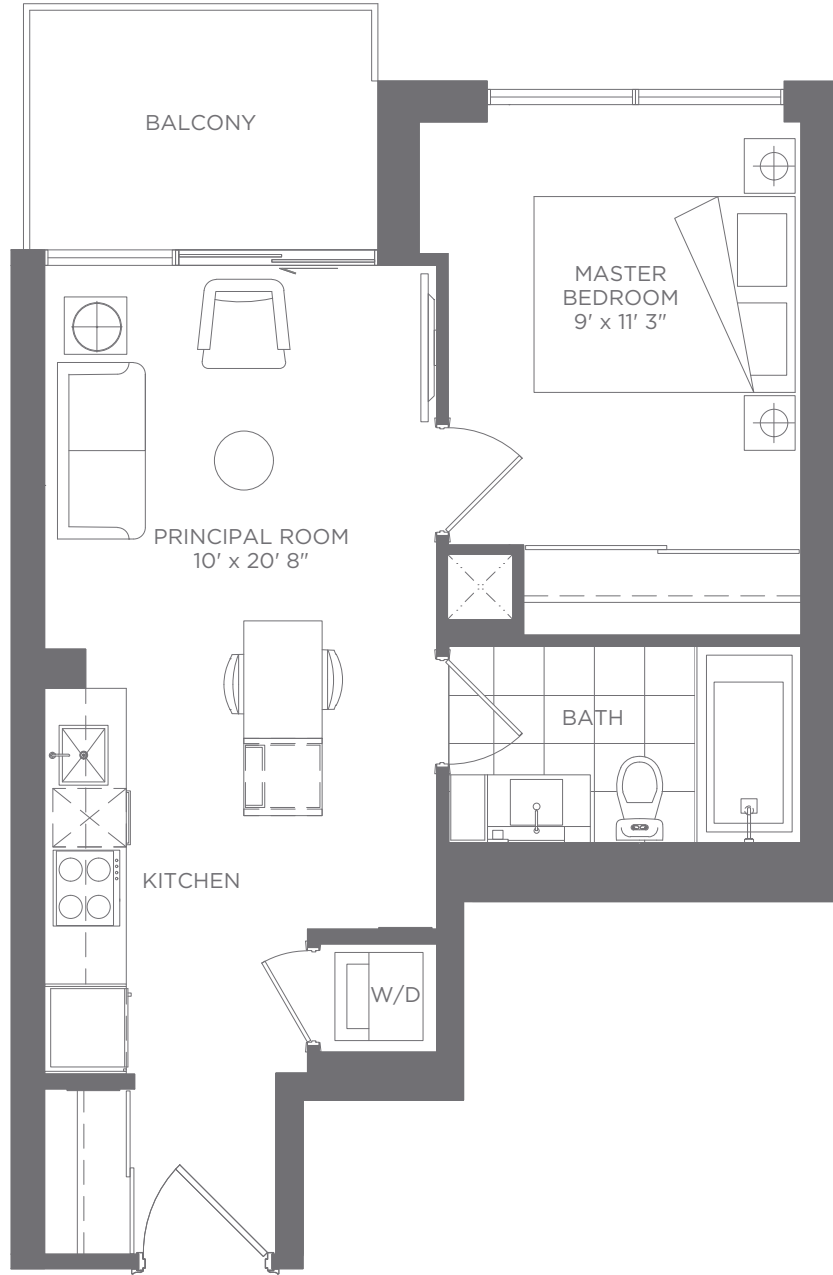

*The Highline 388*  
STUDIO

Interior: 388 s.q. f.t. Total: 388 s.q. f.t.

Sizes and specifications are subject to change without notice. E. & O.E.

## 1 BEDROOM

Interior: 462 s.q. f.t. Exterior: 50 s.q. f.t. Total: 512 s.q. f.t.

3rd-6th Floors Podium

7th-8th Floors Podium

9th-15th Floors West Tower

16th Floor West Tower

9th-14th Floors East Tower

Sizes and specifications are subject to change without notice. E. & O.E.

*The Madison 544*  
**1 BEDROOM + DEN**

Interior: 544 s.q. f.t. Exterior: 35 s.q. f.t. Total: 579 s.q. f.t.

Sizes and specifications are subject to change without notice. E. & O.E.

*The Madison 563*  
**1 BEDROOM + DEN**

Interior: 563 s.q. f.t. Exterior: 40 s.q. f.t. Total: 603 s.q. f.t.

8th Floor  
West Tower

9th-15th Floors  
West Tower

16th Floor  
West Tower

8th Floor  
East Podium

9th-14th Floors  
East Tower