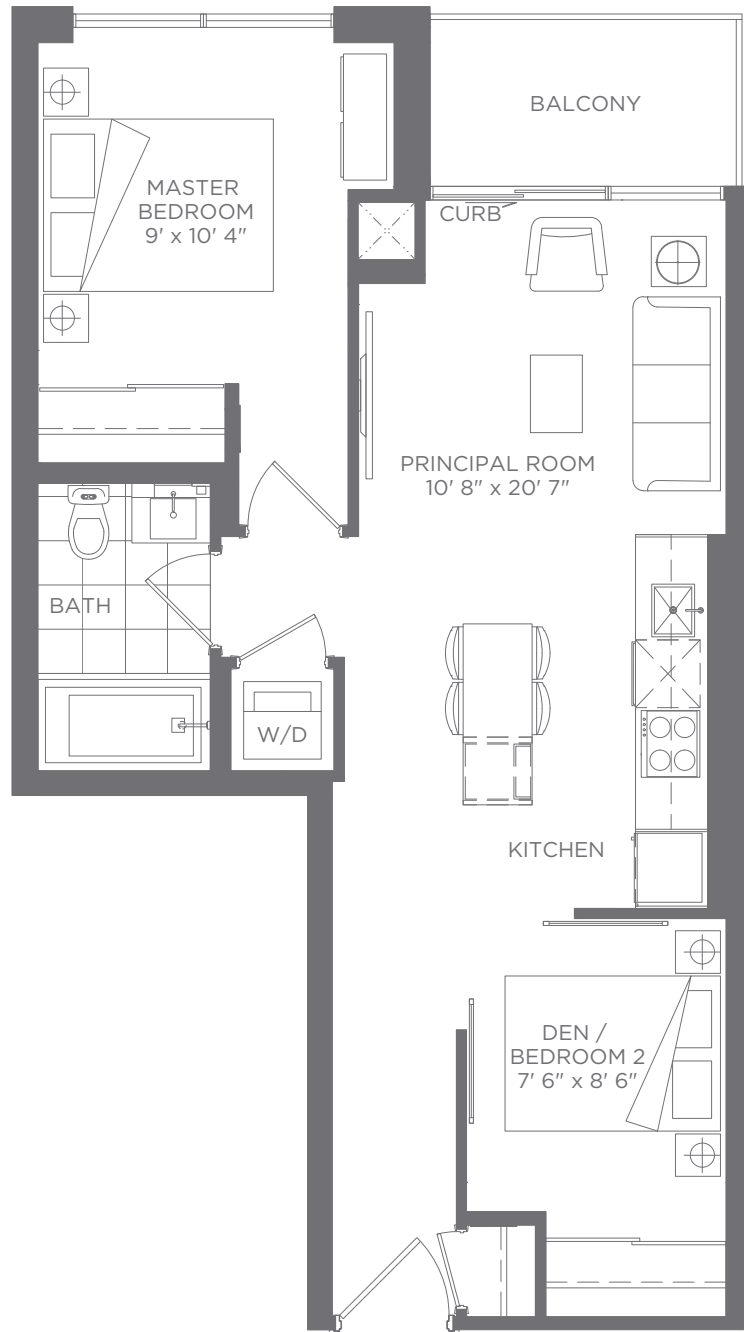

The Bryant 620
2 BEDROOM

Interior: 620 s.q. f.t. Exterior: 40 s.q. f.t. Total: 660 s.q. f.t.