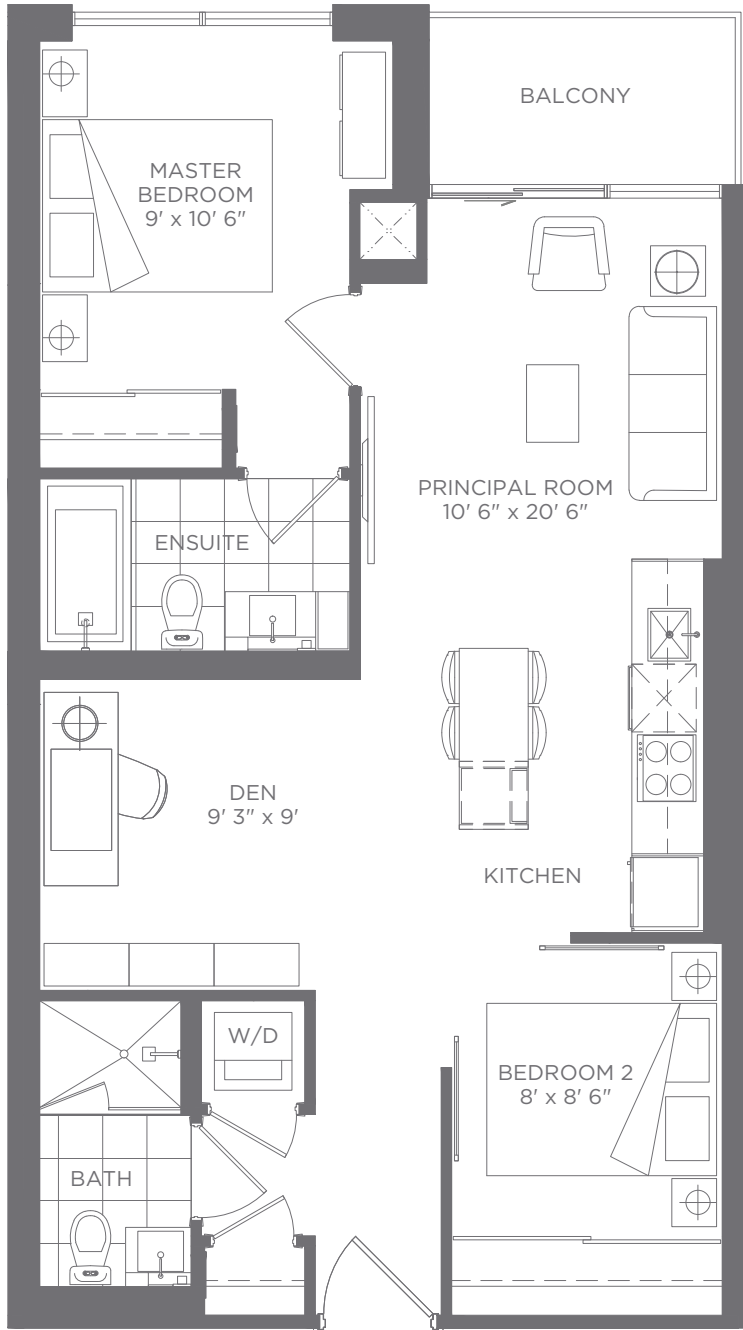

*The Highline 388*  
STUDIO

Interior: 388 s.q. f.t. Total: 388 s.q. f.t.

Sizes and specifications are subject to change without notice. E. & O.E.

Interior: 563 s.q. f.t. Exterior: 40 s.q. f.t. Total: 603 s.q. f.t.

8th Floor  
West Tower

9th-15th Floors  
West Tower

16th Floor  
West Tower

8th Floor  
East Podium

9th-14th Floors  
East Tower

Interior: 733 s.q. f.t. Exterior: 50 s.q. f.t. Total: 783 s.q. f.t.

9th-15th Floors  
West Tower

16th Floor  
West Tower

9th-14th Floors  
East Tower

*The Central 747*

2 BEDROOM + DEN + 2 BATHS

Interior: 747 s.q. f.t. Exterior: 40 s.q. f.t. Total: 787 s.q. f.t.

Sizes and specifications are subject to change without notice. E. & O.E.

*The Central 862*

2 BEDROOMS + DEN + 2 BATHS

Interior: 862 s.q. f.t. Exterior: 60 s.q. f.t. Total: 922 s.q. f.t.

8th Floor  
West Tower