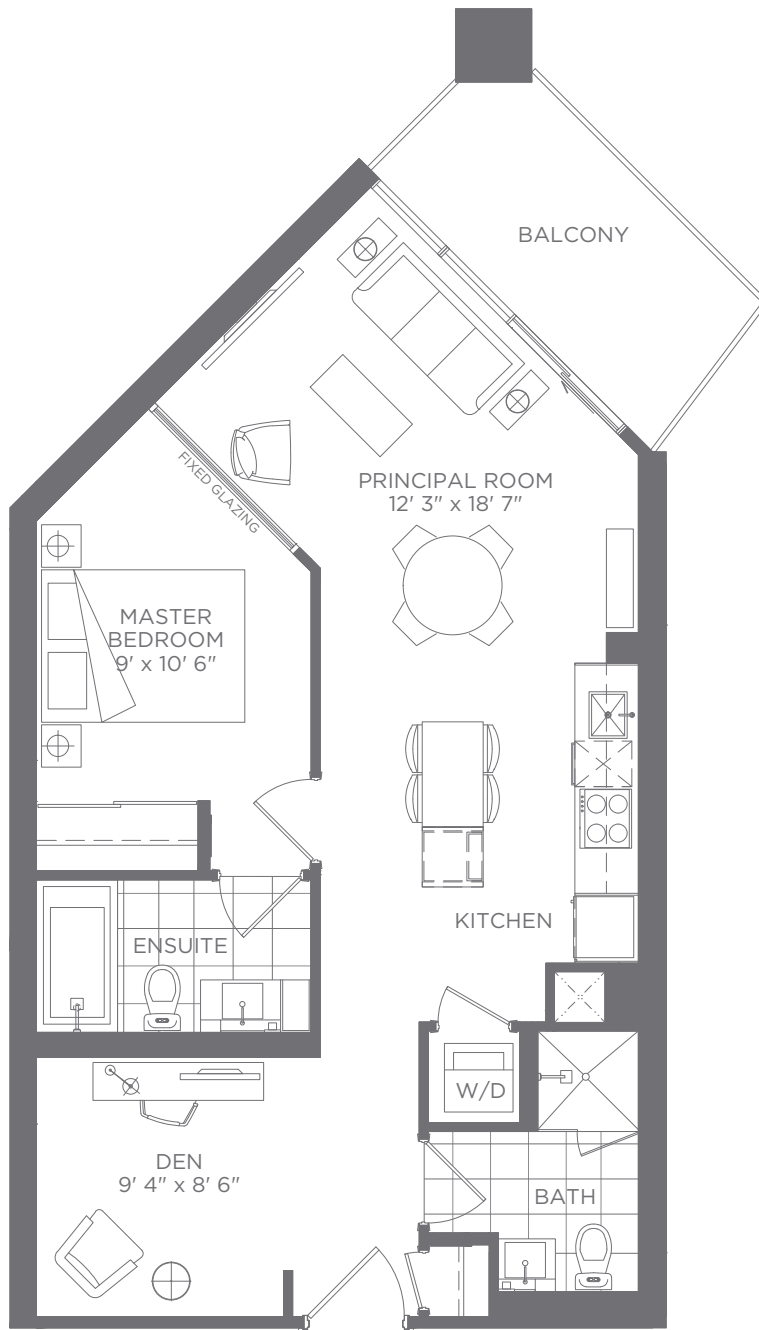

The Madison 689

1 BEDROOM + DEN + 2 BATHS

Interior: 689 s.q. f.t. Exterior: 70 s.q. f.t. Total: 759 s.q. f.t.