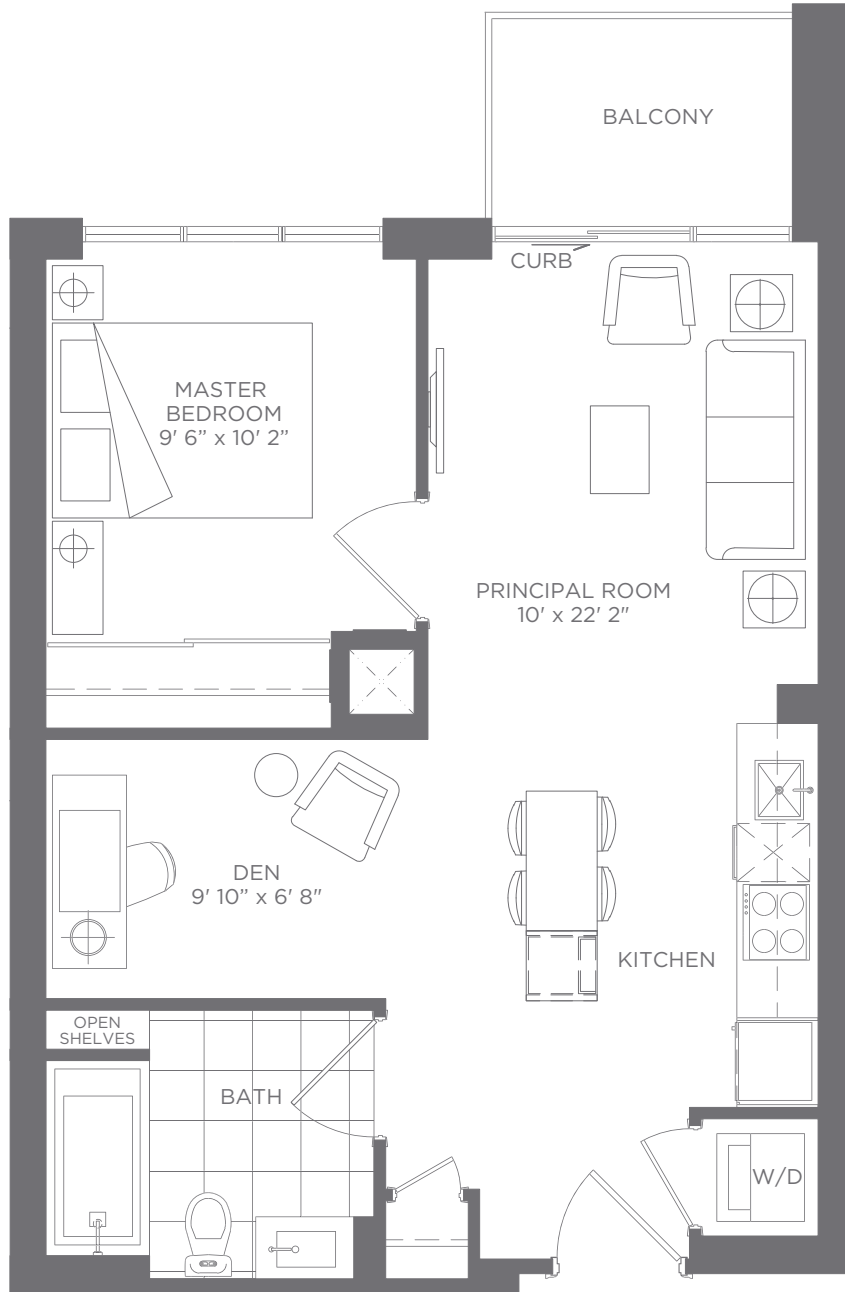

*The Highline 388*  
STUDIO

Interior: 388 s.q. f.t. Total: 388 s.q. f.t.

Sizes and specifications are subject to change without notice. E. & O.E.

## 1 BEDROOM

Interior: 462 s.q. f.t. Exterior: 50 s.q. f.t. Total: 512 s.q. f.t.

3rd-6th Floors Podium

7th-8th Floors Podium

9th-15th Floors West Tower

16th Floor West Tower

9th-14th Floors East Tower

Sizes and specifications are subject to change without notice. E. & O.E.

*The Madison 544*  
**1 BEDROOM + DEN**

Interior: 544 s.q. f.t. Exterior: 35 s.q. f.t. Total: 579 s.q. f.t.

Sizes and specifications are subject to change without notice. E. & O.E.

*The Madison 563*  
**1 BEDROOM + DEN**

Interior: 563 s.q. f.t. Exterior: 40 s.q. f.t. Total: 603 s.q. f.t.

8th Floor  
West Tower

9th-15th Floors  
West Tower

16th Floor  
West Tower

8th Floor  
East Podium

9th-14th Floors  
East Tower