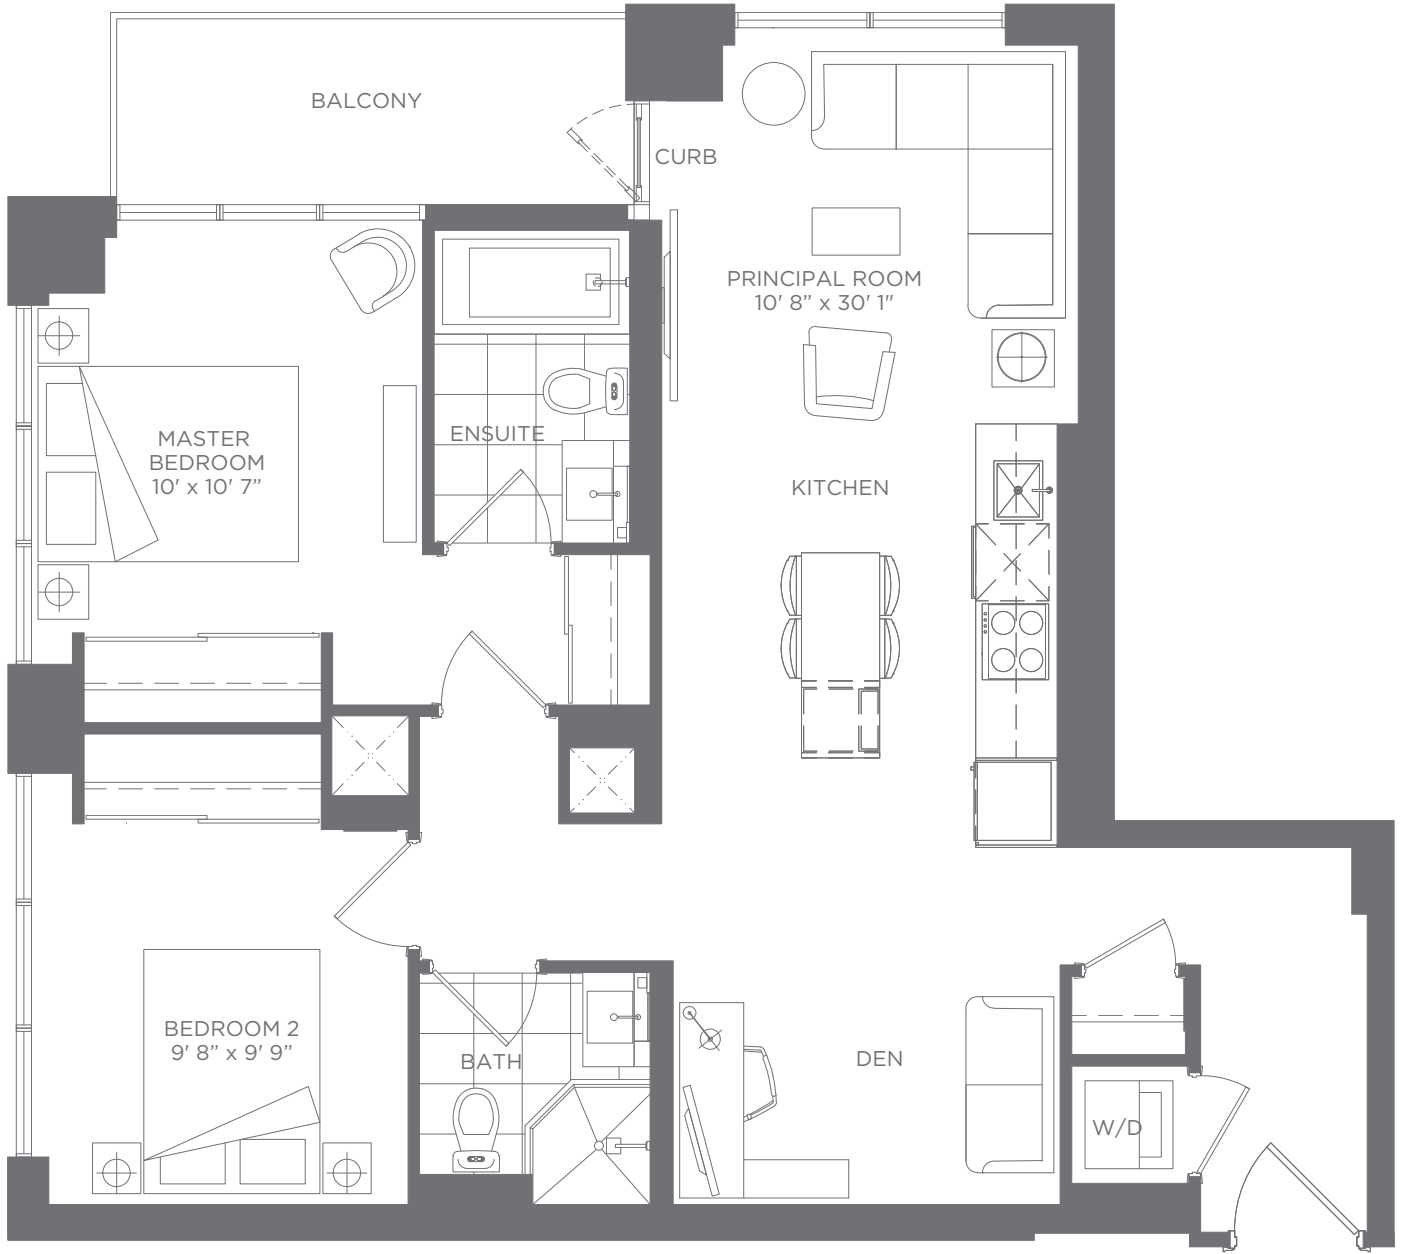

*The Highline 388*  
STUDIO

Interior: 388 s.q. f.t. Total: 388 s.q. f.t.

Sizes and specifications are subject to change without notice. E. & O.E.

Interior: 563 s.q. f.t. Exterior: 40 s.q. f.t. Total: 603 s.q. f.t.

8th Floor  
West Tower

9th-15th Floors  
West Tower

16th Floor  
West Tower

8th Floor  
East Podium

9th-14th Floors  
East Tower

Interior: 733 s.q. f.t. Exterior: 50 s.q. f.t. Total: 783 s.q. f.t.

9th-15th Floors  
West Tower

16th Floor  
West Tower

9th-14th Floors  
East Tower

*The Central 747*

2 BEDROOM + DEN + 2 BATHS

Interior: 747 s.q. f.t. Exterior: 40 s.q. f.t. Total: 787 s.q. f.t.

Sizes and specifications are subject to change without notice. E. & O.E.

*The Central 862*

2 BEDROOMS + DEN + 2 BATHS

Interior: 862 s.q. f.t. Exterior: 60 s.q. f.t. Total: 922 s.q. f.t.

8th Floor  
West Tower